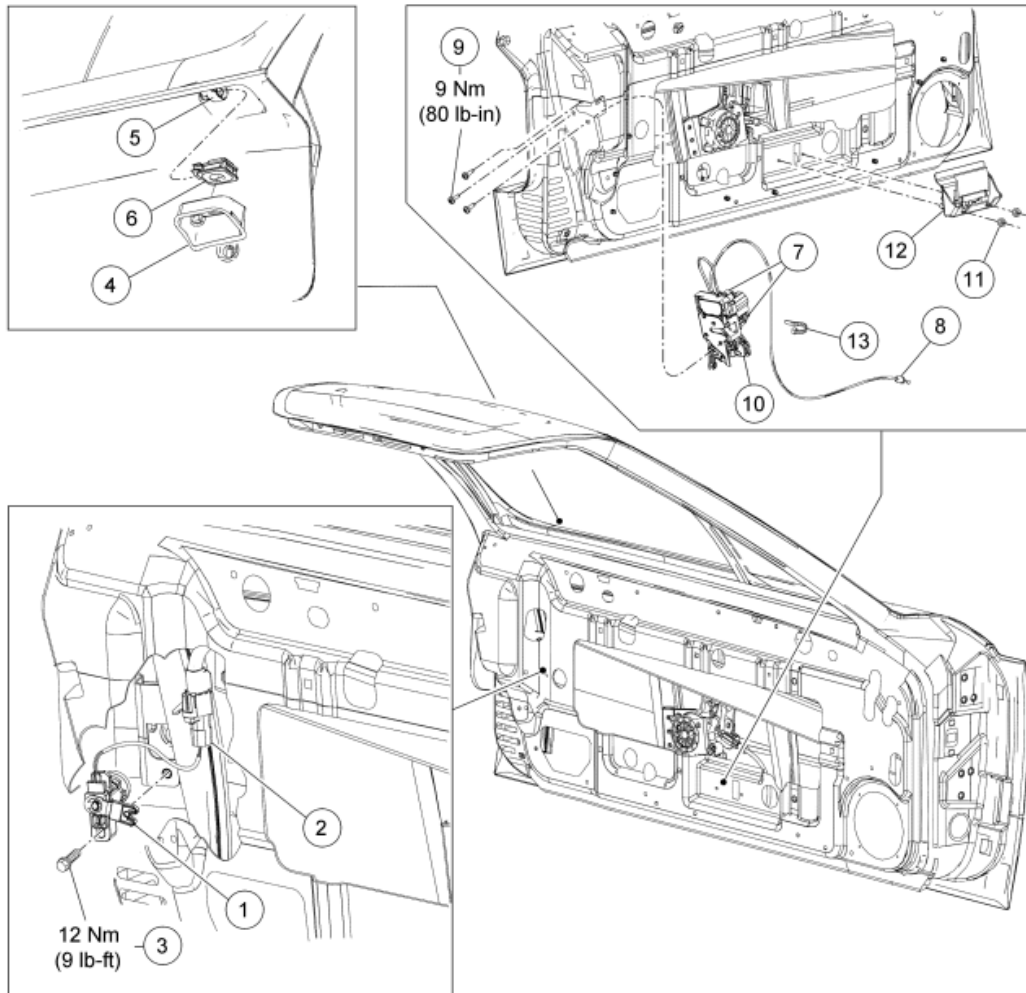

2005 Ford GT V8-5.4L SC

Vehicle > Body and Frame > Doors, Hood and Trunk > Doors > Front Door > Diagrams > Exploded Views

FRONT DOOR HANDLES, LOCKS AND LATCHES - EXPLODED VIEW

501-14 Handles, Locks, Latches and Entry Systems

2005 Ford GT

REMOVAL AND INSTALLATION

Procedure revision date: 10/18/2005

Front Door Handles, Locks and Latches – Exploded View

N0047371

Item	Part Number	Description
1	63219A64/ 63219A65	Door lock assembly
2	14A631/14A630	Electrical connector (LH/RH)
3	W500215-S437	Screw
4	6322404/ 6322405	Exterior door handle (LH/RH)
5	14A631/14A630	Electrical connector (LH/RH)
6	14018	Exterior door latch switch