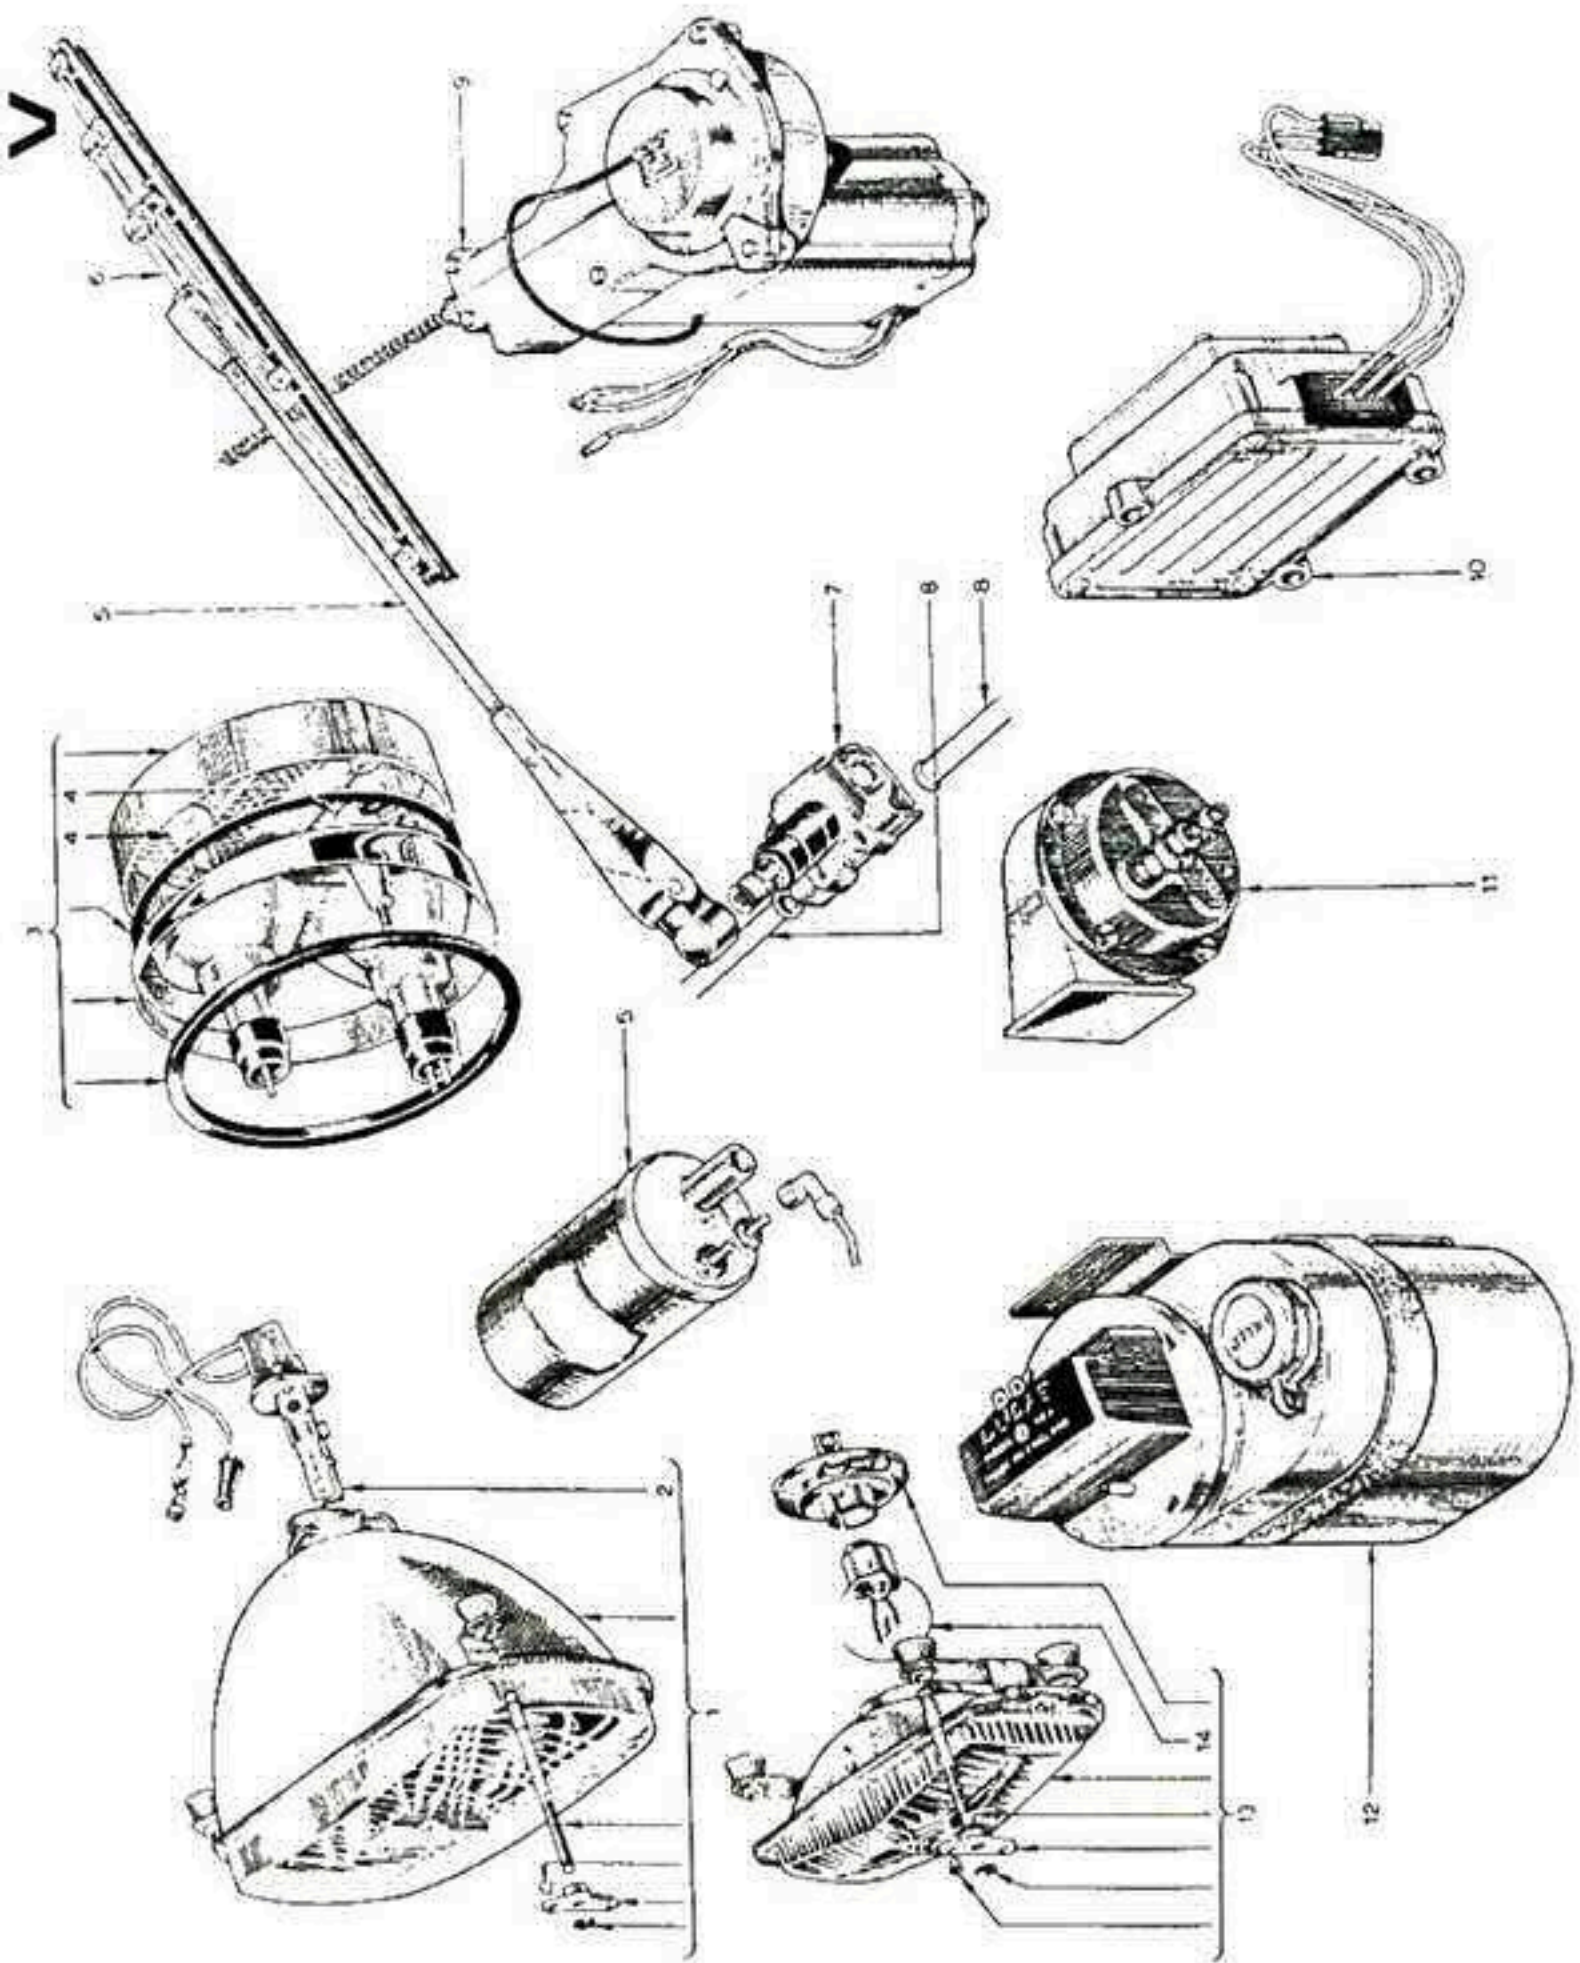

Original GT40 Parts List Plate V

Item No.	Part No.	Quantity	Description
1	GT40P/13/70852		Headlamp
2	GT40P/13/71192		Bulb, quartz iodine
3	GT40P/13/70912		Light cluster, rear
4	GT40P/13/7113A/R		Bulb
5	GT40P/2/3346	1	Arm, wiper
6	GT40P/2/3345	1	Blade, wiper
7	GT40P/13/70231		Box, wiper wheel
8	GT40P/13/70432		Pipe, bundy wiper drive
9	GT40P/13/70751		Motor, wiper road
10	GT40P/13/70601		Regulator
11	GT40P/13/70062		Horn
12	GT40P/13/70171		Washer unit
13	GT40P/13/70082		Pass lamp assy.
14	GT40P/13/7086A/R		Bulb
15	GT40P/3/3606	1	Coil