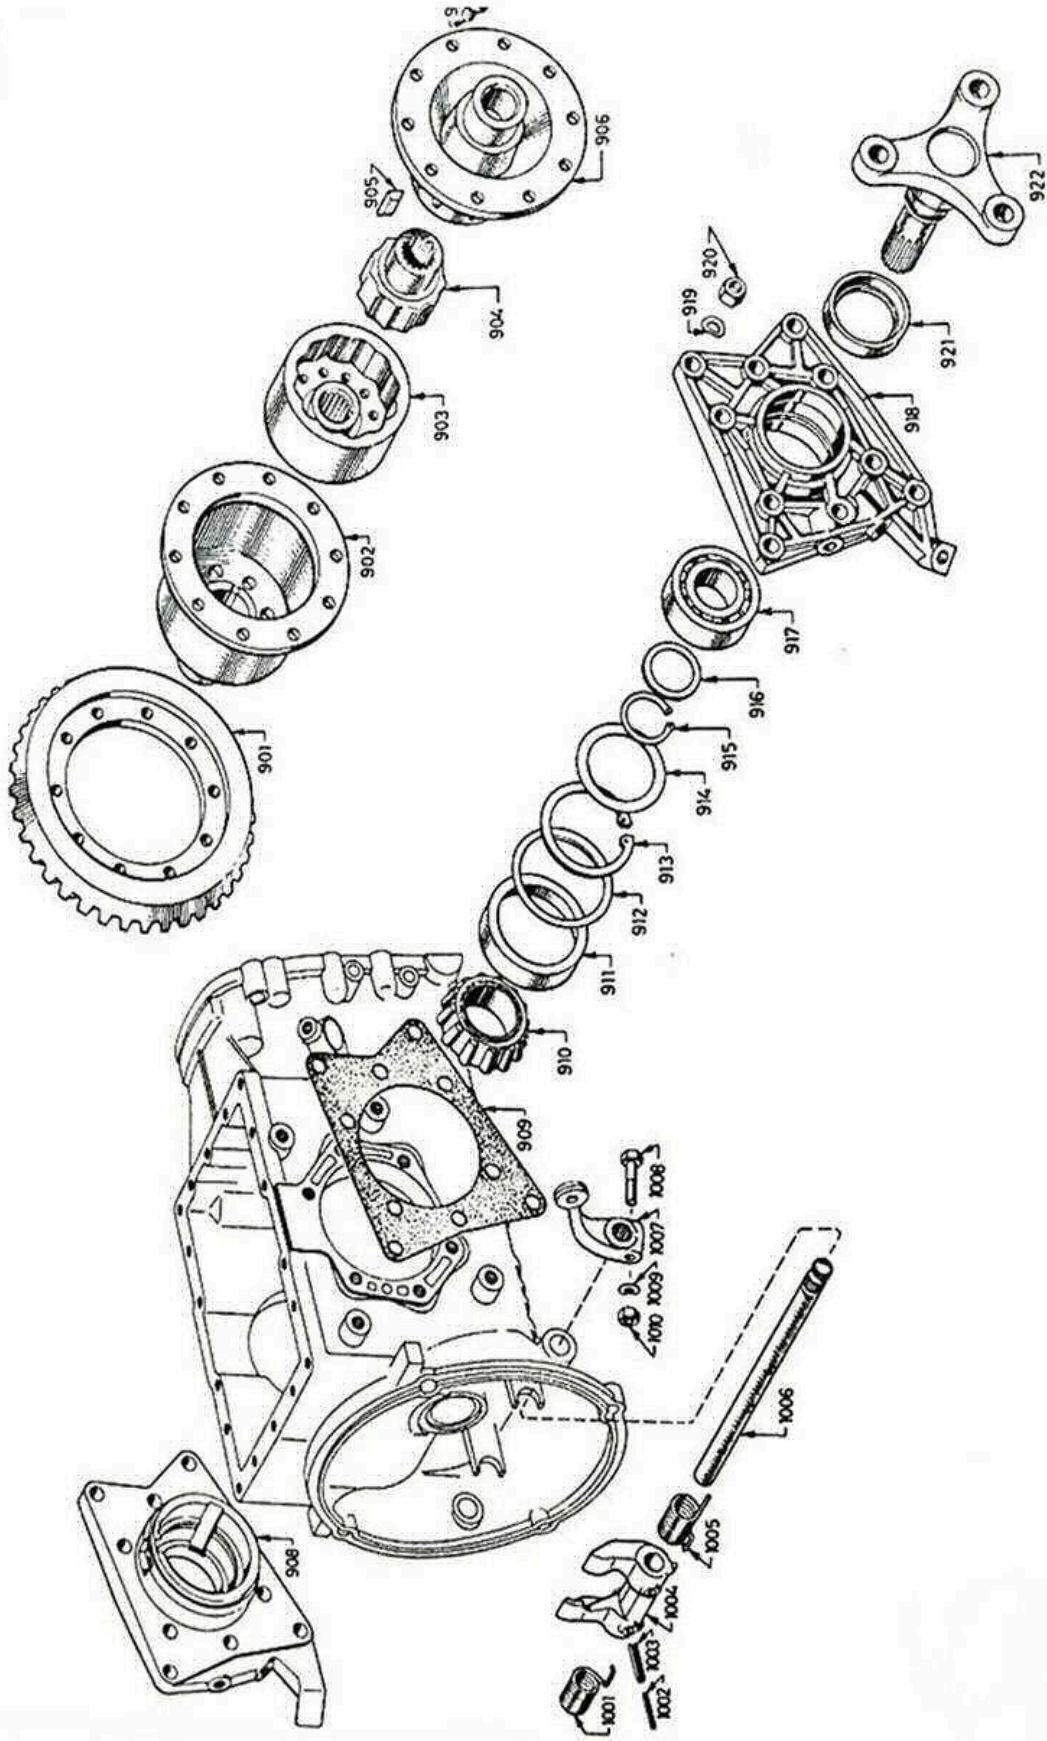

M

ZF Synchroma Gearbox 5 DS - 25 Differential Clutch release

Original GT40 Parts List Plate M

Item No.	Part No.	Quantity	Description
901	- 1	1	Wheel, crown
902	4032-300-030	1	Housing, diff.
903	4032-300-027	1	Ring, cam outer
904	4032-300-028	1	Ring, cam inner
905	4032-300-001	1	Block, sliding
906	4032-300-029	1	Cage, diff
907	0736-020-005	10	Bolt, crown wheel
908	1031-309-003	1	Flange, housing RH
909	1016-309-084	2	Gasket
910	0635-501-006	2	Cone, roller bearing
911	0635-501-007	2	Cup, roller bearing
912	0730-101-441		
	/2/3/4/5/6 A/R		Shim
913	0630-502-036	2	Circlip
914	0630-000-137		
	/8/9 40-062 A/R		Shim
915	0630-501-028	2	Circlip
916	0630-000-141		
	/2/3/4 -099 A/R		Shim
917	0635-332-116	2	Bearing, ball