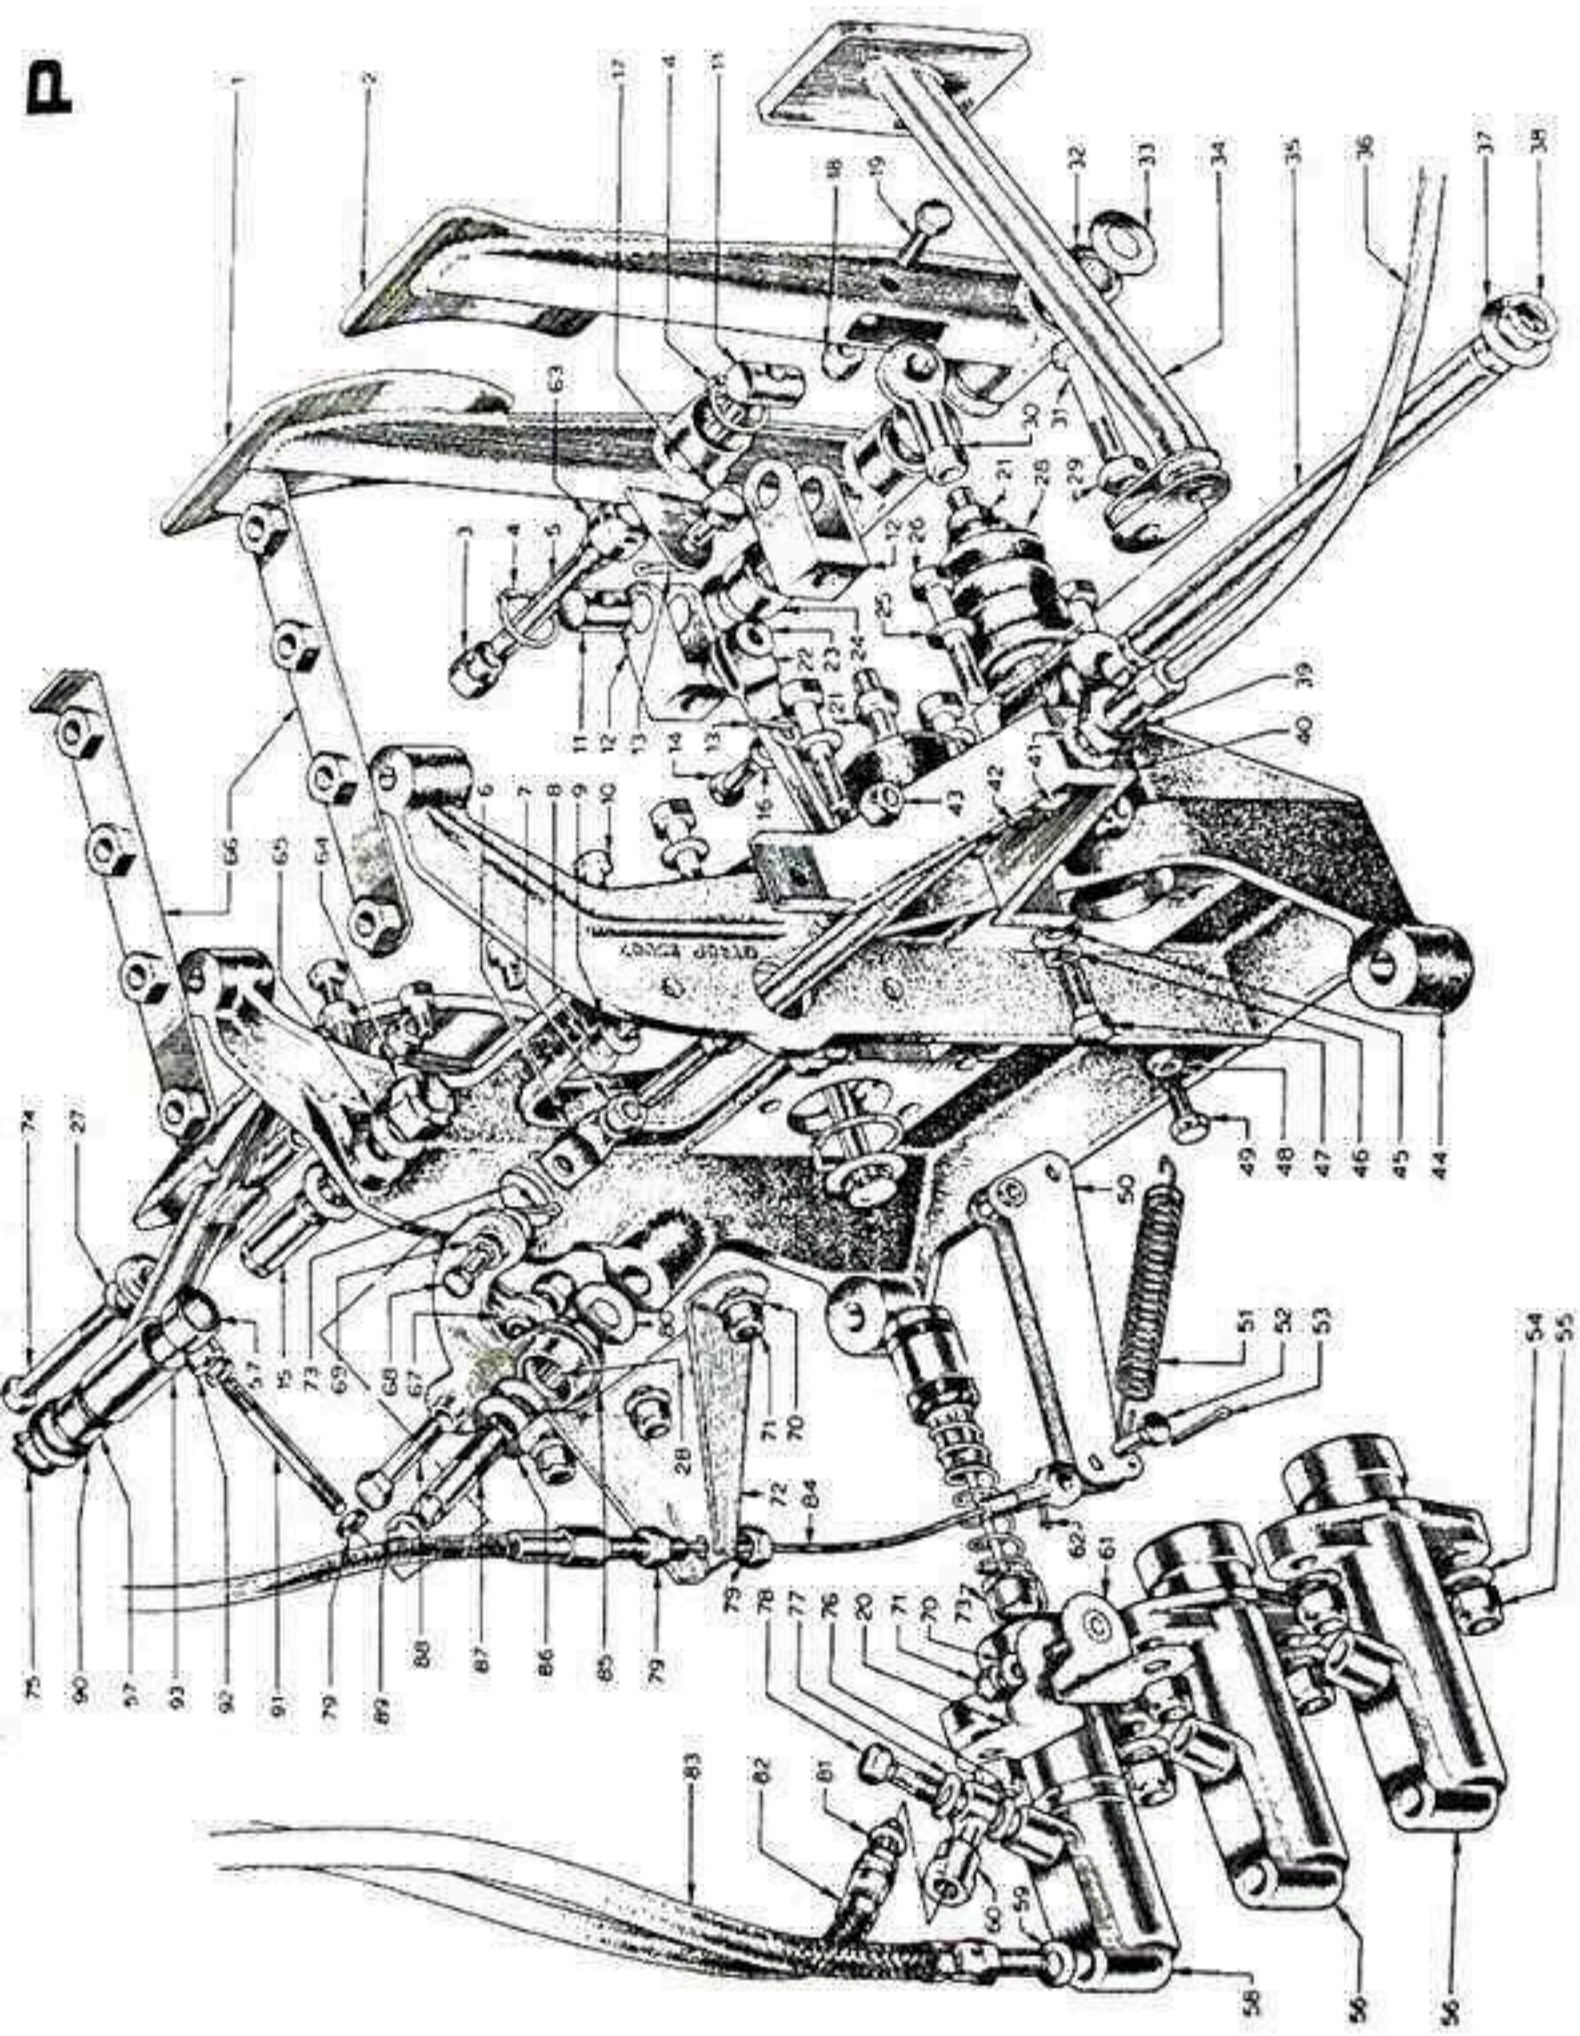

N

Original GT40 Parts List Plate N

Item No.	Part No.	Quantity	Description
1	GT40P/7/5278	1	Knob, gear lever
2	GT40P/2/3432	5	Screw, 2BA pan chrome x 1/2"
3	GT40P/7/5304	1	Plate, gearshift cover
4	GT40P/7/5334	1	Latch, reverse lock
5	GT40P/2/3238	1	Pin, roll
6	GT40P/7/5375	1	Link, reversing lock
7	GT40P/7/5333	1	Bracket reverse lock
8	GT40P/2/3056	1	Bolt, 2BA x 1 1/8"
9	GT40P/2/3110	1	Nut, nyloc 5/16 UNF
10	GT40P/7/5289	1	Rod assembly, front, gearshift
11	GT40P/2/3147	2	Circlip
12	GT40P/2/3423	2	Bolt, 5/16 UNF x 1" hex.
13	GT40P/2/3134	2	Washer, plain 5/16"
14	GT40P/2/3110	2	Nut, nyloc 5/16 UNF
15	GT40P/7/5287	1	Bolt, lever pivot
16	GT40P/7/5379	1	Shim, gear lever pivot
17	GT40P/2/3324	1	Bolt, 2BA x 1/2 hex.
18	GT40P/2/3288	1	Washer, shakeproof 2BA int.
19	GT40P/2/3027	1	Tab, spring
20	GT40P/7/5278	1	Spring, reverse latch

P

Original GT40 Parts List Plate P

Item No.	Part No.	Quantity	Description
1	GT40P/2/3039	1	Pedal, brake
2	GT40P/2/3017	1	Pedal, clutch
3	GT40P/2/3234	1	Nut, brake balance
4	GT40P/2/3143	2	Circlip
5	GT40P/2/3020	1	Bar, brake balance
6	GT40P/2/3303	1	Shackle and pin, acc. cable
7	GT40P/2/3101	1	Nut, plain thin 2BA
8	GT40P/2/3221	2	Bolt, 1/4" UNF x 7/8" hex.
9	GT40P/2/3131	2	Washer, plain 1/4"
10	GT40P/2/3062	3	Bolt, 1/4" UNF x 3/4" hex.
11	GT40P/2/3014	2	Pin, clevis
12	GT40P/2/3015	2	Clevis, balance bar
13	GT40P/2/3160	2	Pin, spilt 1/16" x 1/2"
14	GT40P/2/3165	1	Pin, clevis
15	GT40P/2/3009	1	Pivot, accelerator
16	GT40P/2/3133	2	Washer, plain 3/16"
17	GT40P/2/3165	1	Pin, clevis
18	GT40P/2/3111	1	Nut, nyloc 5/16" UNF
19	GT40P/2/3073	1	Bolt, 5/16" UNF x 1 1/4" hex.
20	GT40P/6/5066	1	Bracket,