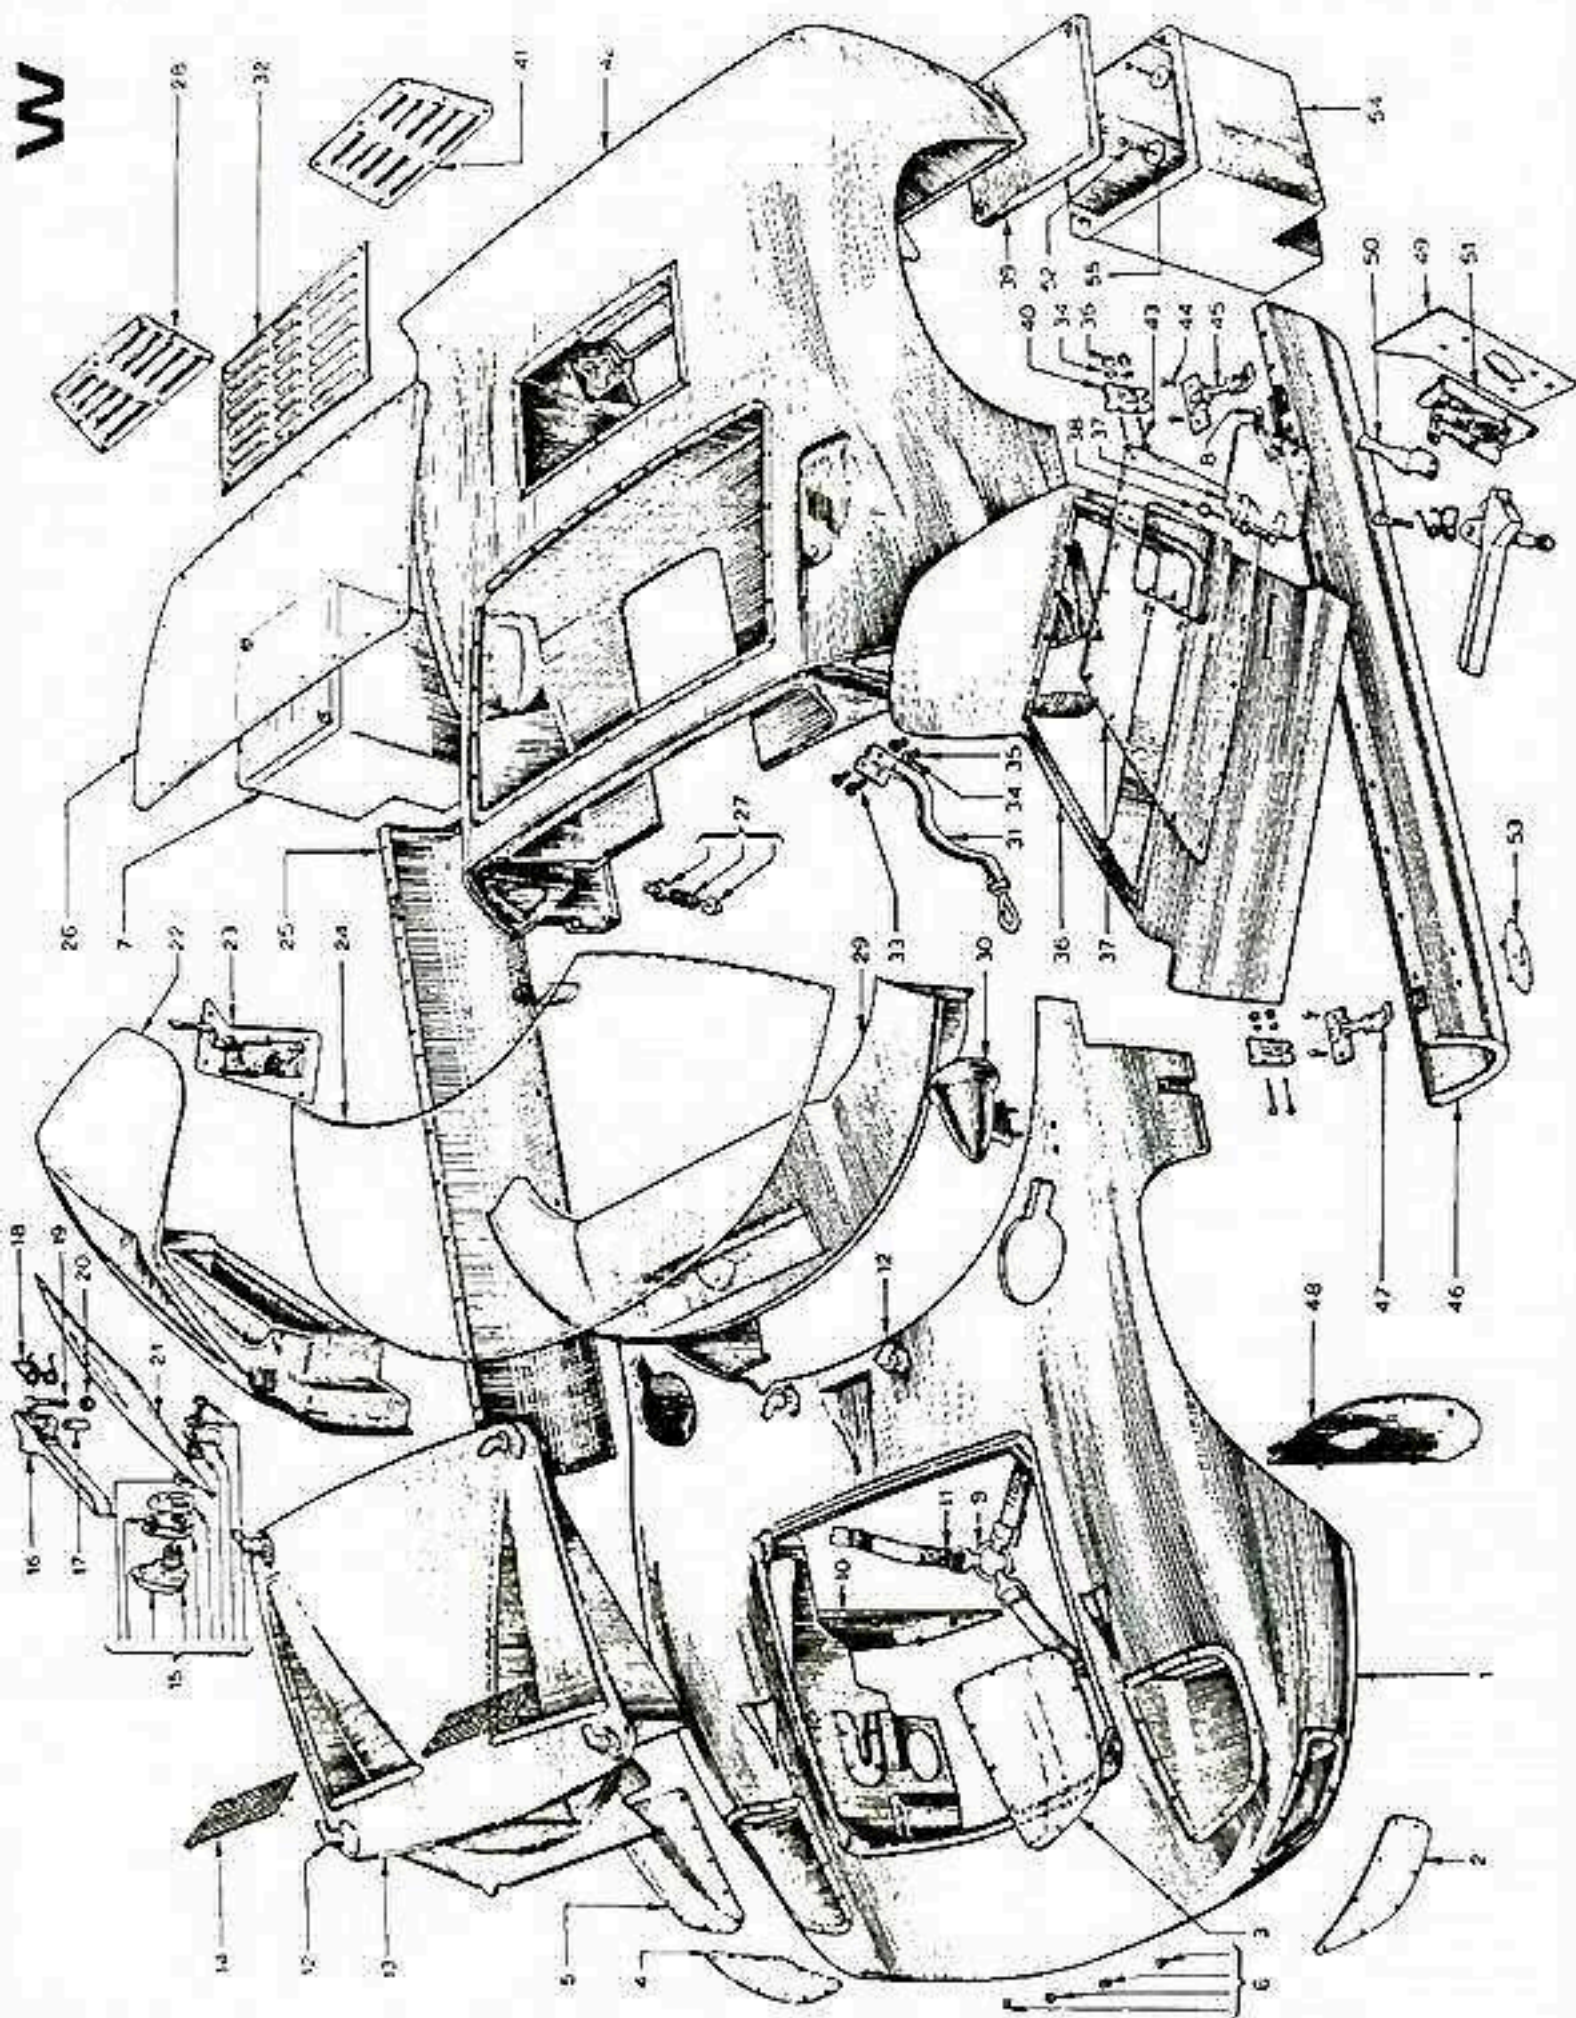

W

Original GT40 Parts List Plate W

Item No.	Part No.	Quantity	Description
1	GT40P/1/2501	1	Panel, front body
2	GT40P/1/2595	1	Cover, passlamp LH
3	GT40P/1/2593	1	Cover, headlamp LH
4	GT40P/1/2594	1	Cover, passlamp, RH
5	GT40P/1/2592	1	Cover, headlamp RH
6	GT40P/2/3335	1	Letters, Ford
7	GT40P/1/2630	1	Box, luggage RH
8	GT40P/1/2573	2	Lever, window locking
9	GT40P/2/3297	1	Ring, spare wheel retainer
10	GT40P/1/2597	1	Panel, wheel arch RH
11	GT40P/2/3293	3	Strap, spare wheel retainer
12	GT40P/2/3321	6	Fastener, Dzus front body
13	GT40P/1/2733	1	Cover, spare wheel
14	GT40P/1/2626	1	Grille, RH
15	GT40P/2/3343	2	Cylinder, door lock
16	GT40P/1/2523	2	Handle, door
17	GT40P/1/2530	2	Spacer, door handle
18	GT40P/1/2518	2	Spring, door handle
19	GT40P/2/3064	2	Bolt, 1/4" UNF x 1 1/2"
20	GT40P/2/3107	1	Nut, nyloc 1/4" UNF