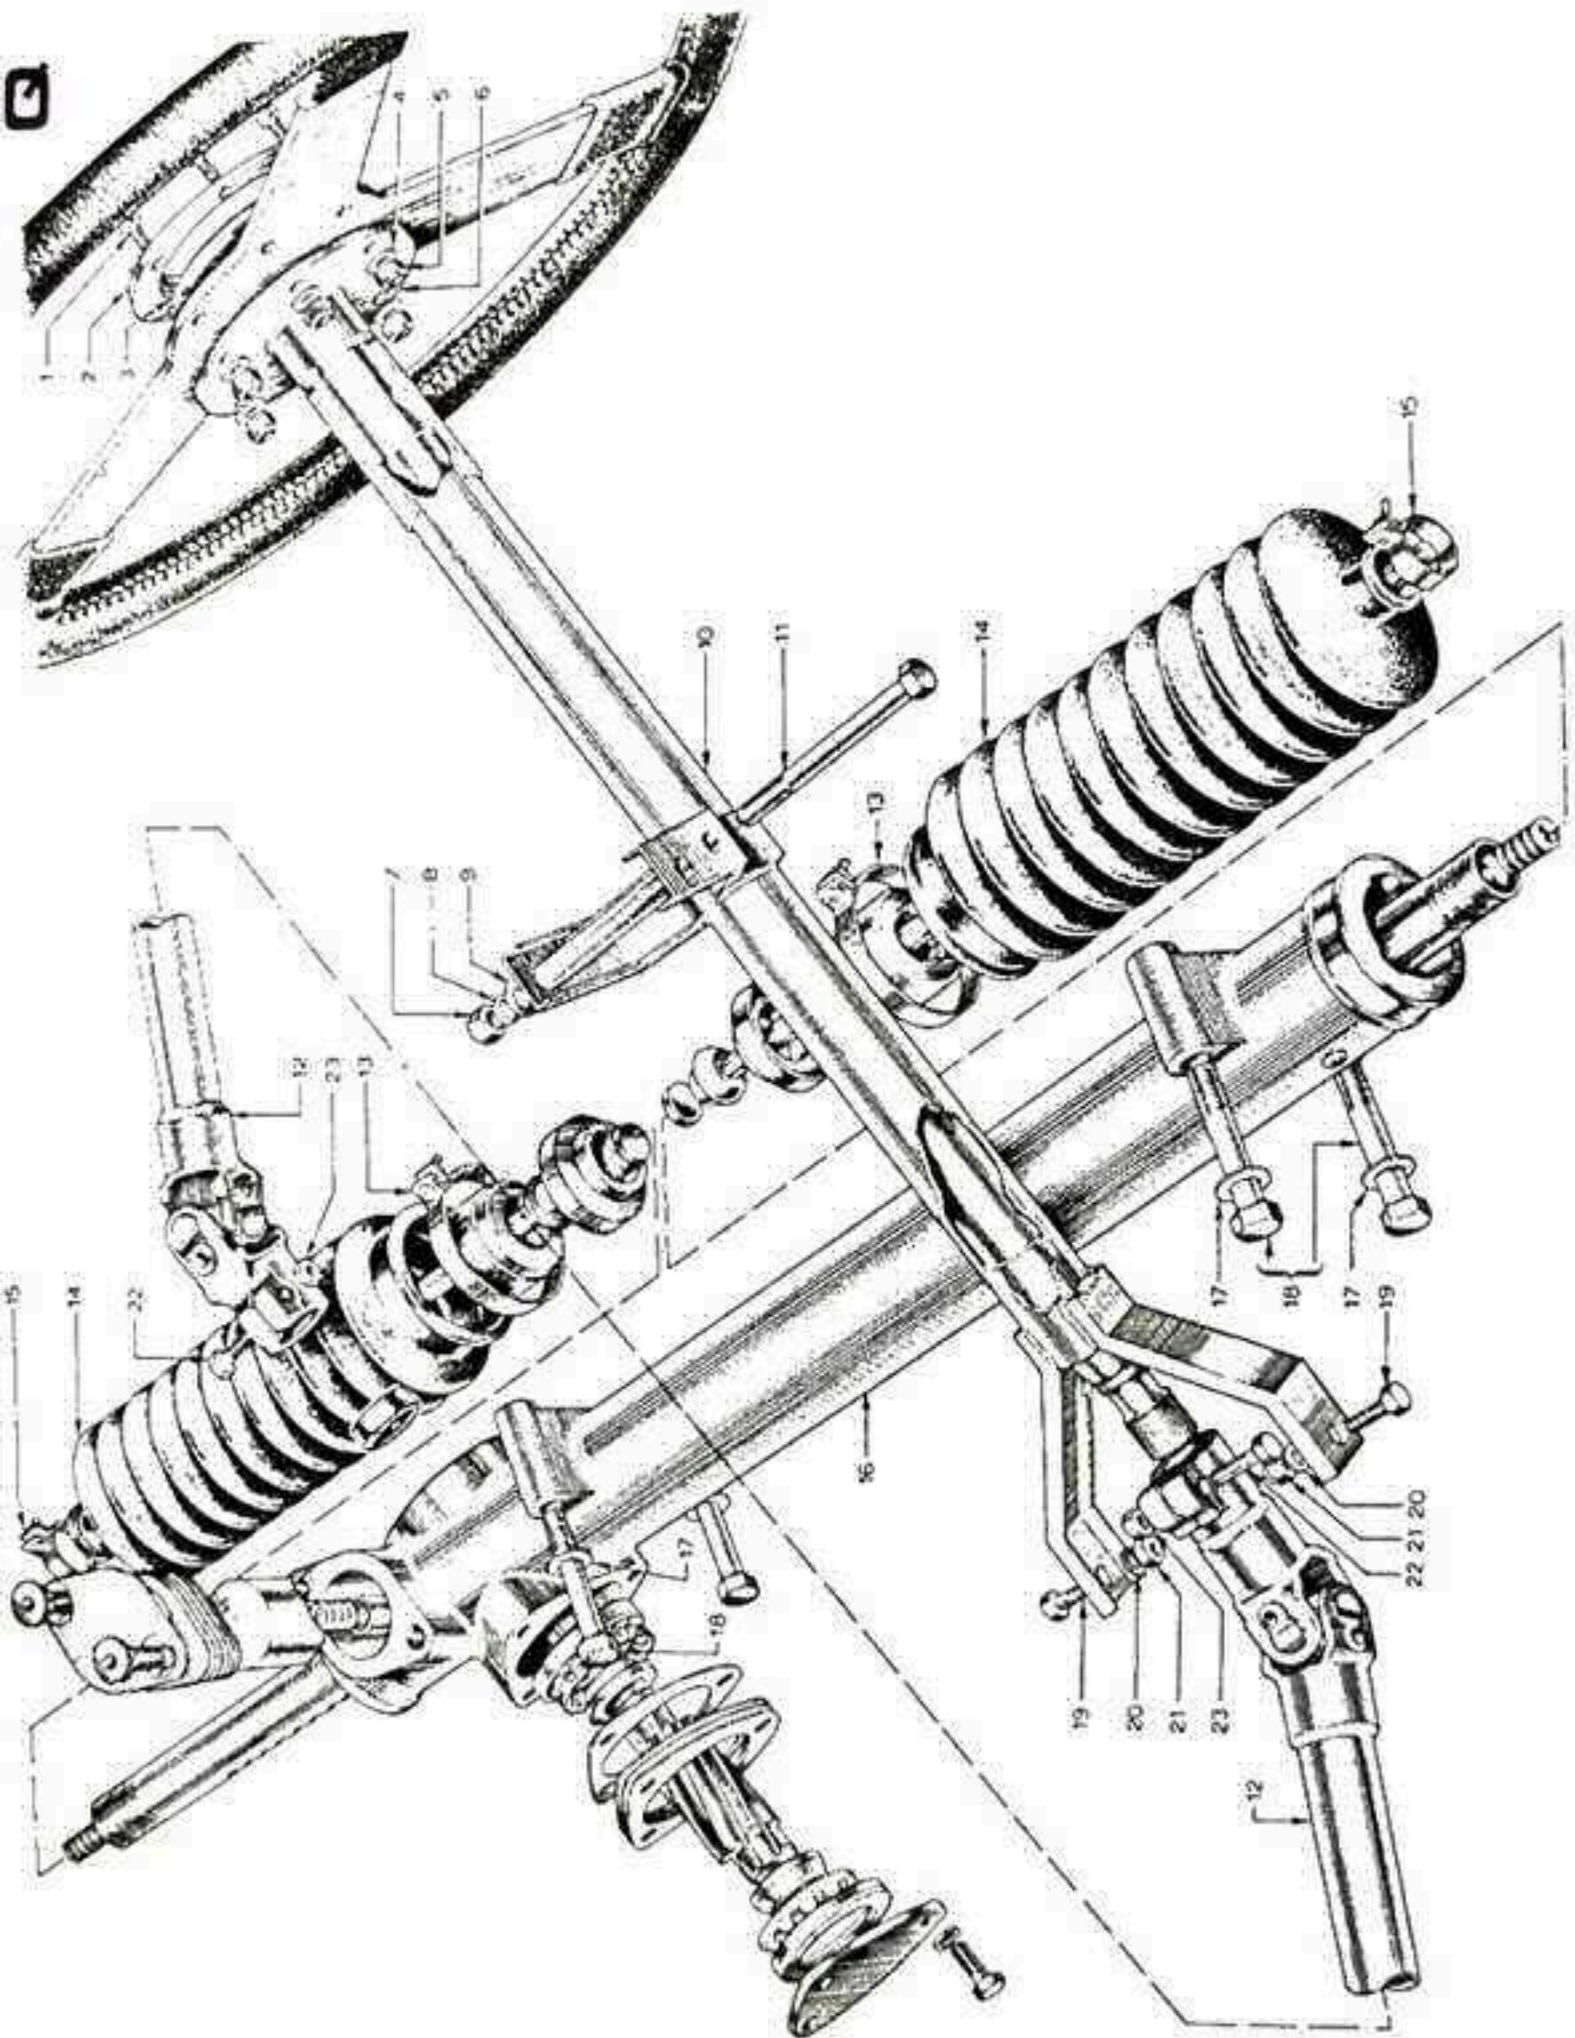

Original GT40 Parts List Plate Q

Item No.	Part No.	Quantity	Description
1	GT40P/2/3443	6	Screw, Allen socket 2BA x 3/4"
2	GT40P/11/65151		Ring, steering wheel
3	GT40P/11/65161		Emblem, steering wheel
4	GT40P/2/3130	6	Washer, plain 2BA
5	GT40P/2/3100	6	Nut, nyloc 2BA
6	GT40P/11/65021		Column, steering inner
7	GT40P/2/3107	2	Nut, nyloc 1/4" UNF
8	GT40P/2/3132	2	Washer, spring 1/4"
9	GT40P/2/3131	2	Washer. plain 1/4"
10	GT40P/11/65041		Column, steering outer
11	GT40P/2/3065	2	Bolt, 1/4" UNF x 3 1/4" hex.
12	GT40P/11/65111		Column, steering lower assy.
13	GT40P/11/65272		Clip, inner gaiter
14	GT40P/11/65222		Gaiter, steering rack
15	GT40P/11/65262		Clip, outer gaiter
16	GT40P/11/65181		Rack and Pinion assy.
17	GT40P/2/3136	4	Washer, plain 3/8"
18	GT40P/2/3080	4	Bolt, 3/8" UNF x 2 1/4" hex.
19	GT40P/2/3072	2	Bolt, 5/16" UNF x 1/2" hex.
20	GT40P/2/3134	2	Washer, plain 5/16"
21	GT40P/2/3110	2	Nut, nyloc, 5/16" UNF
22	GT40P/2/3073	1	Bolt, 5/16" x 1 1/4" hex.