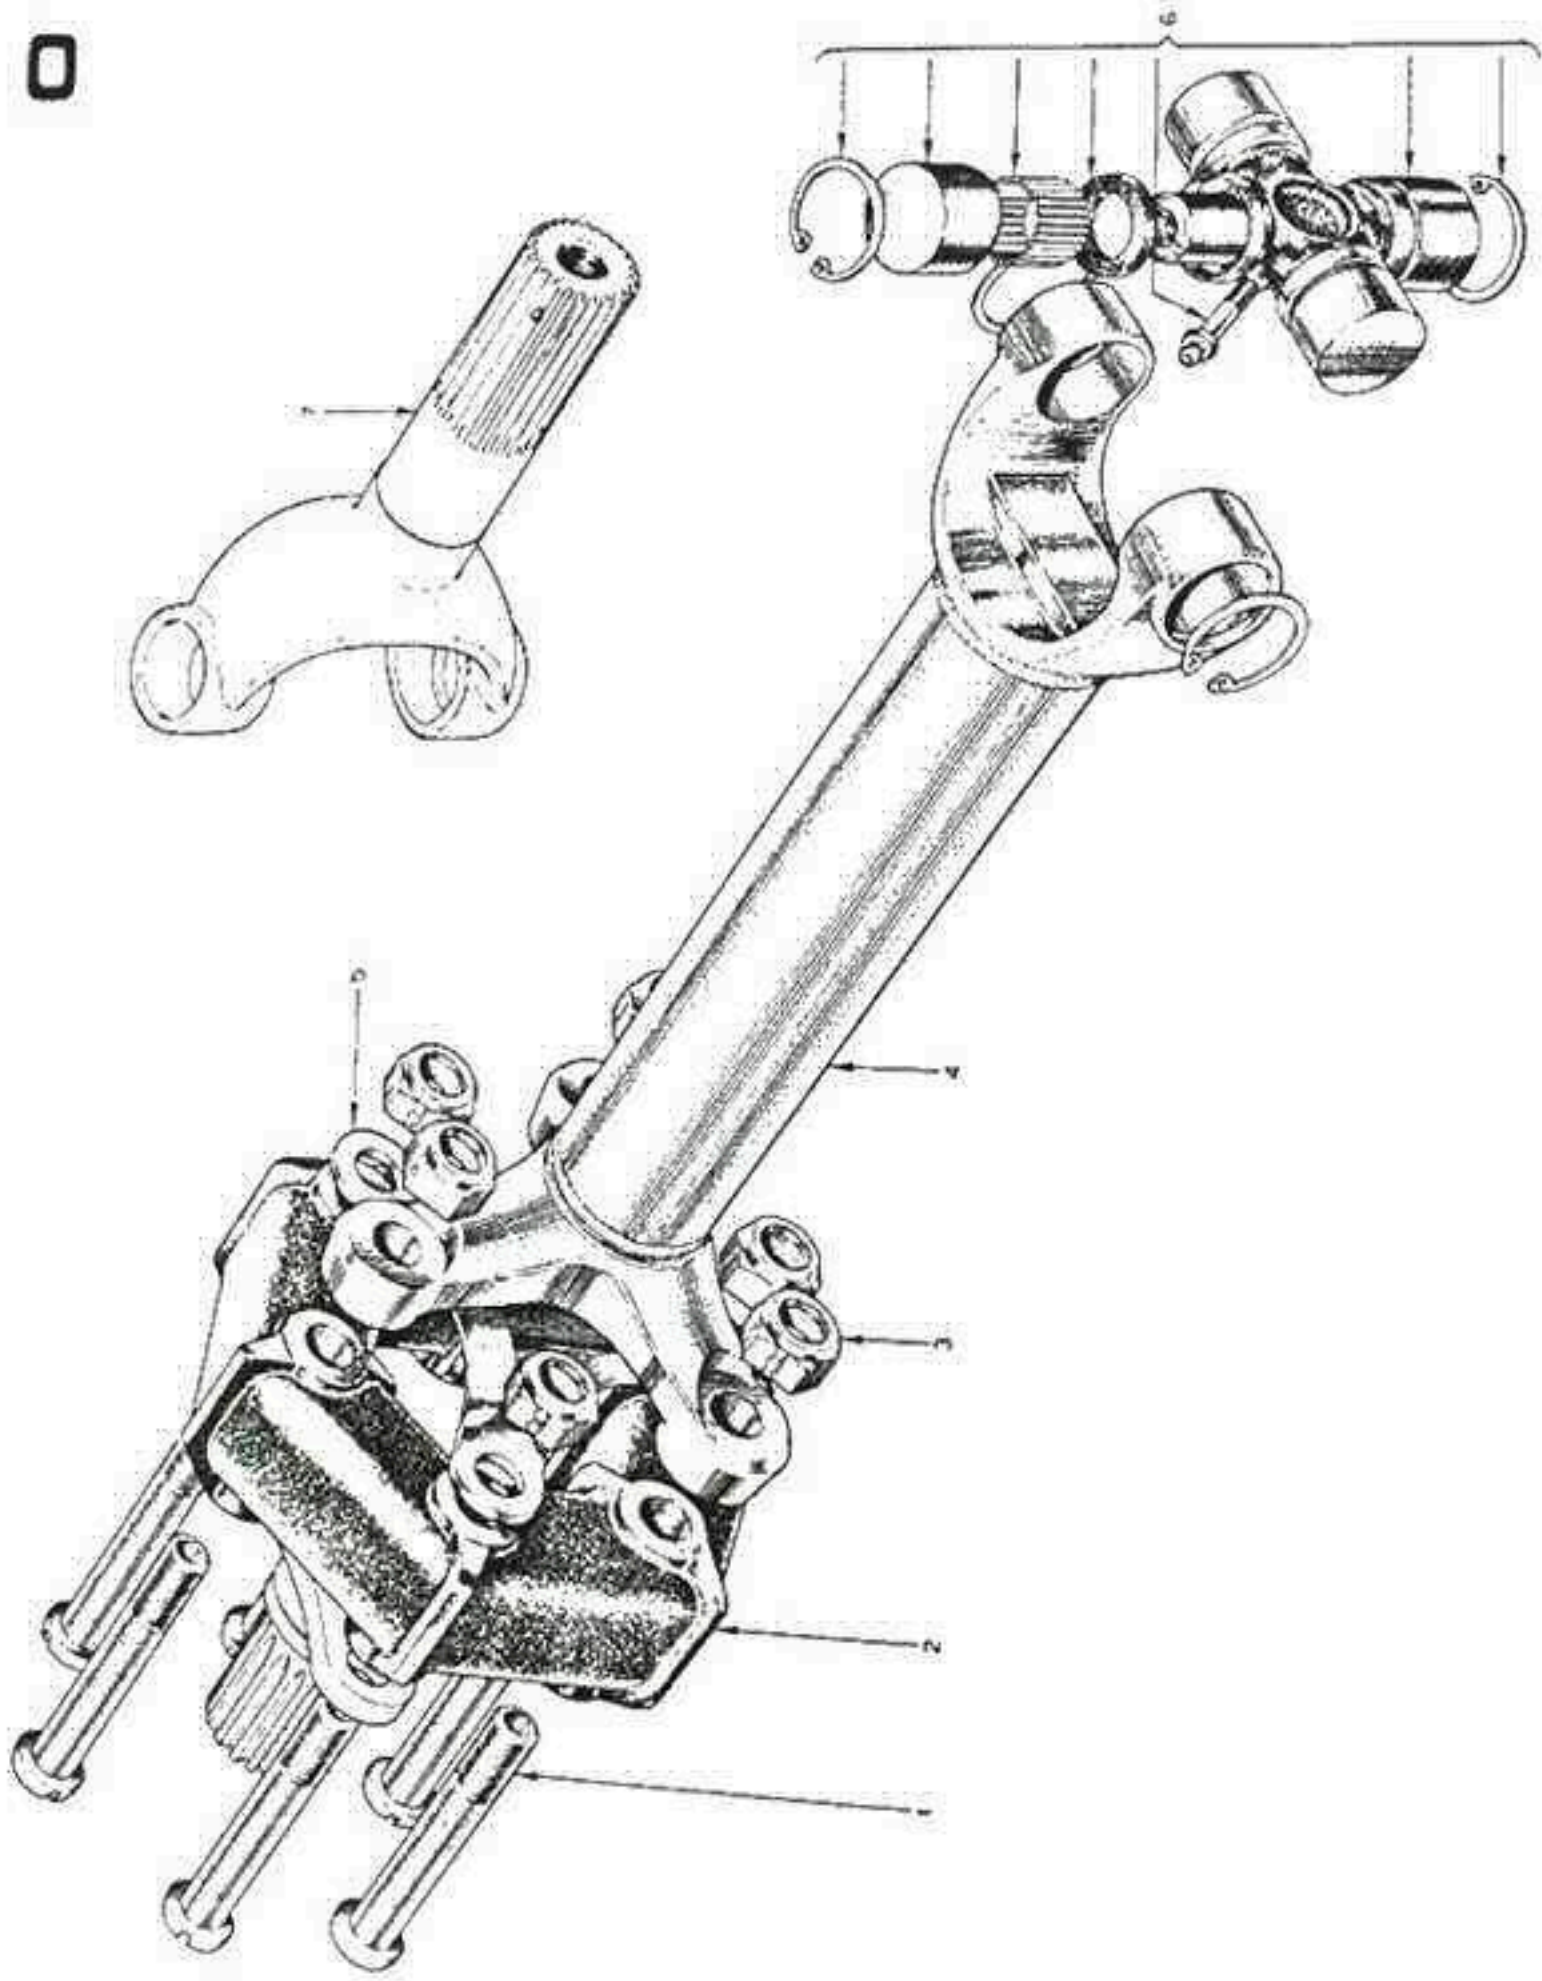

0

Original GT40 Parts List Plate O

Item No.	Part No.	Quantity	Description
1	GT40/P/7/5270	12	Bolt, drive shaft coupling
2	GT40/P/7/5266	2	Coupling, rotoflex
3	GT40/P/2/3125	12	Nut, nylex thin 5/8" UNF
4	GT40/P/7/5280	2	Shaft - drive
5	GT40/P/7/5267	2	Plate, drive shaft
6	GT40/P/7/5326	2	Joint, universal (complete pack)
7	GT40/P/7/5261	2	Shaft, yoke