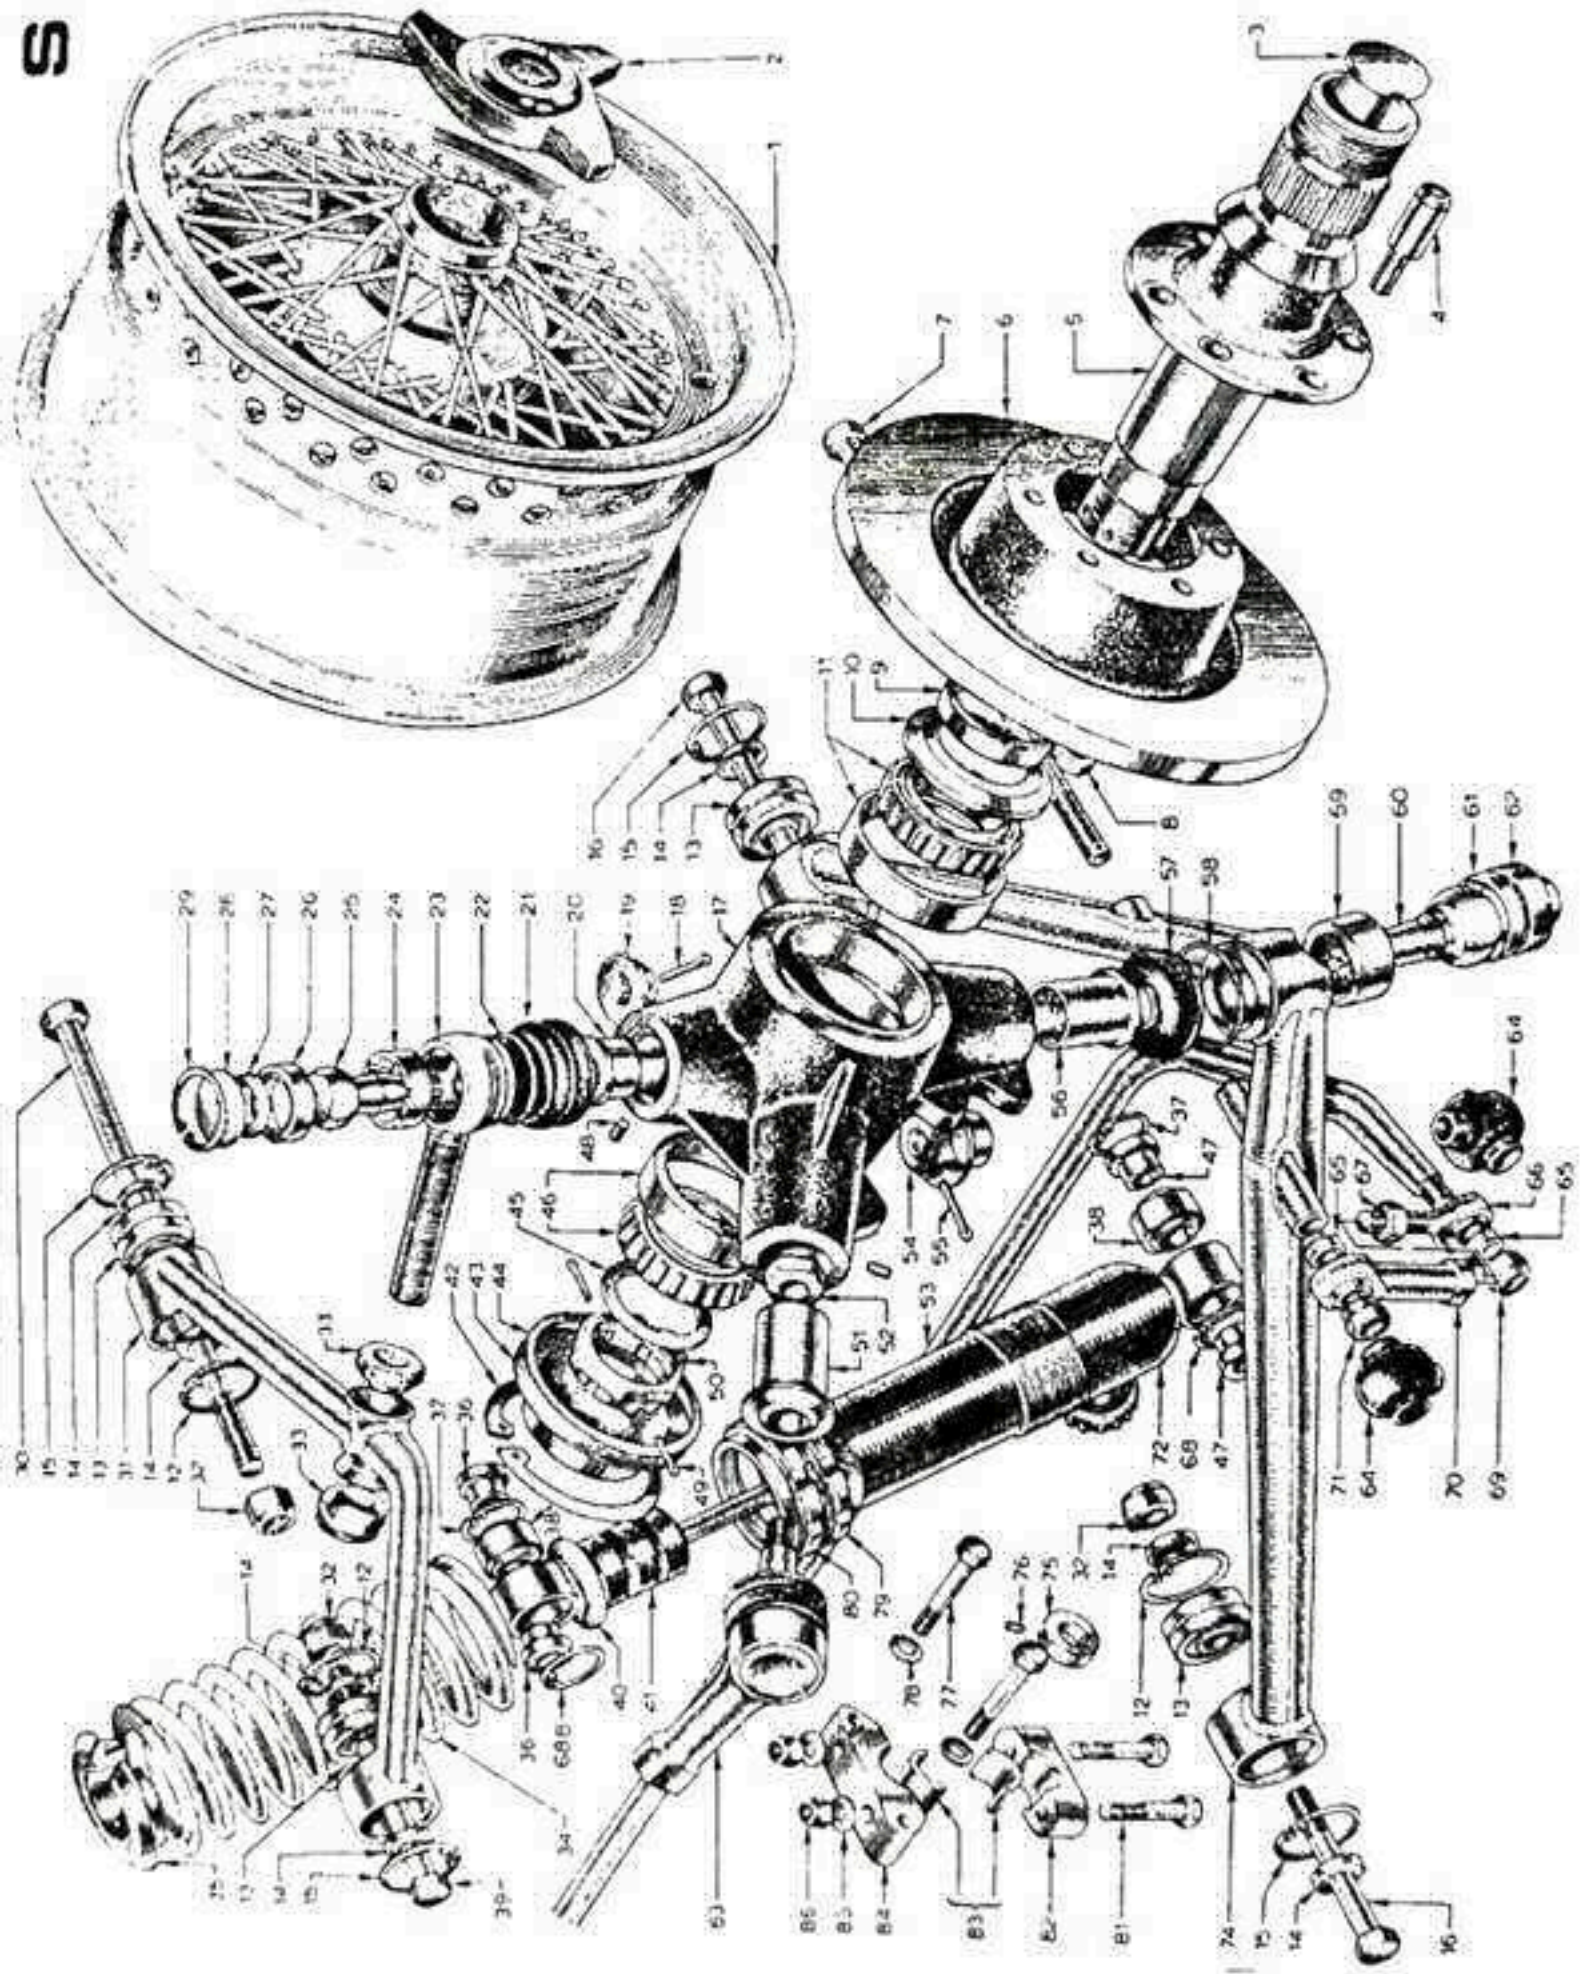

S

Original GT40 Parts List Plate S

Item No.	Part No.	Quantity	Description
1	GT40P/8/5752	3	Wheel, Borani front
2	GT40P/8/5750-1	1	Nut, hub Borani LH and RH
3	GT40P/4/4015	2	Plug, hub centre
4	GT40P/6/5056	12	Stud, drive hallibrand 3/8" UNF
5	GT40P/4/4008-9	1	Hub, RH and LH
6	GT40P/6/5000	2	Disc, front brake
7	GT40P/4/4037	2	Bolt, lower wishbone/shock absorber
8	GT40P/2/3302	12	Nut, philidas thin 3/8" UNF
9	GT40P/4/4011	2	Spacer, hub bearing
10	GT40P/4/4051	2	Seal 187790/118720
11	GT40P/4/4050	2	Bearing, wheel
12	GT40P/2/3150	8	Circlip-Seeger
13	GT40P/4/4000	8	Bearing BR 8R
14	GT40P/4/4032	16	Spacer, front wishbone
15	GT40P/2/3136	8	Circlip, Turac 5002-168
16	GT40P/4/4023	4	Bolt wishbone pivot
17	GT40P/4/4029-30	1	Carrier, front hub RH and LH
18	GT40P/2/3418	2	Pin, spilt
19	GT40P/4/4064	2	Nut, upper ball joint
20	GT40P/4/4012	2	Insert, upper ball joint