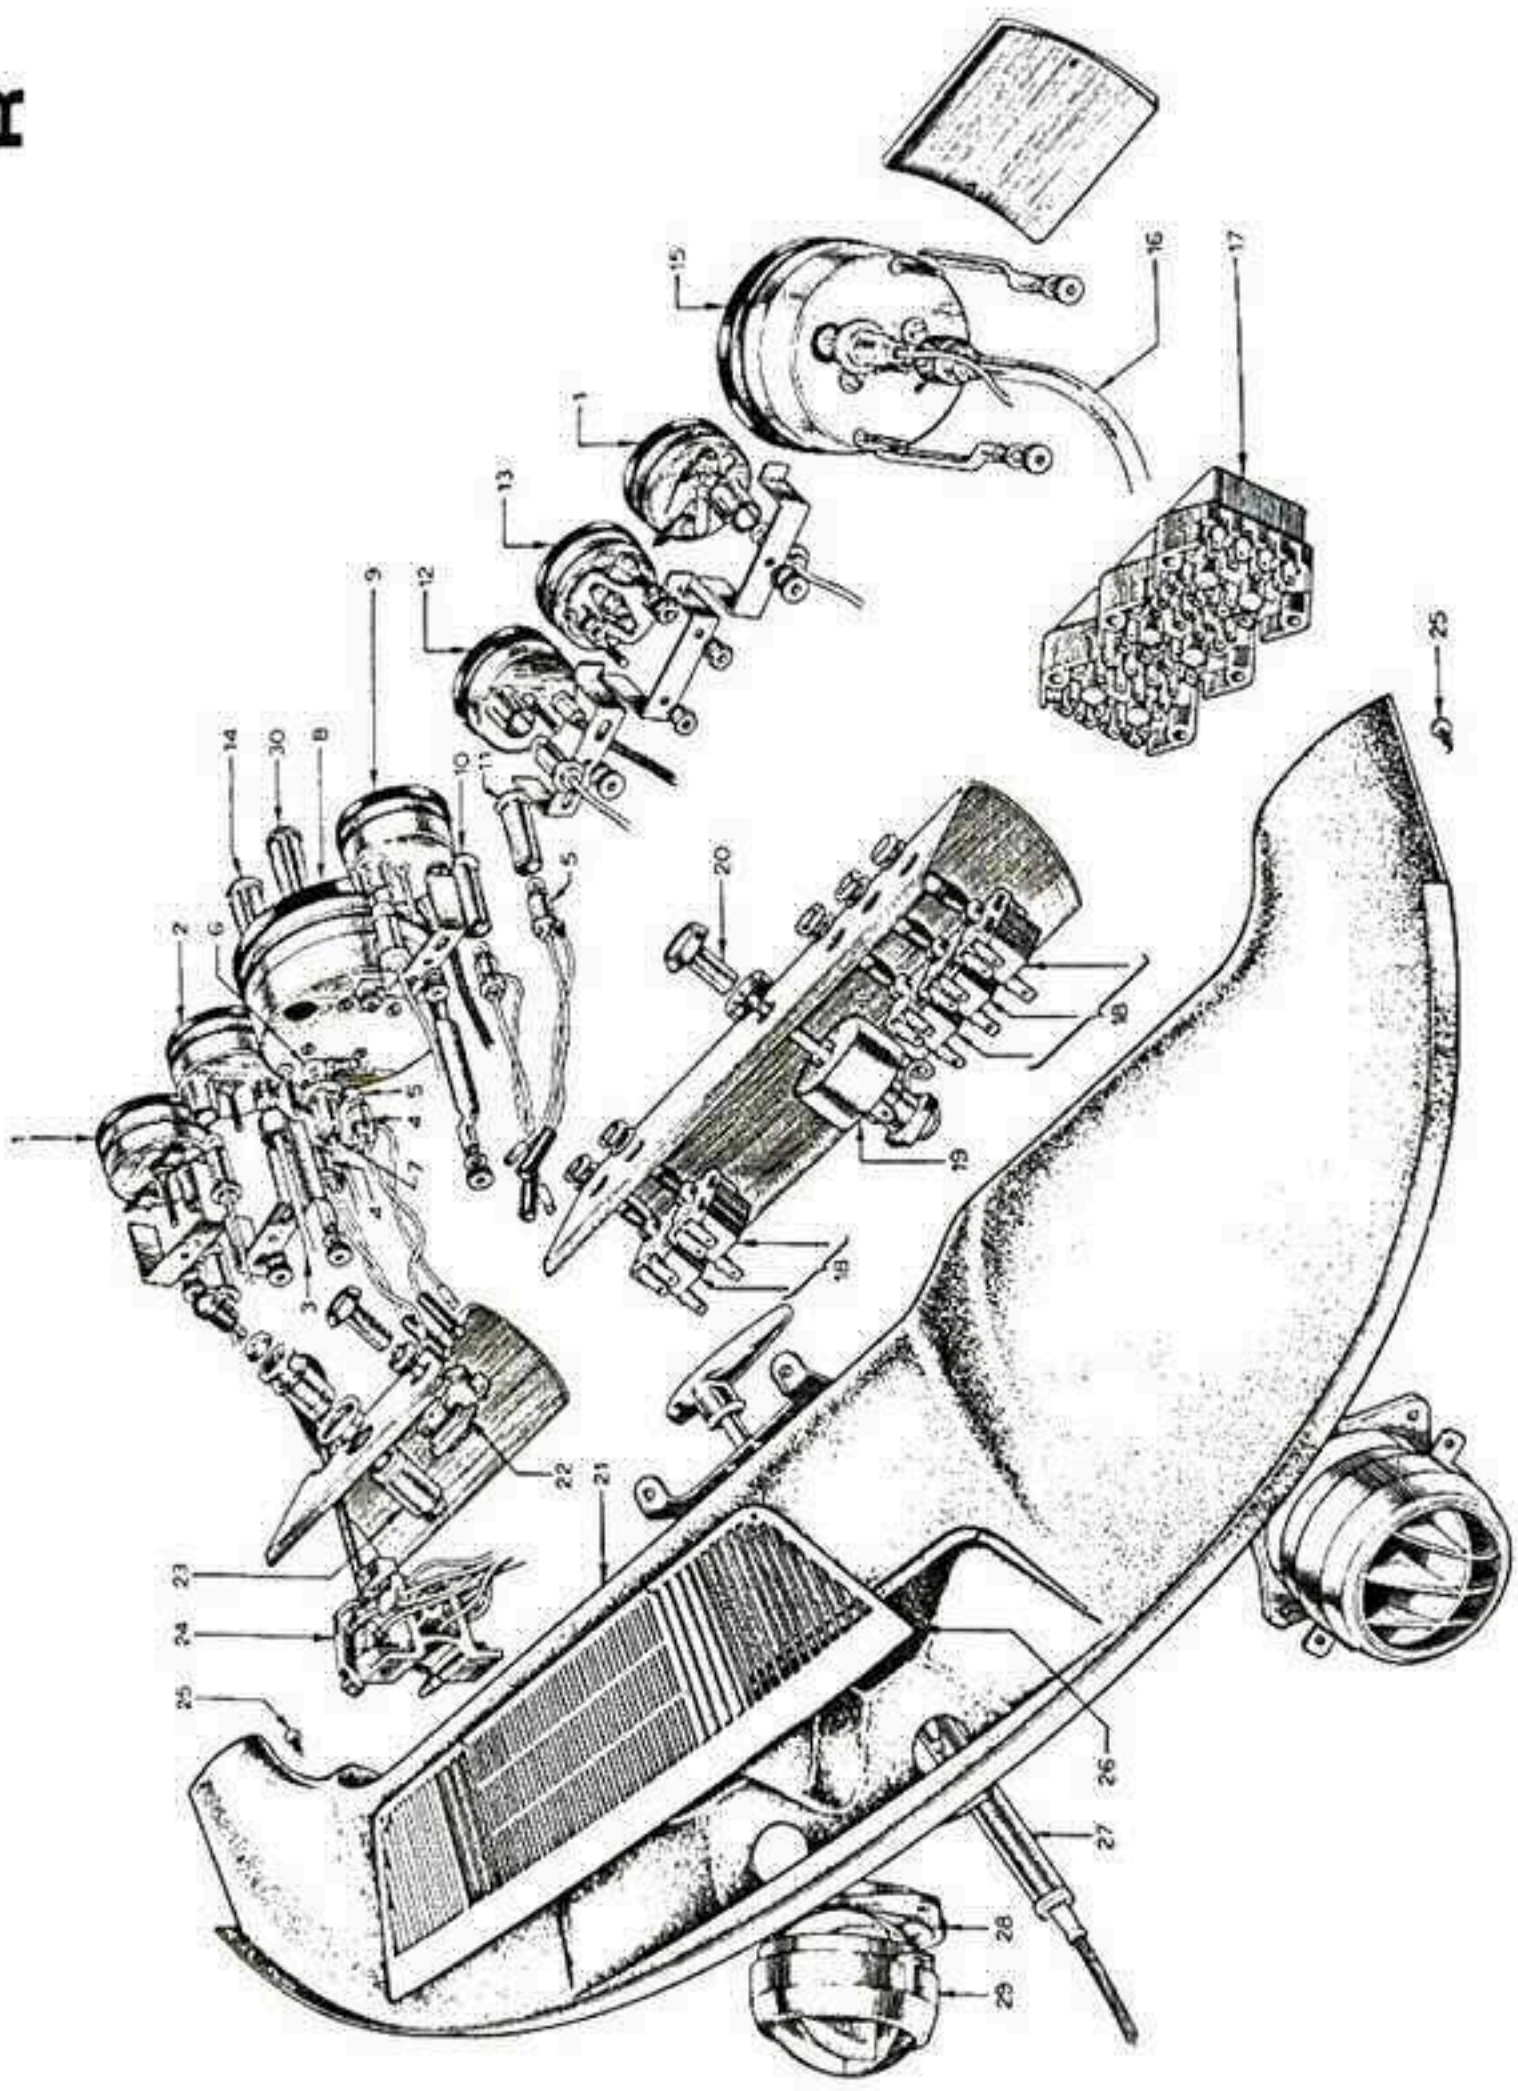

93 GT40P/2/3011 1 Pedal, accelerator

Original GT40 Parts List Plate Q

Item No.	Part No.	Quantity	Description
1	GT40P/2/3443	6	Screw, Allen socket 2BA x 3/4"
2	GT40P/11/65151		Ring, steering wheel
3	GT40P/11/65161		Emblem, steering wheel
4	GT40P/2/3130	6	Washer, plain 2BA
5	GT40P/2/3100	6	Nut, nyloc 2BA
6	GT40P/11/65021		Column, steering inner
7	GT40P/2/3107	2	Nut, nyloc 1/4" UNF
8	GT40P/2/3132	2	Washer, spring 1/4"
9	GT40P/2/3131	2	Washer. plain 1/4"
10	GT40P/11/65041		Column, steering outer
11	GT40P/2/3065	2	Bolt, 1/4" UNF x 3 1/4" hex.
12	GT40P/11/65111		Column, steering lower assy.
13	GT40P/11/65272		Clip, inner gaiter
14	GT40P/11/65222		Gaiter, steering rack
15	GT40P/11/65262		Clip, outer gaiter
16	GT40P/11/65181		Rack and Pinion assy.
17	GT40P/2/3136	4	Washer, plain 3/8"
18	GT40P/2/3080	4	Bolt, 3/8" UNF x 2 1/4" hex.
19	GT40P/2/3072	2	Bolt, 5/16" UNF x 1/2" hex.
20	GT40P/2/3134	2	Washer, plain 5/16"
21	GT40P/2/3110	2	Nut, nyloc, 5/16" UNF
22	GT40P/2/3073	1	Bolt, 5/16" x 1 1/4" hex.

23 GT40P/2/3111 1 Nut, lock 5/16" UNF

R

Original GT40 Parts List Plate R

Item No.	Part No.	Quantity	Description
1	GT40P/10/63142		Gauge, fuel R.H.
2	GT40P/13/70041		Gauge, oil pressure
3	GT40P/3/3823	1	Pipe, oil pressure
4	GT40P/13/70154		Holder, bulb
5	GT40P/13/70164		Bulb, warning 281
6	GT40P/13/71028		Bulb, instrument
7	GT40P/13/71018		Holder, bulb instrument
8	GT40P/13/70051		Tachometer
9	GT40P/13/70031		Gauge, water temperature
10	GT40P/13/70141		Light, warning amber
11	GT40P/13/70901		Light, warning white
12	GT40P/13/70491		Gauge, oil temperature
13	GT40P/13/70101		Gauge, ammeter
14	GT40P/13/70891		Light, warning blue
15	GT40P/13/70501		Speedometer
16	GT40P/13/70521		Cable, speedometer drive
17	GT40P/13/70193		Box, fuse
18	GT40P/13/70115		Switch
19	GT40P/13/70761		Switch, wiper
20	GT40P/13/70811		Knob, wiper