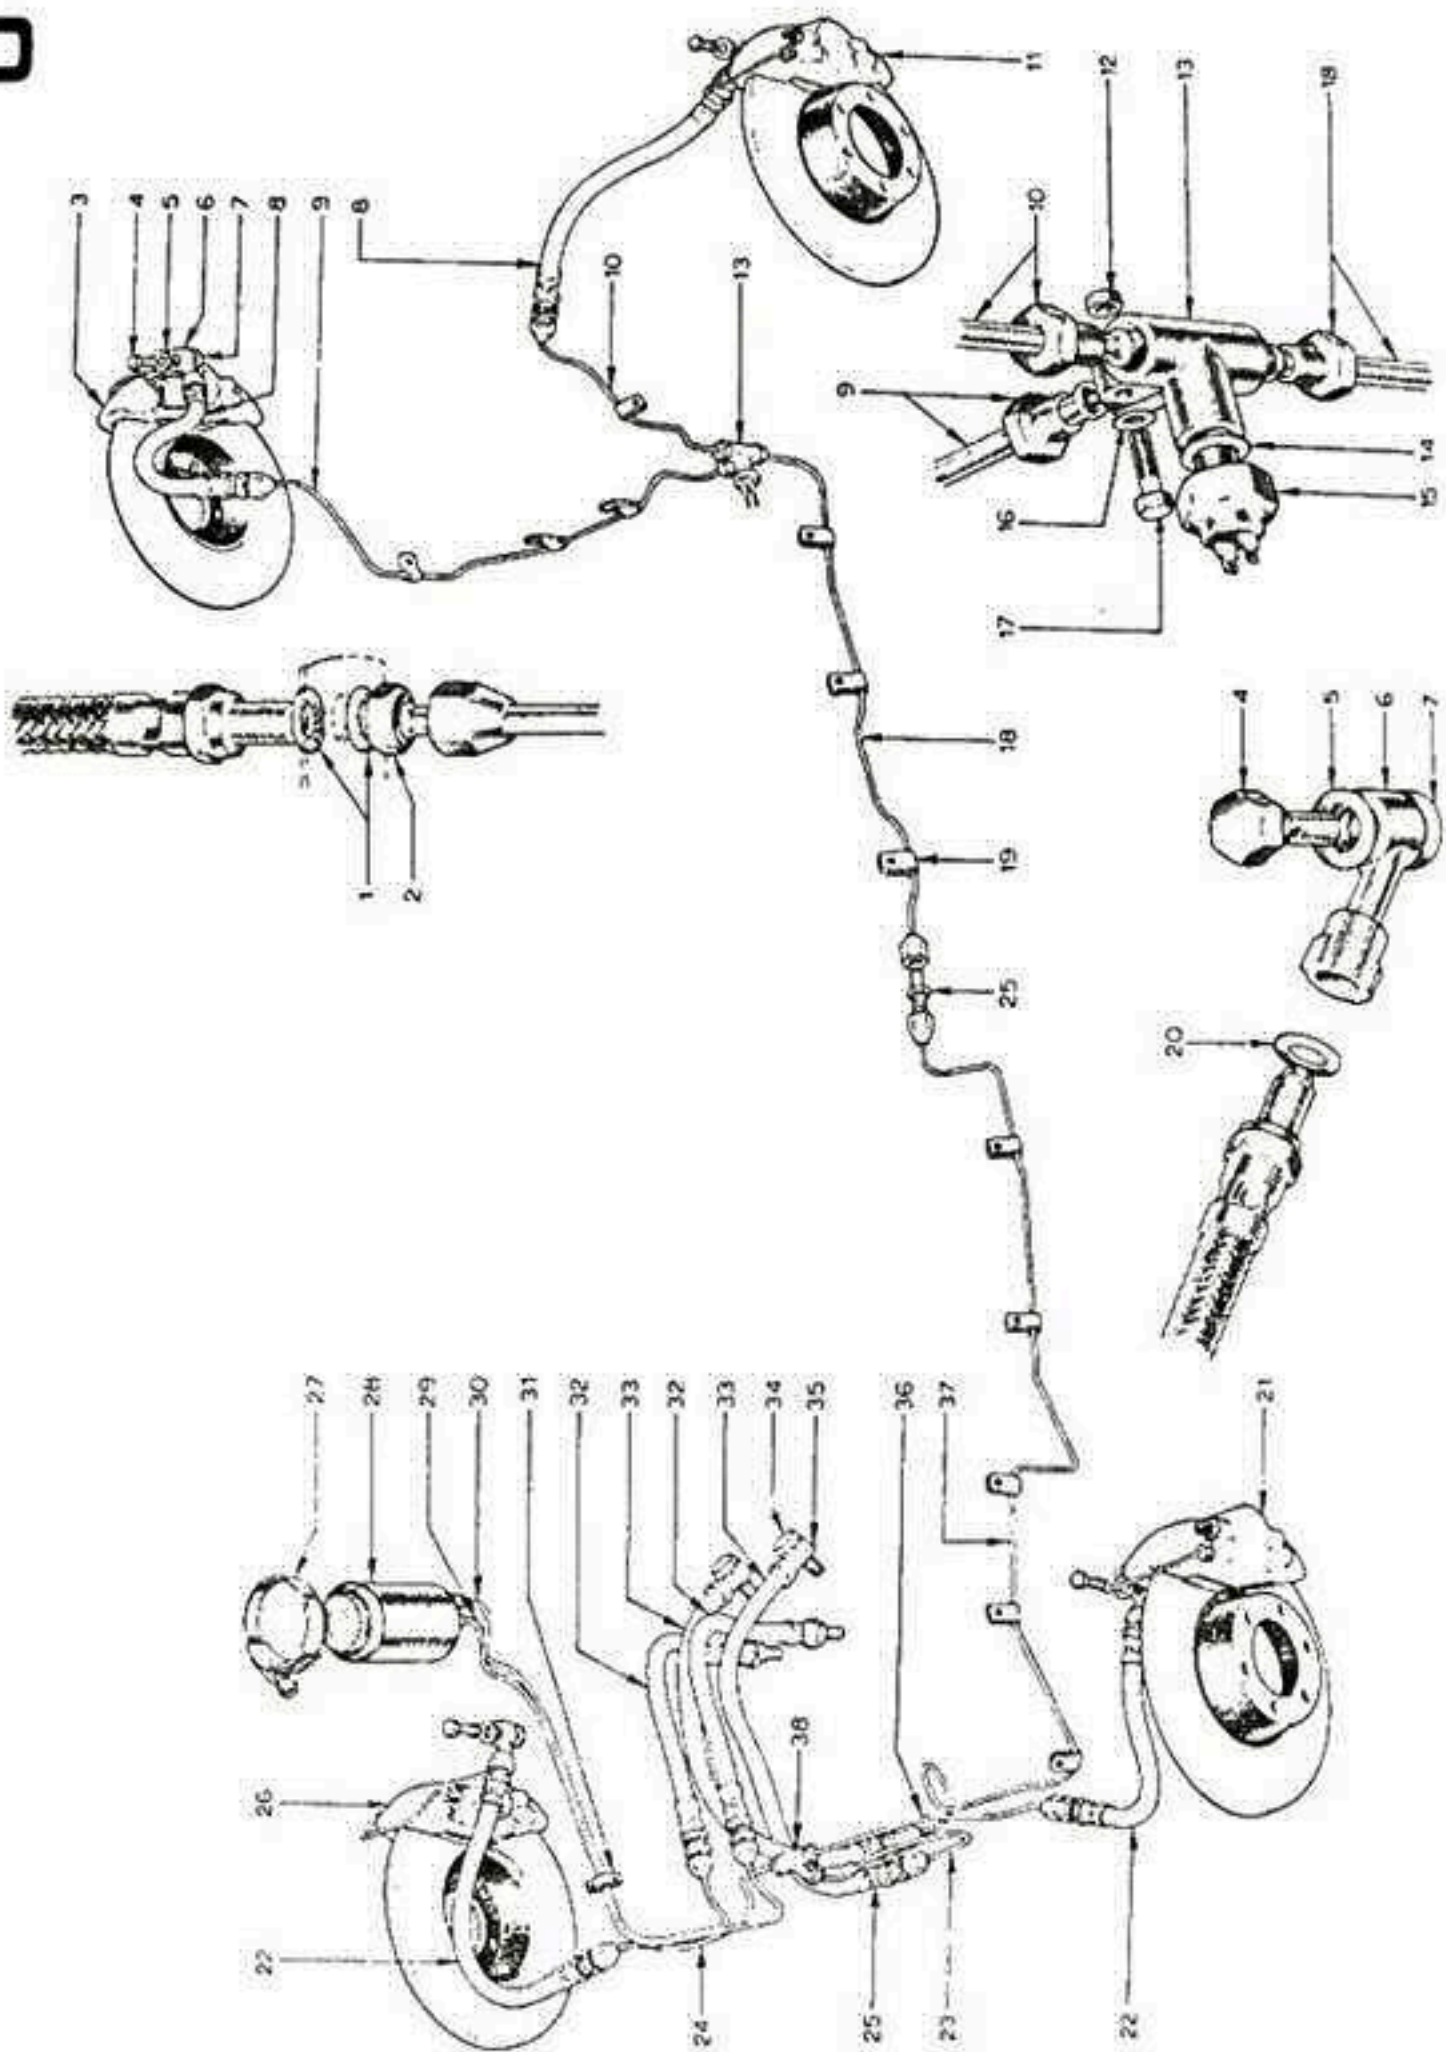

Original GT40 Parts List Plate U

Item No.	Part No.	Quantity	Description
1	GT40P/6/5034	9	Washer, shakeproof 7/16"
2	GT40P/2/3118	8	Nut, lock 7/16" UNF
3	GT40P/6/5003	1	Caliper, rear RH
4	GT40P/6/5030	4	Bolt, banjo
5	GT40P/6/5035	4	Washer, copper
6	GT40P/6/5022	4	Union, angled banjo
7	GT40P/6/5038	4	Washer, copper 3/8" thick
8	GT40P/6/5015	2	Hose, rear caliper
9	GT40P/6/5028	1	Tube, bundy rear brake RH
10	GT40P/6/5026	1	Tube, bundy rear brake LH
11	GT40P/6/5002	1	Caliper, rear LH
12	GT40P/2/3241	1	Nut, plain 1/4" UNF
13	GT40P/6/5020	1	Connector 4 way
14	GT40P/6/5038	4	Washer, copper 3/8" thick
15	GT40P/13/7025	1	Switch, stop light
16	GT40P/2/3131	1	Washer, plain 1/4" diameter
17	GT40P/2/3063	1	Bolt, 1/4" UNF
18	GT40P/6/5029	1	Tube, bundy front brake 3/16" x 5'
19	GT40P/2/3304	12	Plasticlip No.1
20	GT40P/6/5035	4	Washer, copper