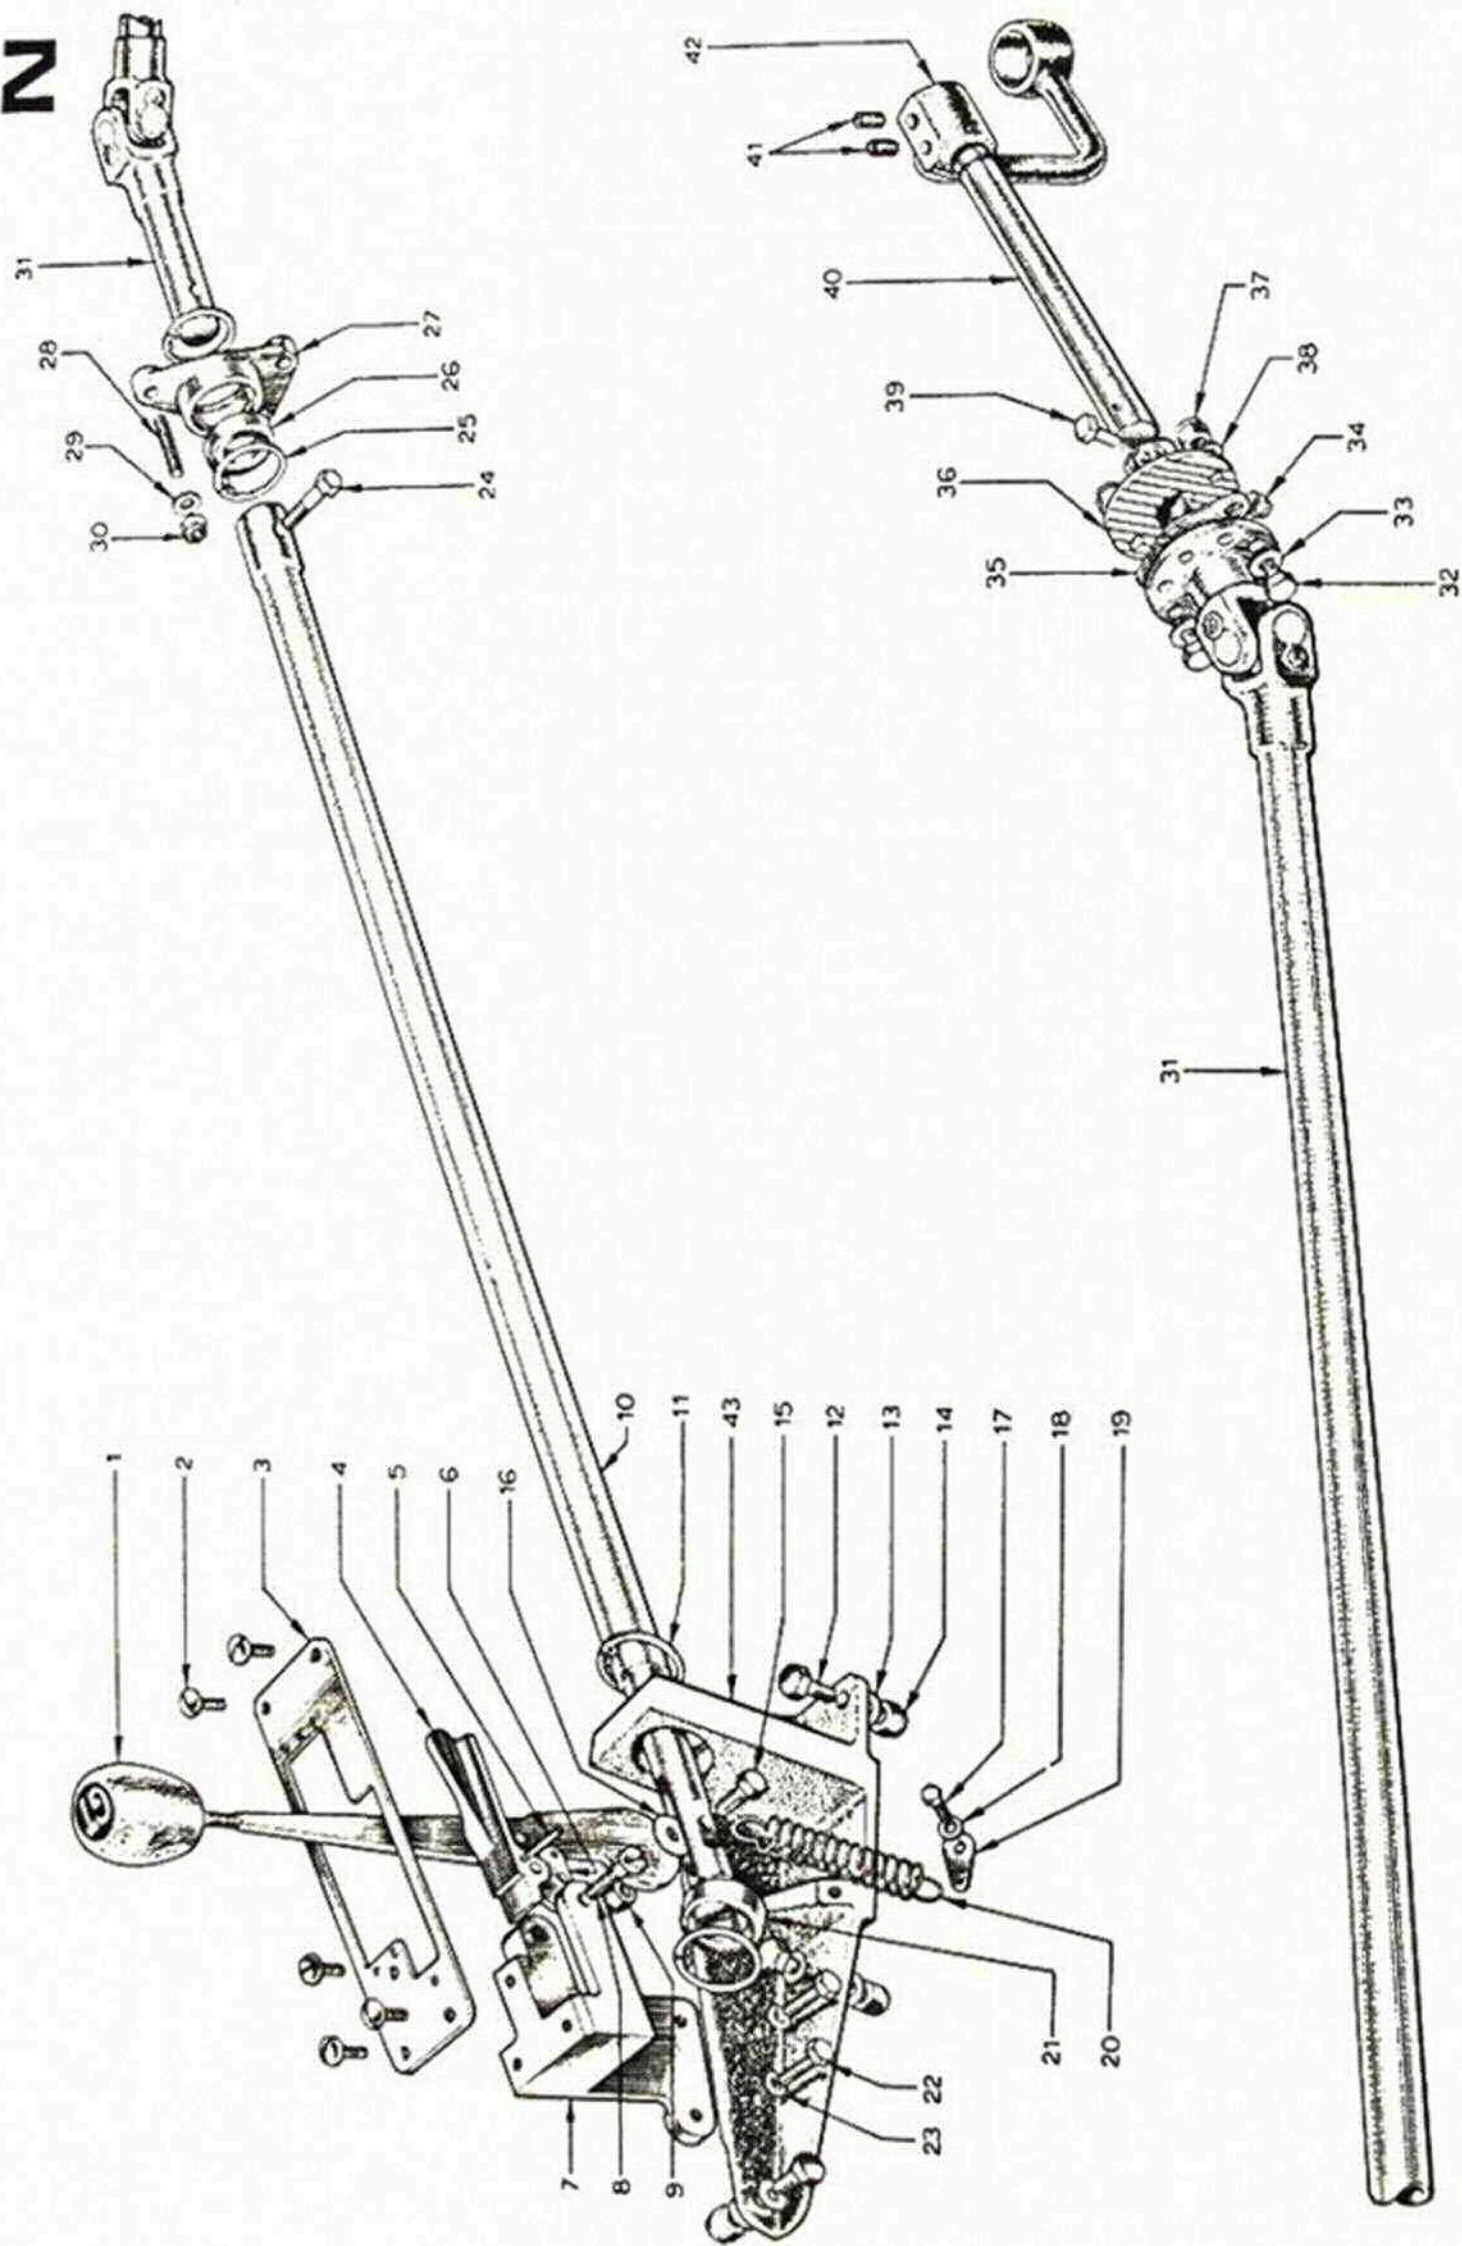

N

Original GT40 Parts List Plate N

Item No.	Part No.	Quantity	Description
1	GT40P/7/5278	1	Knob, gear lever
2	GT40P/2/3432	5	Screw, 2BA pan chrome x 1/2"
3	GT40P/7/5304	1	Plate, gearshift cover
4	GT40P/7/5334	1	Latch, reverse lock
5	GT40P/2/3238	1	Pin, roll
6	GT40P/7/5375	1	Link, reversing lock
7	GT40P/7/5333	1	Bracket reverse lock
8	GT40P/2/3056	1	Bolt, 2BA x 1 1/8"
9	GT40P/2/3110	1	Nut, nyloc 5/16 UNF
10	GT40P/7/5289	1	Rod assembly, front, gearshift
11	GT40P/2/3147	2	Circlip
12	GT40P/2/3423	2	Bolt, 5/16 UNF x 1" hex.
13	GT40P/2/3134	2	Washer, plain 5/16"
14	GT40P/2/3110	2	Nut, nyloc 5/16 UNF
15	GT40P/7/5287	1	Bolt, lever pivot
16	GT40P/7/5379	1	Shim, gear lever pivot
17	GT40P/2/3324	1	Bolt, 2BA x 1/2 hex.
18	GT40P/2/3288	1	Washer, shakeproof 2BA int.
19	GT40P/2/3027	1	Tab, spring
20	GT40P/7/5278	1	Spring, reverse latch

P

Original GT40 Parts List Plate P

Item No.	Part No.	Quantity	Description
1	GT40P/2/3039	1	Pedal, brake
2	GT40P/2/3017	1	Pedal, clutch
3	GT40P/2/3234	1	Nut, brake balance
4	GT40P/2/3143	2	Circlip
5	GT40P/2/3020	1	Bar, brake balance
6	GT40P/2/3303	1	Shackle and pin, acc. cable
7	GT40P/2/3101	1	Nut, plain thin 2BA
8	GT40P/2/3221	2	Bolt, 1/4" UNF x 7/8" hex.
9	GT40P/2/3131	2	Washer, plain 1/4"
10	GT40P/2/3062	3	Bolt, 1/4" UNF x 3/4" hex.
11	GT40P/2/3014	2	Pin, clevis
12	GT40P/2/3015	2	Clevis, balance bar
13	GT40P/2/3160	2	Pin, spilt 1/16" x 1/2"
14	GT40P/2/3165	1	Pin, clevis
15	GT40P/2/3009	1	Pivot, accelerator
16	GT40P/2/3133	2	Washer, plain 3/16"
17	GT40P/2/3165	1	Pin, clevis
18	GT40P/2/3111	1	Nut, nyloc 5/16" UNF
19	GT40P/2/3073	1	Bolt, 5/16" UNF x 1 1/4" hex.
20	GT40P/6/5066	1	Bracket,