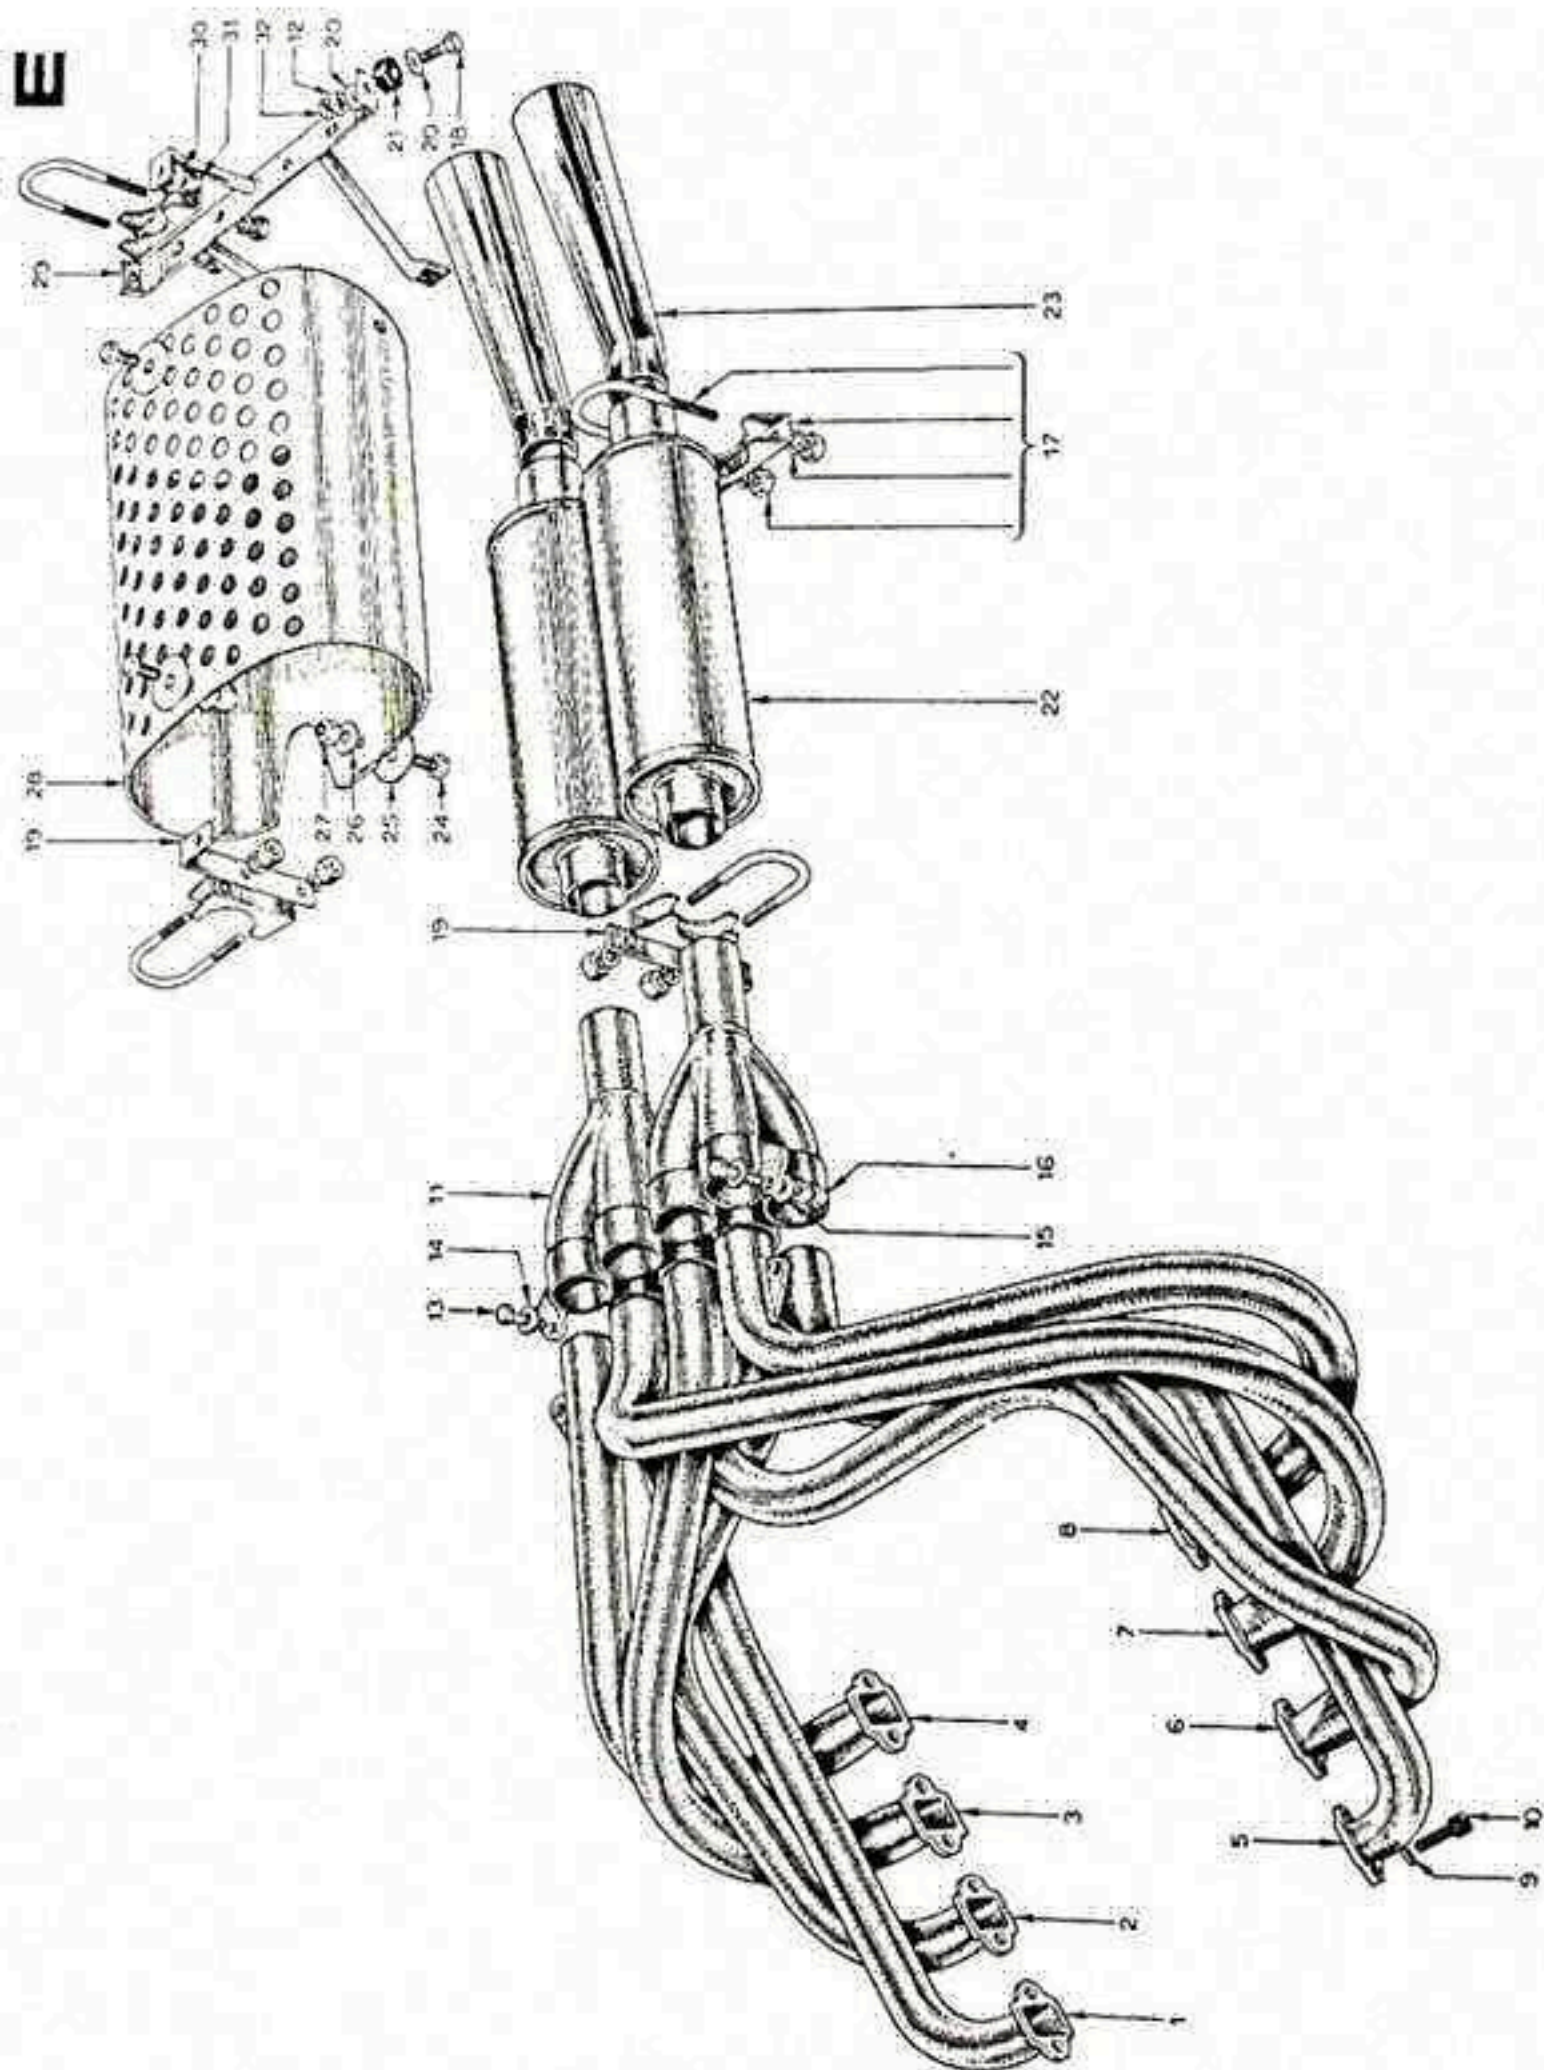

E

Original GT40 Parts List Plate E

Item no.	Part No.	Quantity	Description
1	GT40P/9/6000/1	1	Pipe, exhaust No.1
2	GT40P/9/6000/2	1	Pipe, exhaust No.2
3	GT40P/9/6000/3	1	Pipe, exhaust No.3
4	GT40P/9/6000/4	1	Pipe, exhaust No.4
5	GT40P/9/6000/5	1	Pipe, exhaust No.5
6	GT40P/9/6000/6	1	Pipe, exhaust No.6
7	GT40P/9/6000/7	1	Pipe, exhaust No.7
8	GT40P/9/6000/8	1	Pipe, exhaust No.8
9	GT40P/2/3137	16	Washer, sprig 3/8"
10	GT40P/2/3082	16	Screw, allen 3/8" UNF x 7/8"
11	GT40P/9/6018	2	Adaptor, exhaust
12	GT40P/2/3399	2	Nut, 5/16" UNF
13	GT40P/2/3062	2	Bolt, 1/4" UNF x 3/4 hex.
14	GT40P/2/3131	2	Washer, plain 1/4"
15	GT40P/2/3131	2	Washer, plain 1/4"
16	GT40P/2/3233	4	Nut, 1/4" UNF
17	GT40P/9/6013	4	Clamp assembly, muffler
18	GT40P/2/3073	2	Bolt, 5/16" UNF x 1 1/4"
19	GT40P/9/6019	1	Bracket, heat shield
20	GT40P/2/3135	4	Washer, plain 5/16"
21	GT40P/1/2613	2	Spacer, body pivot