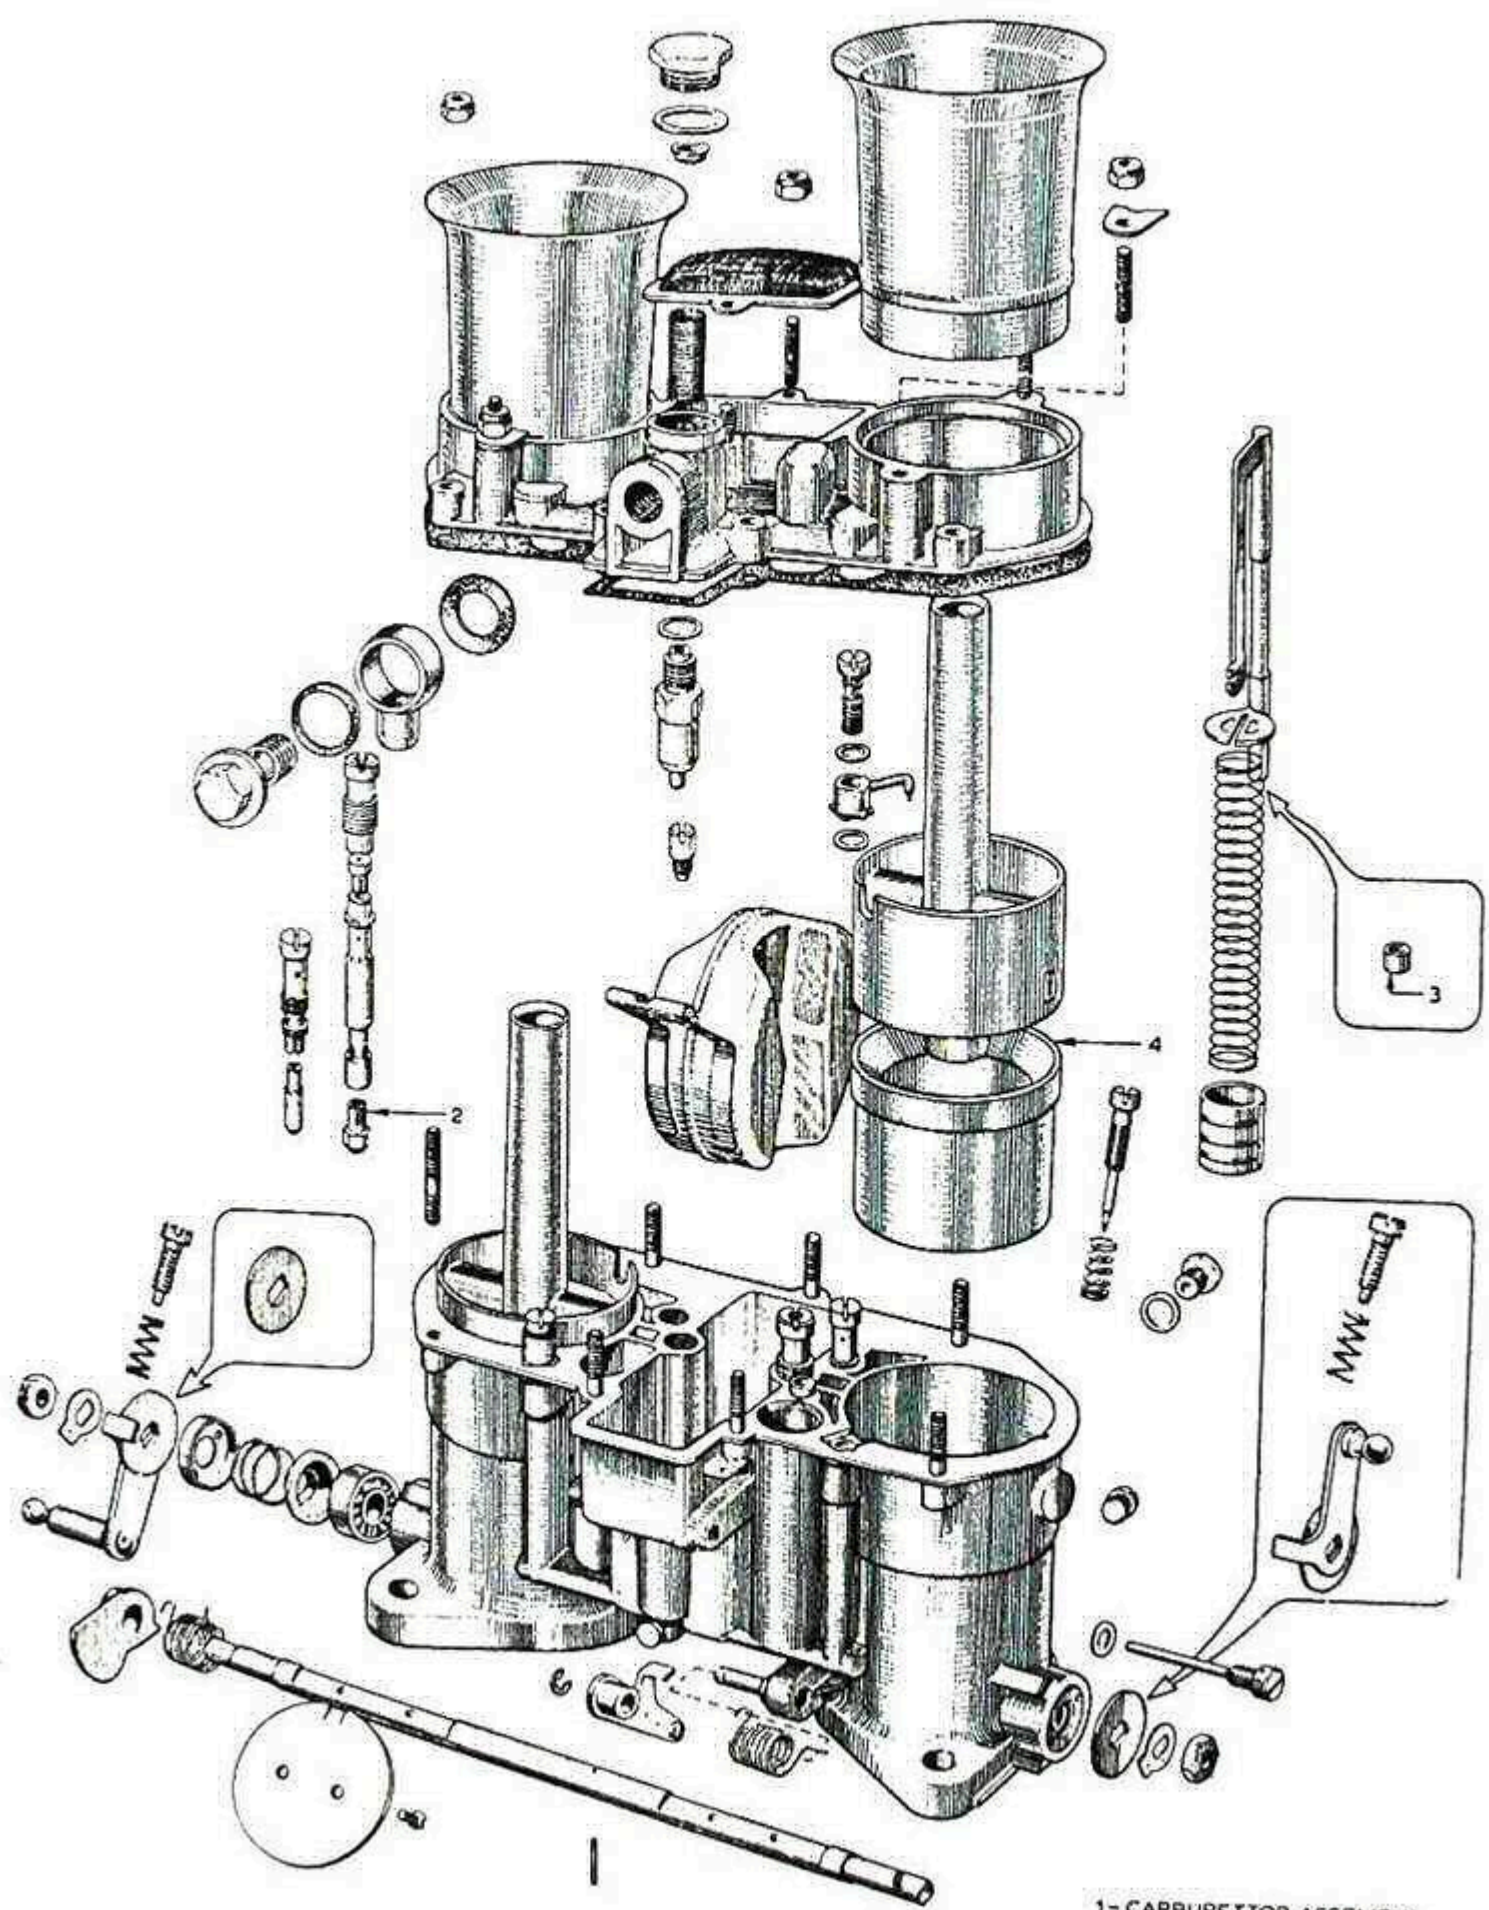

1- CARBURETTOR ASSEMBLY

Original GT40 Parts List Plate I

Item No.	Part No.	Quantity	Description
1	GT40P/3/3506	4	Carburettor assembly, Weber 48 IDA
2	GT40P/3/3651	8	Jet, main
3	GT40P/3/3659	4	Restrictor-pump
4	GT40P/3/3650	8	Choke