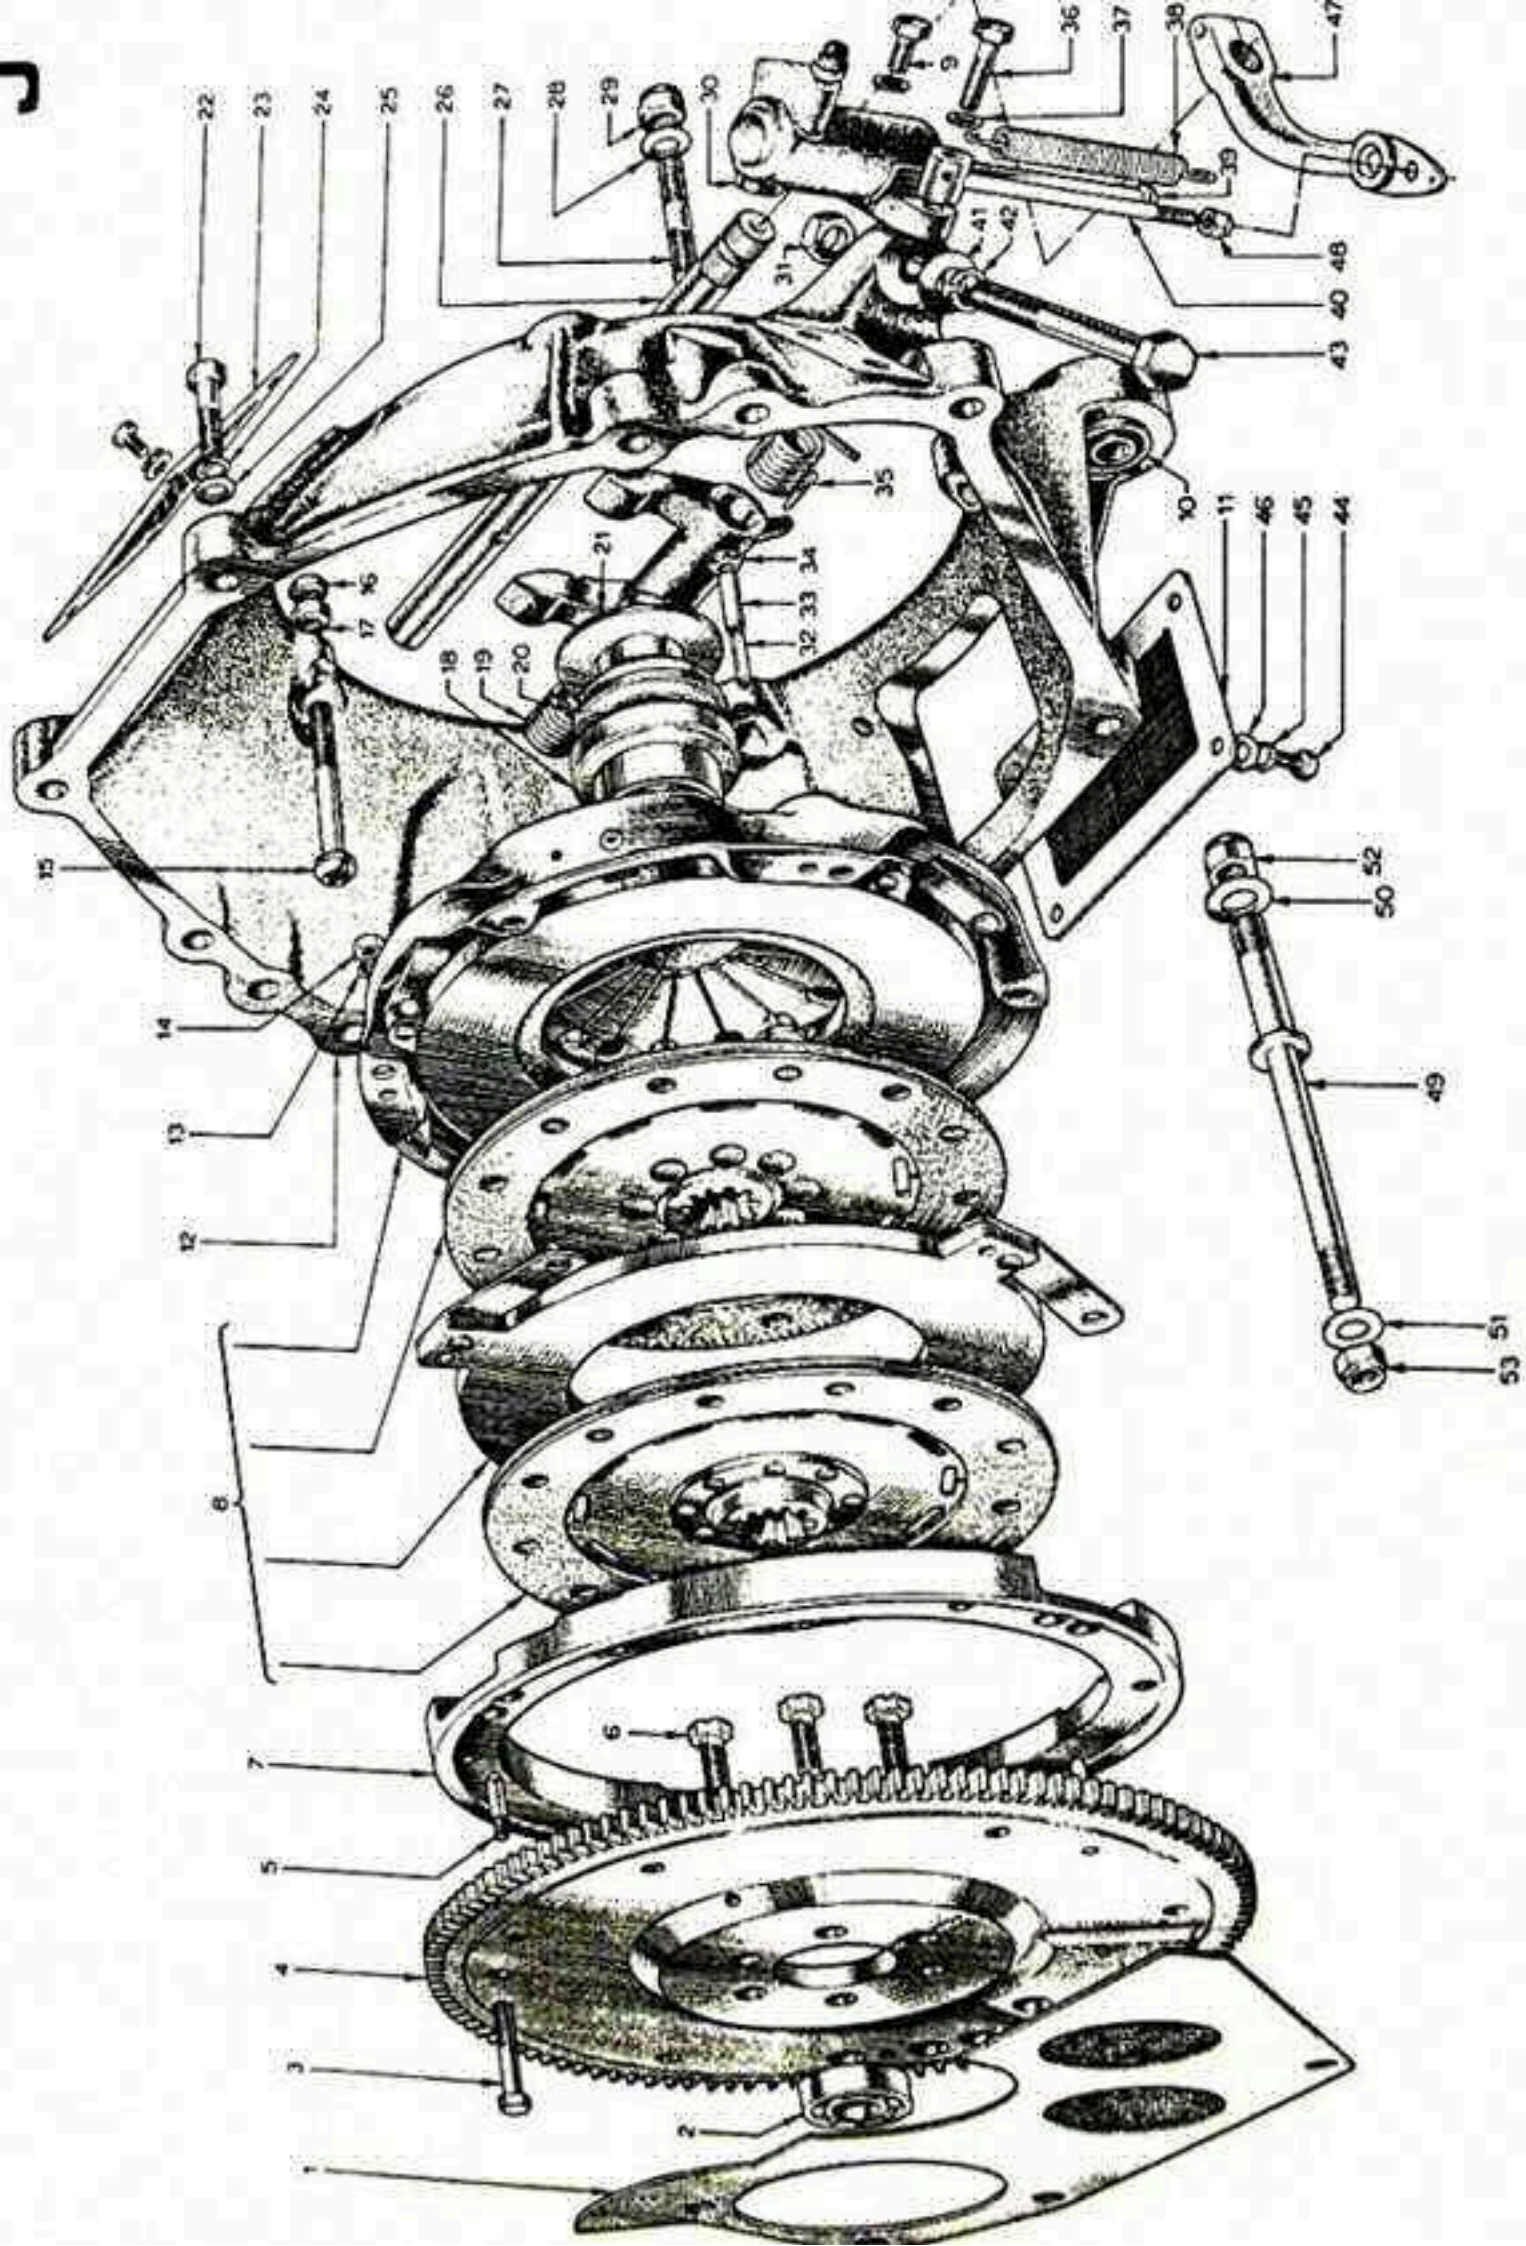

Original GT40 Parts List Plate J

Item No.	Part No.	Quantity	Description
1	GT40/P/7/5349	1	Plate, bellhousing closing front
2	GT40/P/7/5277	1	Bearing, flywheel spigot
3	GT40/P/2/3076	6	Bolt, 5/16 UNF x 1 3/4" hex
4	GT40/P/3/3641	1	Flywheel assy.
5	GT40/P/7/5380	3	Stud, drive
6	GT40/P/3/3590	6	Bolt, flywheel/crankshaft
7	GT40/P/3/3643	1	Ring, adaptor
8	GT40/P/7/5368	1	Clutch assembly
9	GT40/P/2/3083	1	Bolt, 3/8" UNF x 1"
10	GT40/P/7/5310	2	Bush, lower transmission mtg.
11	GT40/P/7/5351	1	Plate, bellhousing closing lower
12	GT40/P/7/5307	1	Housing, flywheel
13	GT40/P/2/3135	6	Washer, spring 5/16
14	GT40/P/2/3399	6	Nut, plain 5/16 UNF
15	GT40/P/7/5371	2	Bolt, bellhousing/transmission
16	GT40/P/2/3118	2	Nut, lock 7/16 UNF
17	GT40/P/2/3118	2	Nut, lock 7/16 UNF
18	GT40/P/7/5369	1	Adaptor, clutch throwout bearing
19	0732/010/023	1	Spring, clutch return
20	GT40/P/7/5282	1	Bearing, clutch release