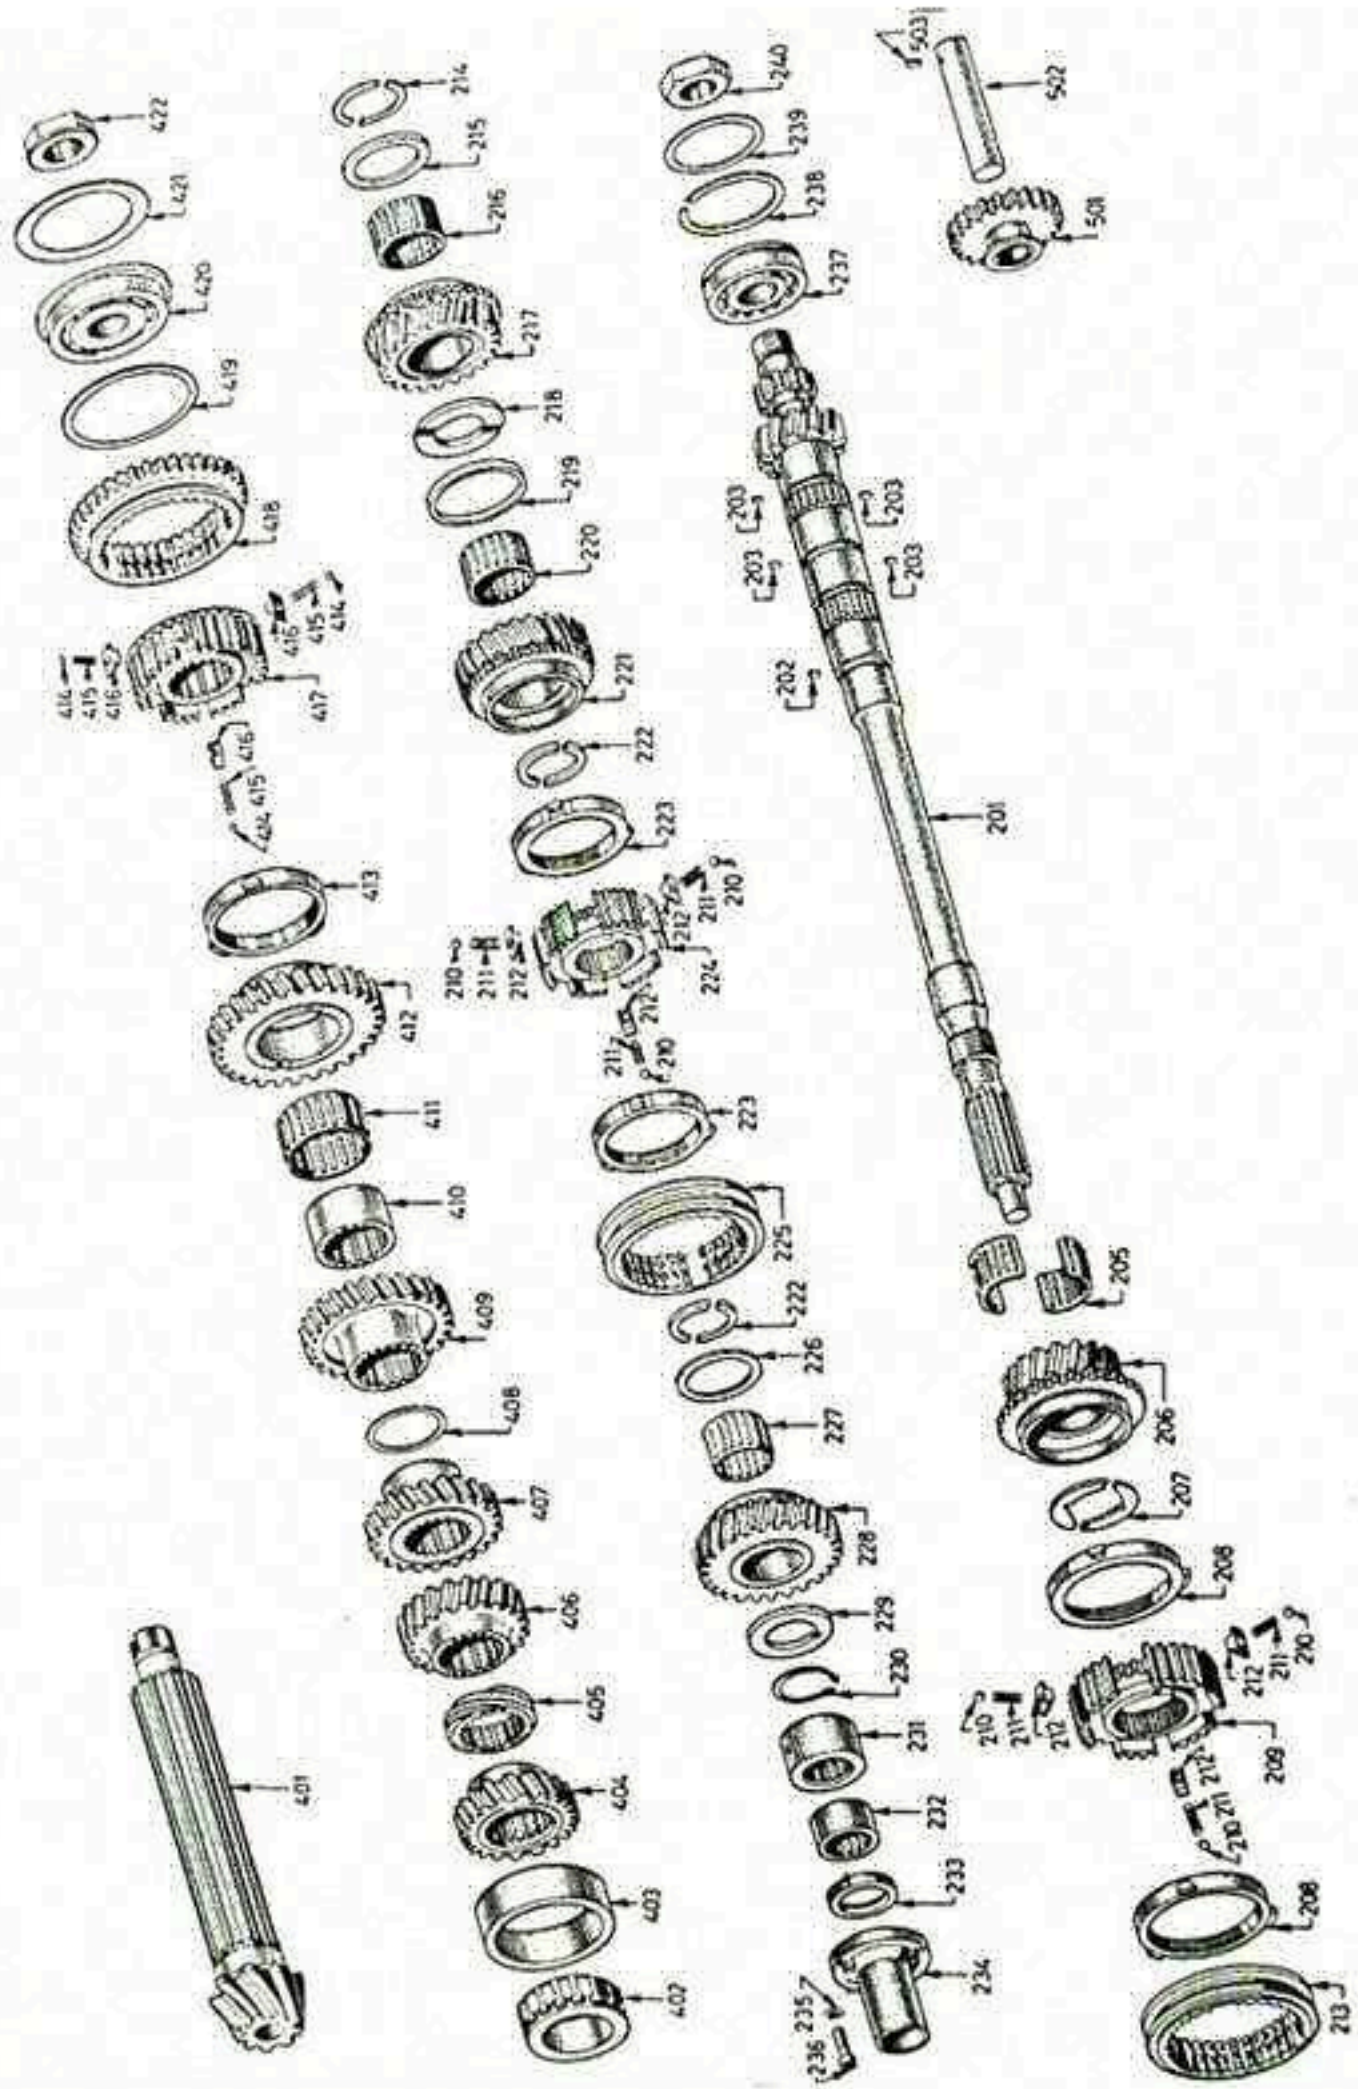

K

ZF Synchroma Gearbox 5 DS - 25   Drive shaft   Output shaft   Rev. gear

Original GT40 Parts List Plate K

Item No.	Part No.	Quantity	Description
201	1031-302-002	1	Shaft
202	0631-306-006	2	Dowel
203	0731-306-016	2	Dowel (modified)
205	0735-320-139	1	Cage, needle roller
206	1031-202-012	1	Gear, 2nd
207	0730-200-080/1/2/3	A/R	Washers, split
208	1025-304-112	2	Ring, synchro
209	1031-302-023	1	Body, synchro
210	0635-460-009	6	Ball, synchro
211	0732-040-336	6	Spring, synchro
212	1025-304-111	6	Piece slide, synchro
213	1025-304-151	1	Sleeve, synchro
214	0730-101-303/		
4/5	A/R		Washers, split
215	0730-101-306/		
7/8	A/R		Pieces, distance
216	0735-320-138	1	Cage, needle roller
217	1031-202-016	1	Gear, 3rd
218	0730-200-078/9/085	A/R	Washers, split
219	0730-101-264	1	Ring