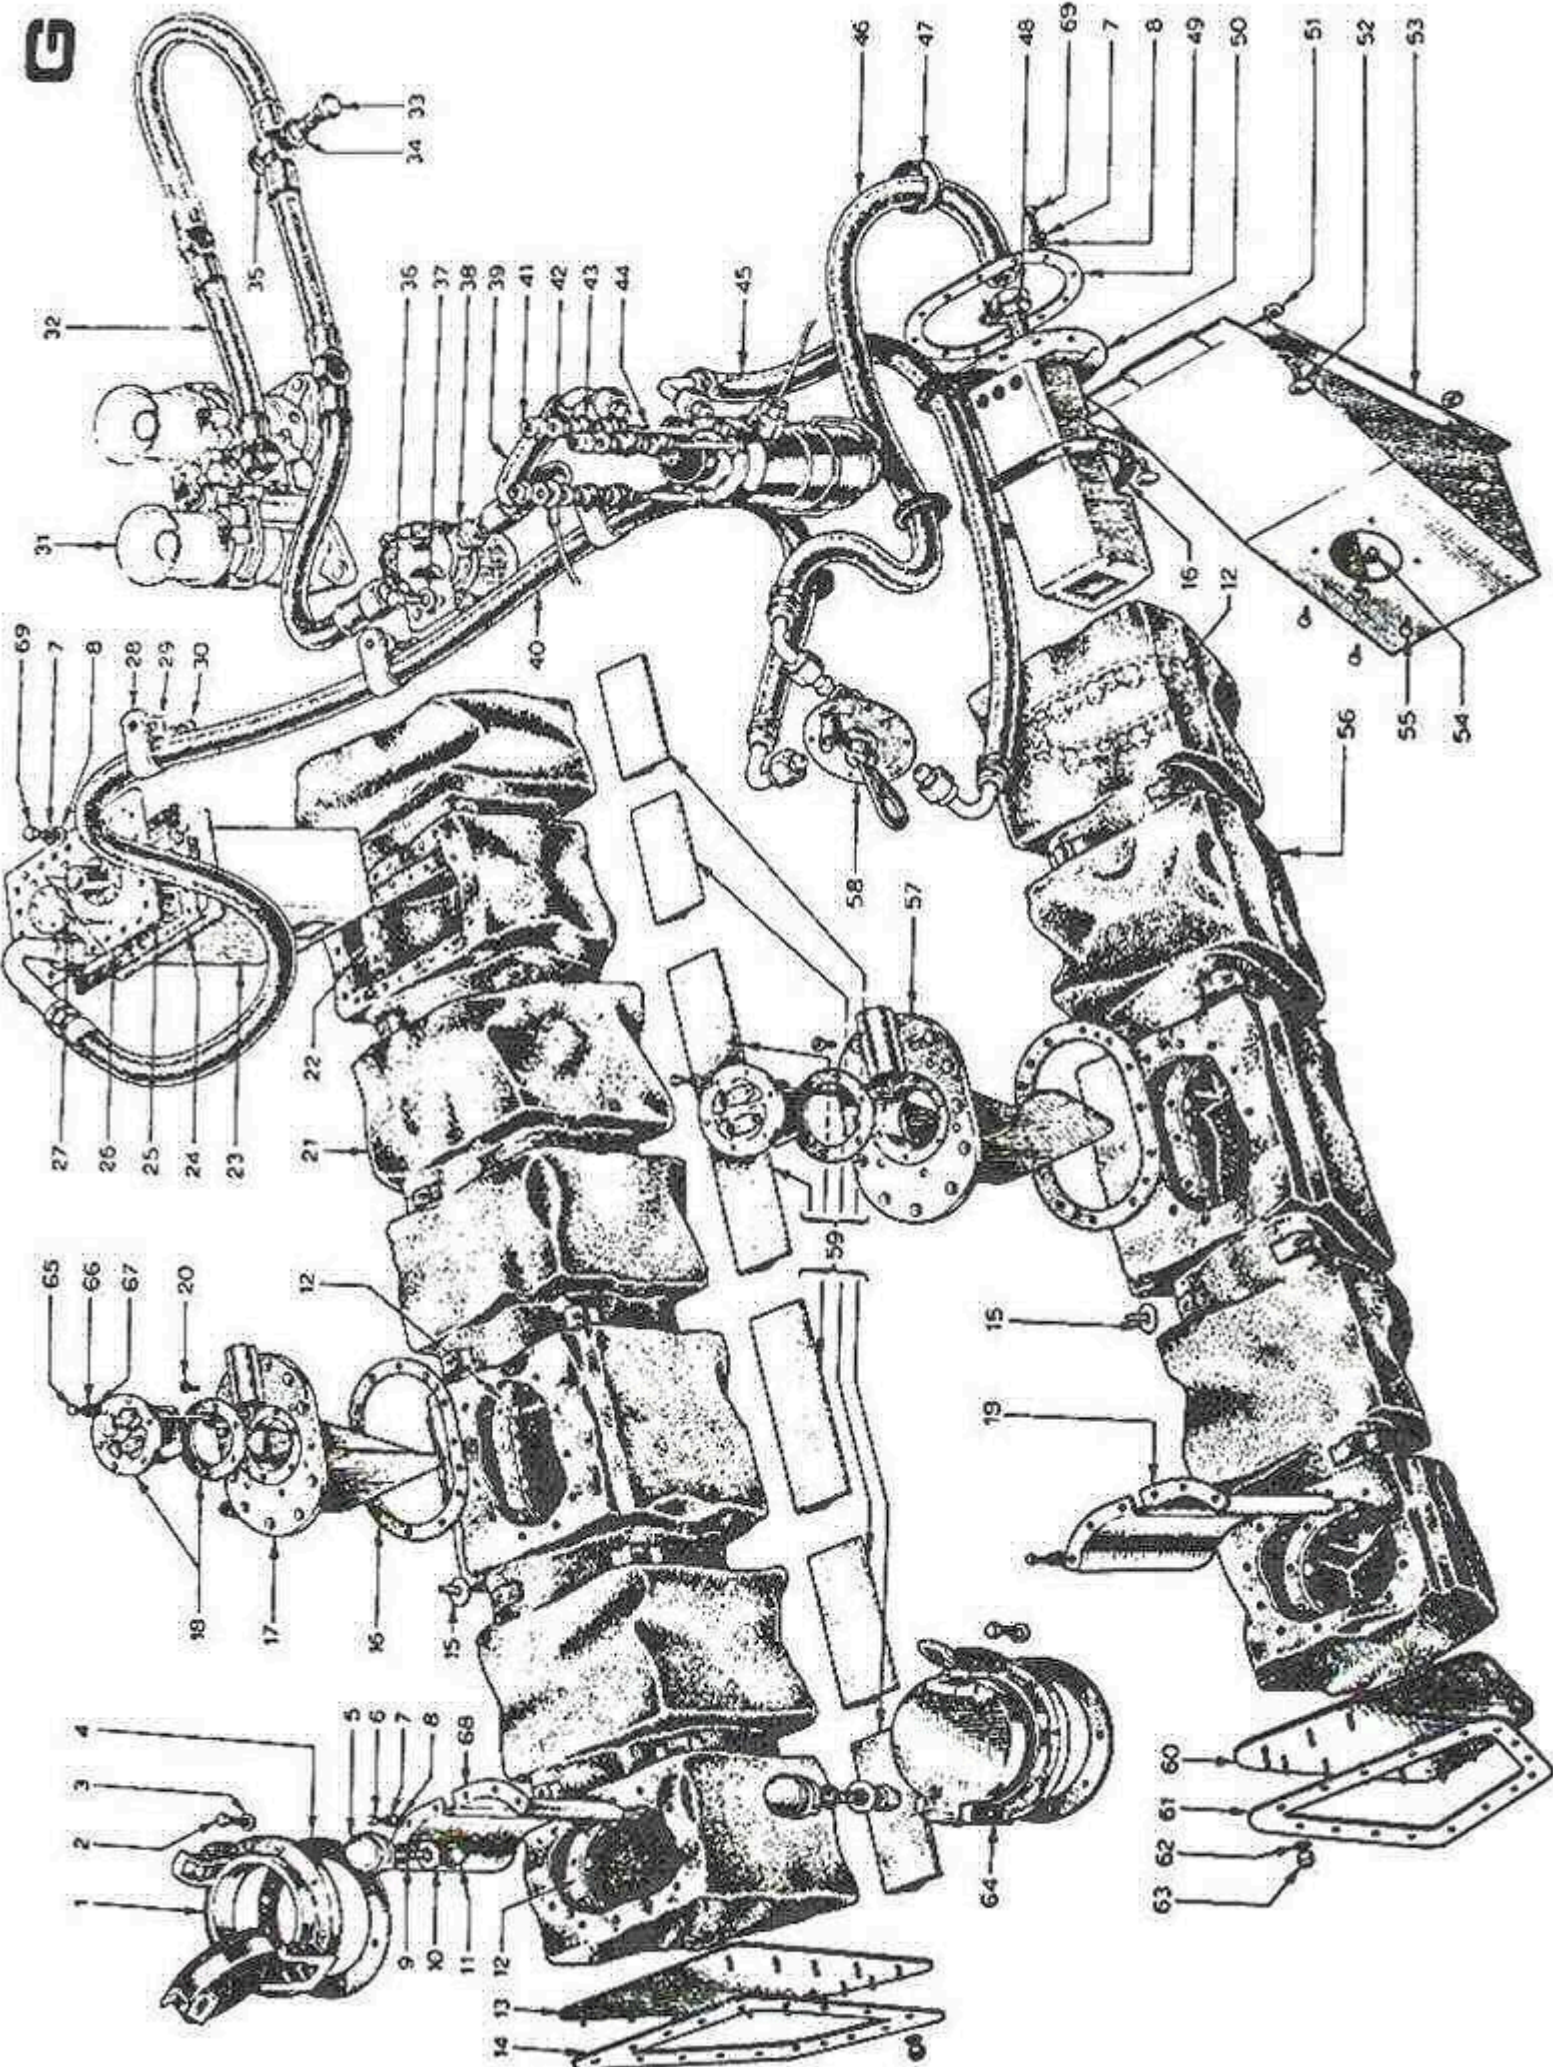

G

Item no.	Part No.	Quantity	Description
1	GT40P/10/62771		Cap, fuel filler R.H.
2	GT40P/2/3175	8	Bolt, 2BA x 1" hex.
3	GT40P/2/3130	16	Washer, plain 2BA
4	GT40P/10/62862		Seal, fuel filler cap
5	GT40P/10/62962		Valve, non return
6	GT40P/2/3292	12	Bolt, 1/4 UNF x 5/8" hex.
7	GT40P/2/3132	12	Washer, spring 1/4"
8	GT40P/2/3131	12	Washer, plain 1/4"
9	GT40P/2/3301	2	'O' ring
10	GT40P/2/3140	2	Washer, plain 1/2"
11	GT40P/2/3120	2	Nut. nyloc 1/2" UNF
12	GT40P/10/62732		Ring, nut oval
13	GT40P/1/2101	1	Plate, blanking R.H.
14	GT40P/1/2119	1	Rig, retaining R.H.
15	GT40P/10/627420		Clip, bayonet
16	GT40P/10/62572		Seal, oval nut ring
17	GT40P/1/2674	1	Baffle, anti-surge
18	GT40P/10/63162		Float assembly, fuel gauge
19	GT40P/1/2471	1	Baffle, filler neck L.H.
20	GT40P/2/3391	24	Screw, socket, c/sunk 1/4" UNF x 3/4"
21	GT40P/10/62701		Cell, fuel R.H.
22	GT40P/10/62721		Ring, nut rectangular
23	GT40P/10/62511		Tank, surge R.H.