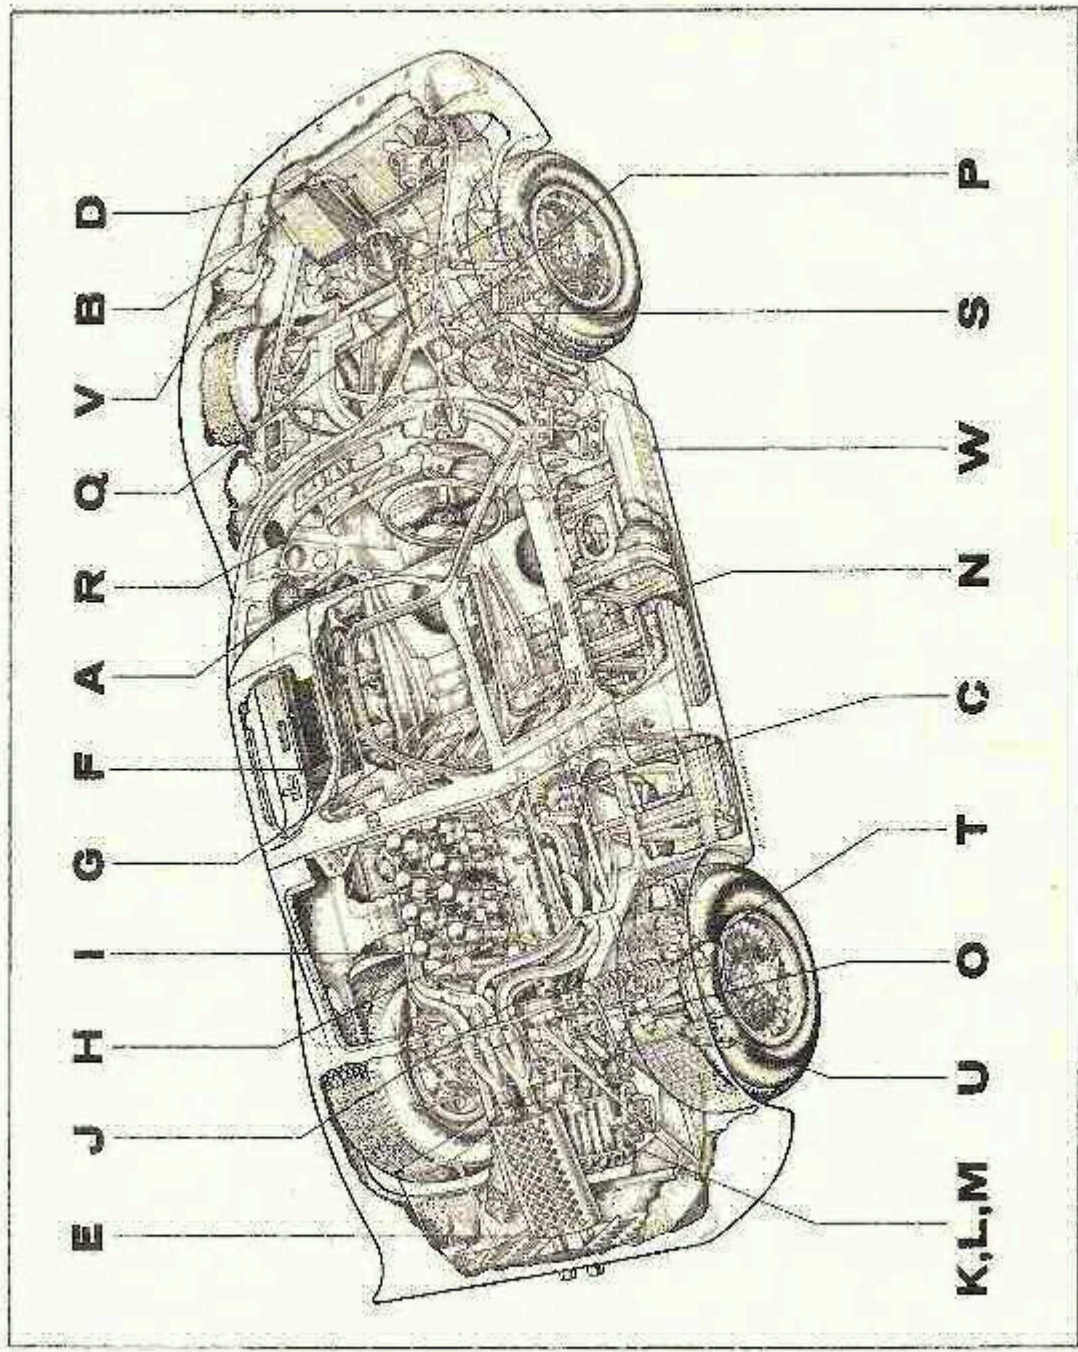

E
J
H
I
G
F
A
R
Q
V
B
D

K, L, M
U
O
T
C
N
W
S
P