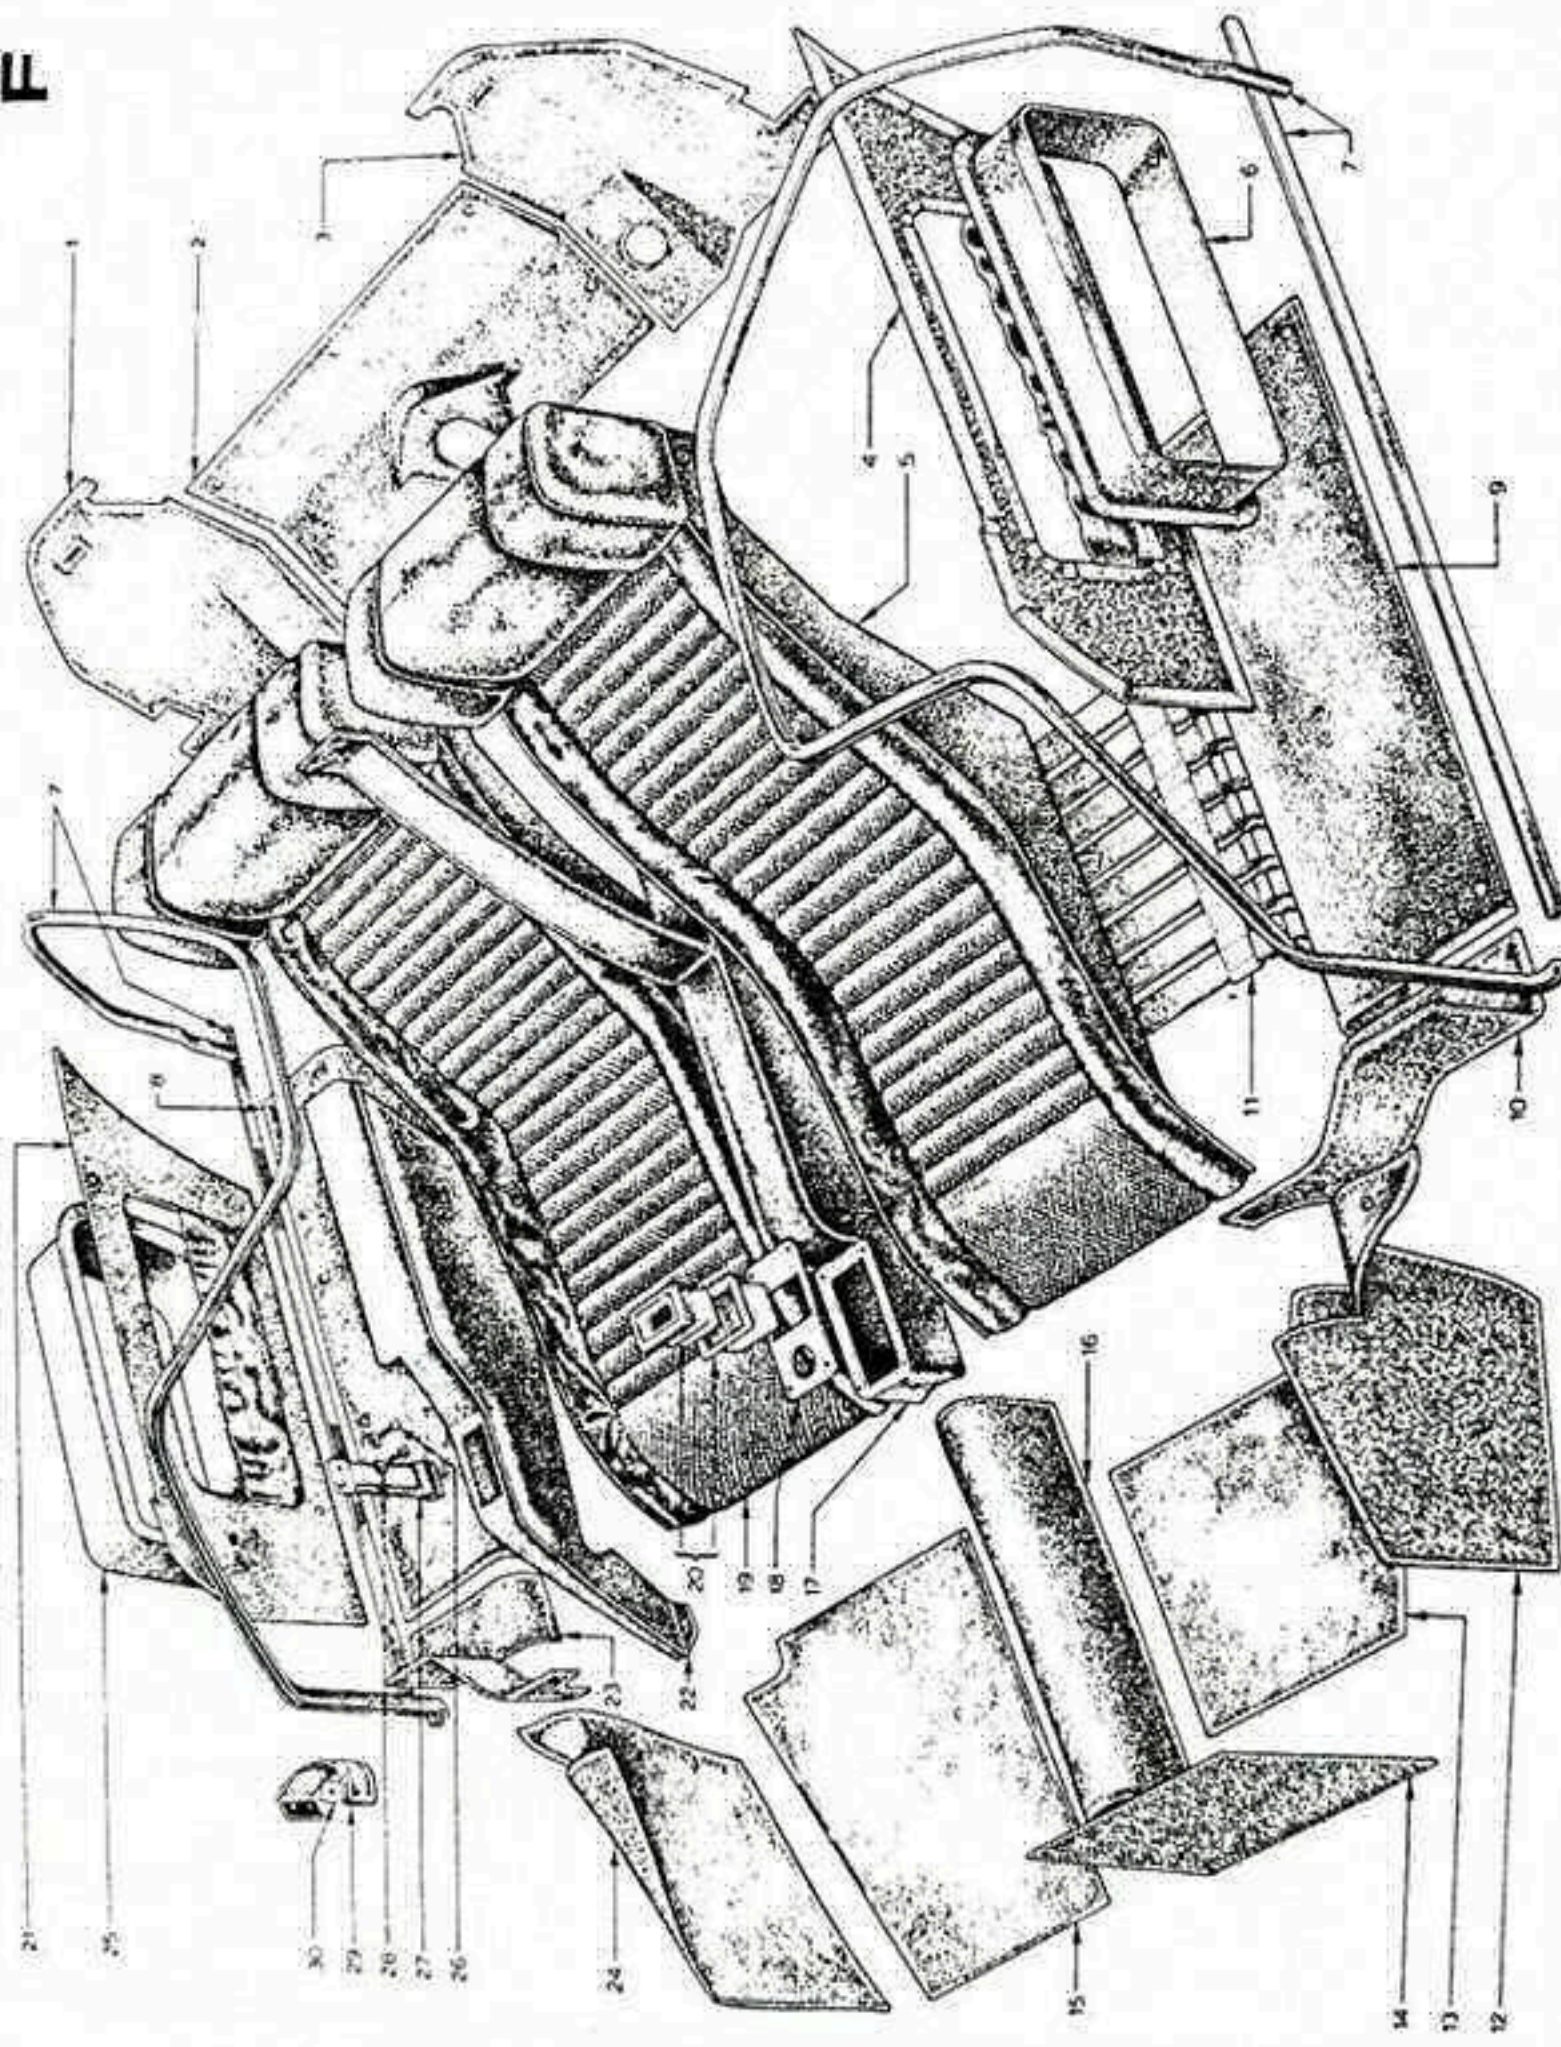

F

Original GT40 Parts List Plate F

Item no.	Part No.	Quantity	Description
1	GT40P/1/2833	1	Trim, rear bulk head, R.H.
2	GT40P/1/2834	1	Trim, rear bulk head, Centre
3	GT40P/1/2835	1	Trim, rear bulk head, L.H.
4	GT40P/1/2836	1	Trim, door L.H.
5	GT40P/1/2837	1	Seat, L.H.
6	GT40P/1/2838	1	Trim, glove box, door L.H.
7	GT40P/2/3197	24ft	Seal, door
8	GT40P/1/2839	1	Trim, door sill, R.H.
9	GT40P/1/2840	1	Trim, door sill, L.H.
10	GT40P/1/2841	1	Trim, door sill, front L.H.
11	GT40P/1/2813	1	Webbing, seat
12	GT40P/1/2842	1	Trim, well, side L.H.
13	GT40P/1/2843	1	Carpet, floor L.H.
14	GT40P/1/2844	1	Carpet, toeboard L.H.
15	GT40P/1/2845	1	Carpet, floor R.H.
16	GT40P/1/2846	1	Carpet, centre tunnel
17	GT40P/1/2847	1	Trim, centre tunnel
18	GT40P/1/2694	1	Panel, ashtray
19	GT40P/1/2848	1	Seat, R.H.
20	GT40P/2/3347	1	Ashtray
21	GT40P/1/2849	1	Trim, door R.H.