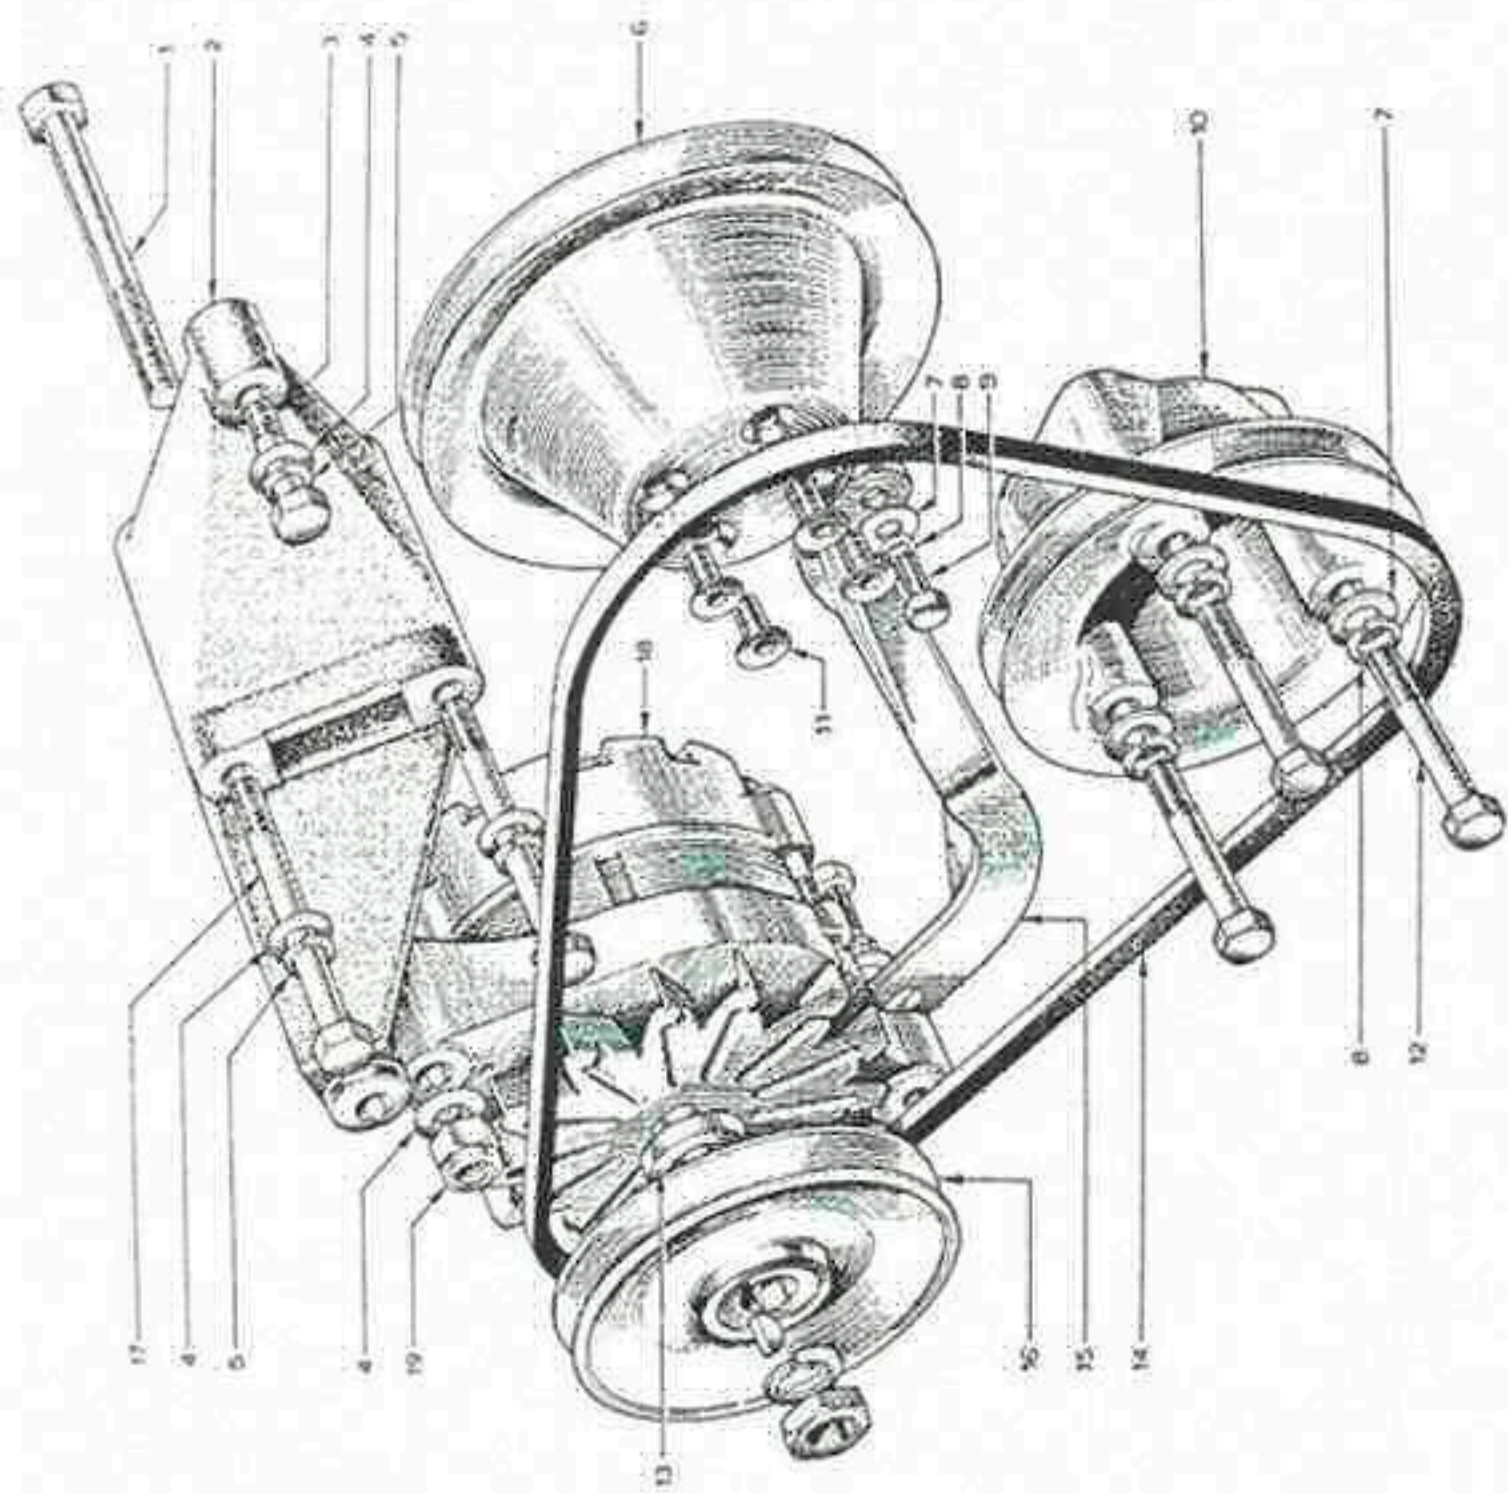

Original GT40 Parts List Plate C

Item no.	Part No.	Quantity	Description
1	GT40P/2/3246	1	Bolt, 7/16" UNF x 5" hex.
2	GT40P/3/3500	1	Bracket, alternator mounting
3	GT40P/2/3450	1	Bolt, 3/8" UNC x 1 3/4" hex.
4	GT40P/2/3138	1	Washer, plain 7/16"
5	GT40P/2/3139	1	Washer, spring 7/16"
6	GT40P/3/3509	1	Pulley, water pump
7	GT40P/2/3136	3	Washer, plain 3/8"
8	GT40P/2/3137	3	Washer, spring 3/8"
9	GT40P/2/3318	1	Bolt, 3/8" UNC x 7/8" hex.
10	GT40P/3/3646	1	Pulley, crankshaft
11	GT40P/2/3315	4	Screw, 5/16" UNF CSK x 3/4"
12	GT40P/2/3384	3	Bolt, 3/8" UNC x 3 1/4" hex.
13	GT40P/3/3630	1	Spacer, alternator pulley
14	GT40P/3/3508	1	Belt, alternator
15	GT40P/3/3503	1	Strap, alternator
16	GT40P/3/3502	1	Pulley, alternator
17	GT40P/2/3403	1	Bolt, 7/16" UNC x 4 1/2"
18	GT40P/3/3612	1	Alternator
19	GT40P/2/3116	1	Nut, nyloc 7/16" UNF