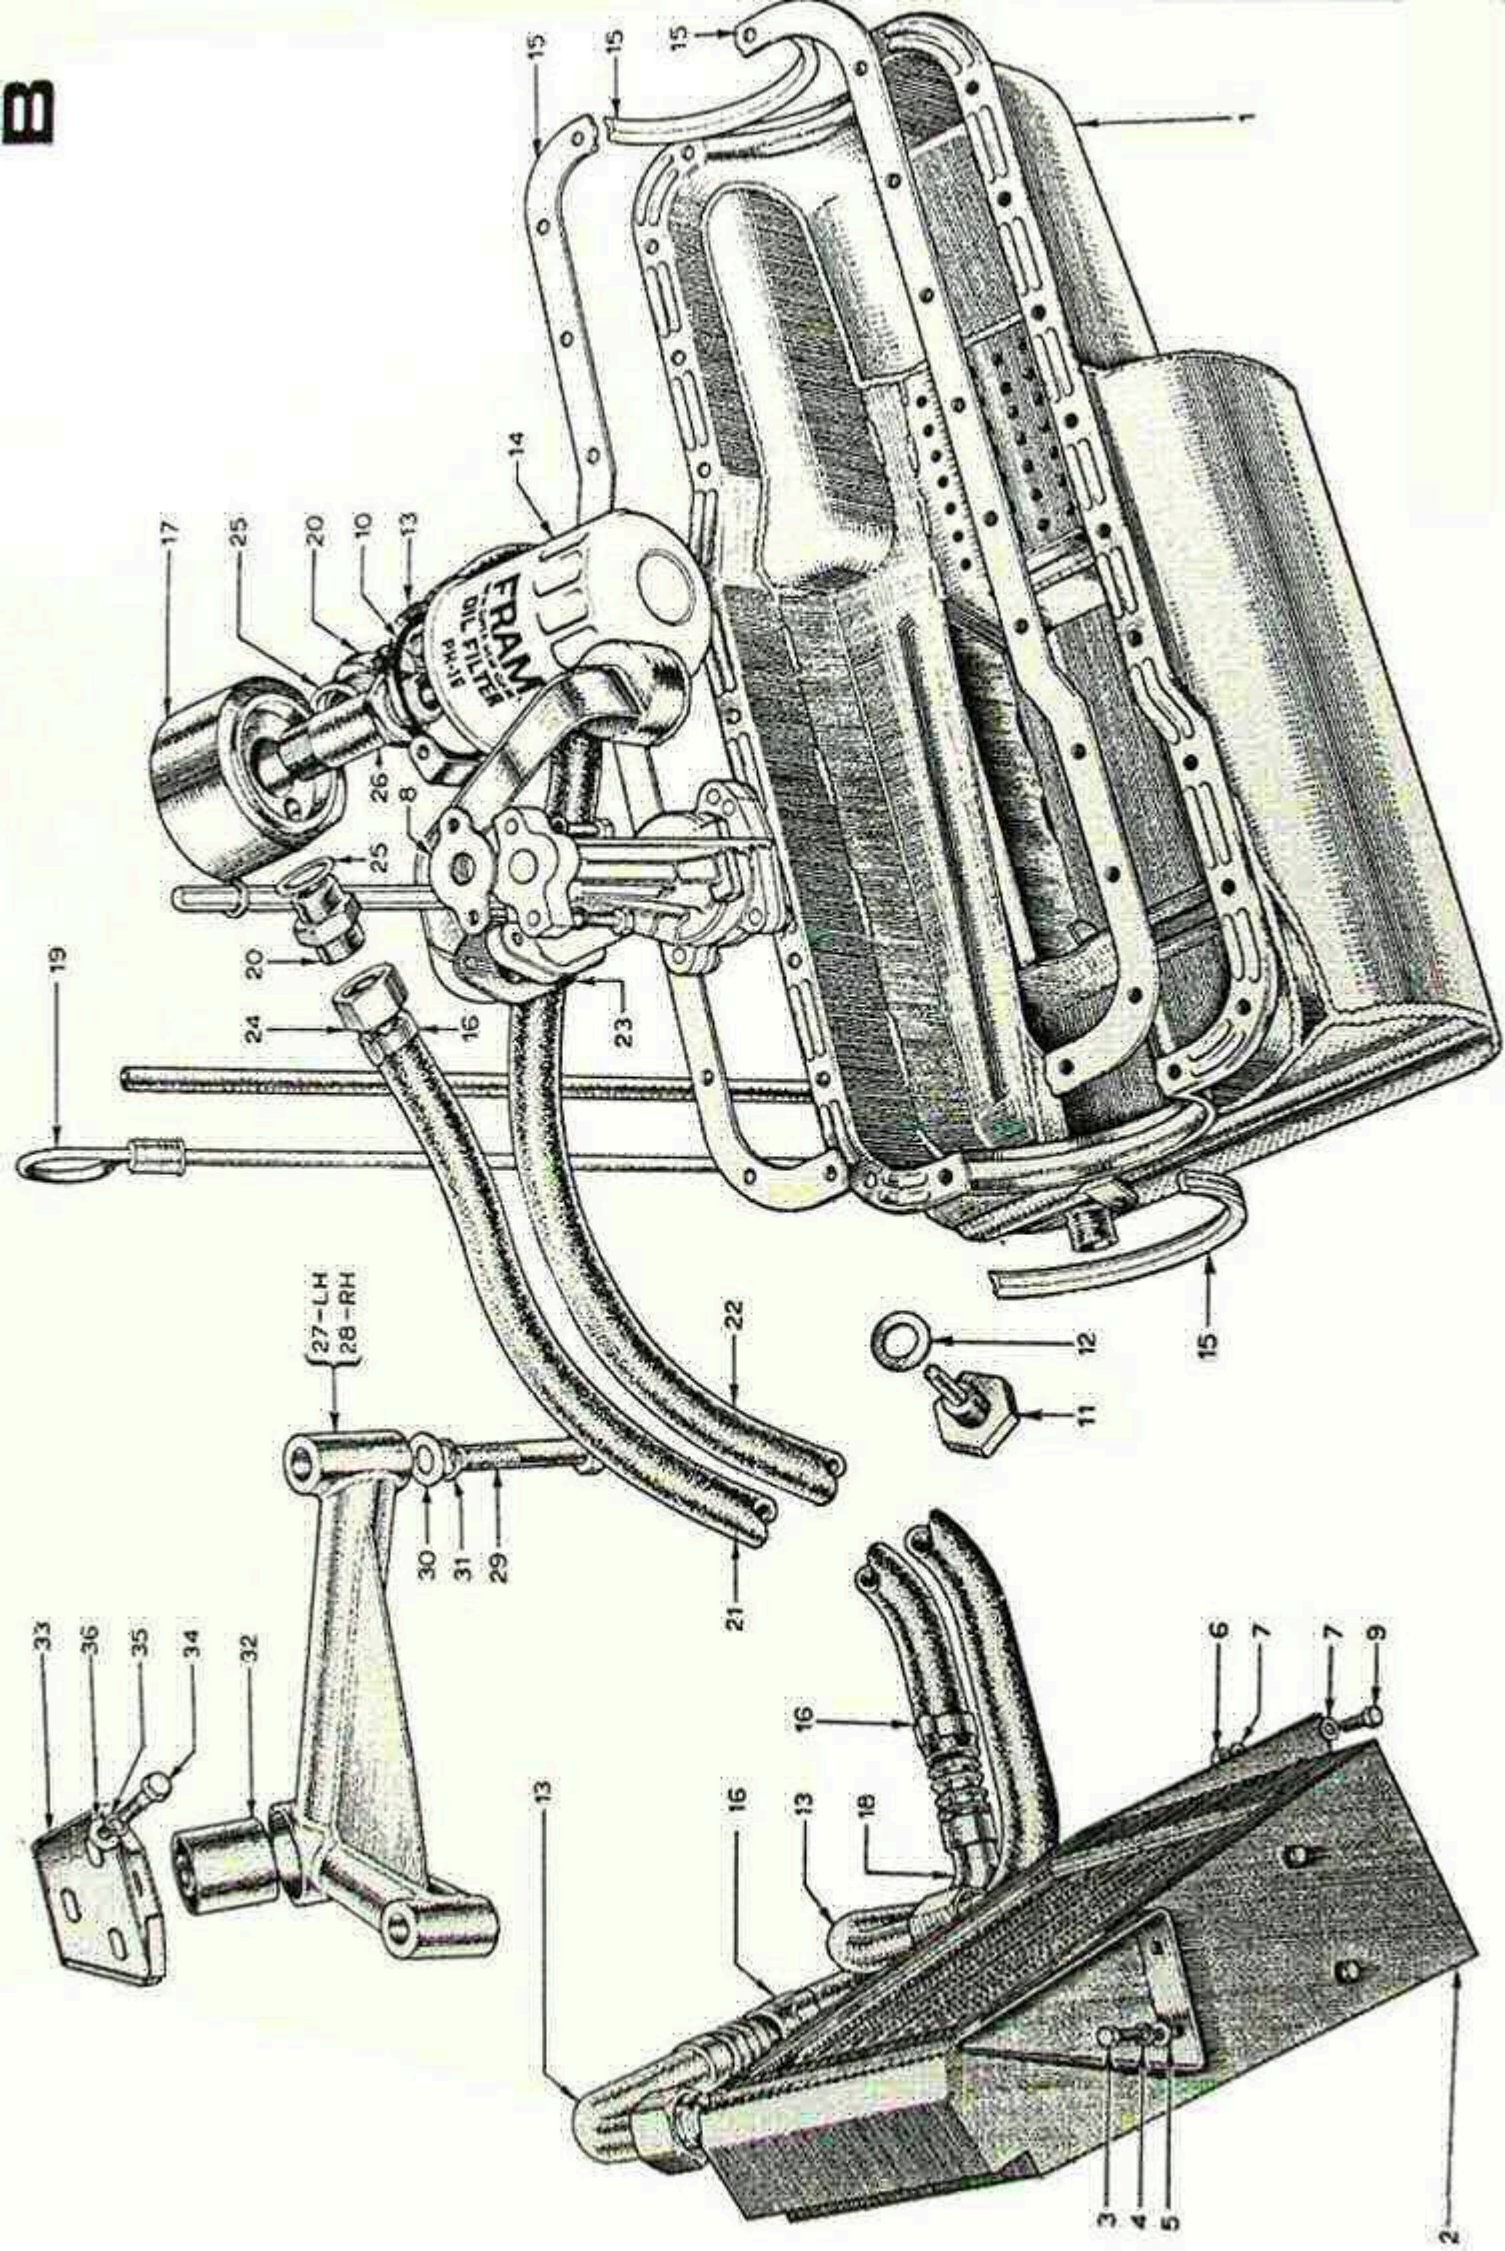

B

Original GT40 Parts List Plate B

Item no.	Part No.	Quantity	Description
1	GT40P/3/3536	1	Pan, oil
2	GT40P/12/67601		Cooler, oil
3	GT40P/2/3292	2	Bolt, 1/4"UNF x 5/8" Hex.
4	GT40P/2/3132	2	Washer, spring 1/4"
5	GT40P/2/3131	2	Washer, plain 1/4"
6	GT40P/2/3100	2	Nut, nyloc 2BA
7	GT40P/2/3130	4	Washer, plain 2BA
8	GT40P/3/3599	1	Gasket, oil pump block
9	GT40P/2/3175	2	Bolt, 2BA x 1" Hex.
10	GT40P/12/67641		'O' ring, adaptor block
11	GT40P/3/3625	1	Plug, drain
12	GT40P/3/3621	1	Gasket, drain plug
13	GT40P/12/67701		Elbow, adaptor block
14	GT40P/12/67631		Filter - oil - Fram
15	GT40P/3/3595	1	Gasket set - oil pan
16	GT40P/12/67724		'O' clip
17	GT40P/12/67671		Block - adaptor
18	GT40P/12/67851		Pipe - oil cooler hose
19	GT40P/3/3631	1	Dipstick
20	GT40P/12/67682		Union - adaptor block
21	GT40P/12/6761/108	1	Hose - oil

Original GT40 Parts List Plate C

Item no.	Part No.	Quantity	Description
1	GT40P/2/3246	1	Bolt, 7/16" UNF x 5" hex.
2	GT40P/3/3500	1	Bracket, alternator mounting
3	GT40P/2/3450	1	Bolt, 3/8" UNC x 1 3/4" hex.
4	GT40P/2/3138	1	Washer, plain 7/16"
5	GT40P/2/3139	1	Washer, spring 7/16"
6	GT40P/3/3509	1	Pulley, water pump
7	GT40P/2/3136	3	Washer, plain 3/8"
8	GT40P/2/3137	3	Washer, spring 3/8"
9	GT40P/2/3318	1	Bolt, 3/8" UNC x 7/8" hex.
10	GT40P/3/3646	1	Pulley, crankshaft
11	GT40P/2/3315	4	Screw, 5/16" UNF CSK x 3/4"
12	GT40P/2/3384	3	Bolt, 3/8" UNC x 3 1/4" hex.
13	GT40P/3/3630	1	Spacer, alternator pulley
14	GT40P/3/3508	1	Belt, alternator
15	GT40P/3/3503	1	Strap, alternator
16	GT40P/3/3502	1	Pulley, alternator
17	GT40P/2/3403	1	Bolt, 7/16" UNC x 4 1/2"
18	GT40P/3/3612	1	Alternator
19	GT40P/2/3116	1	Nut, nyloc 7/16" UNF