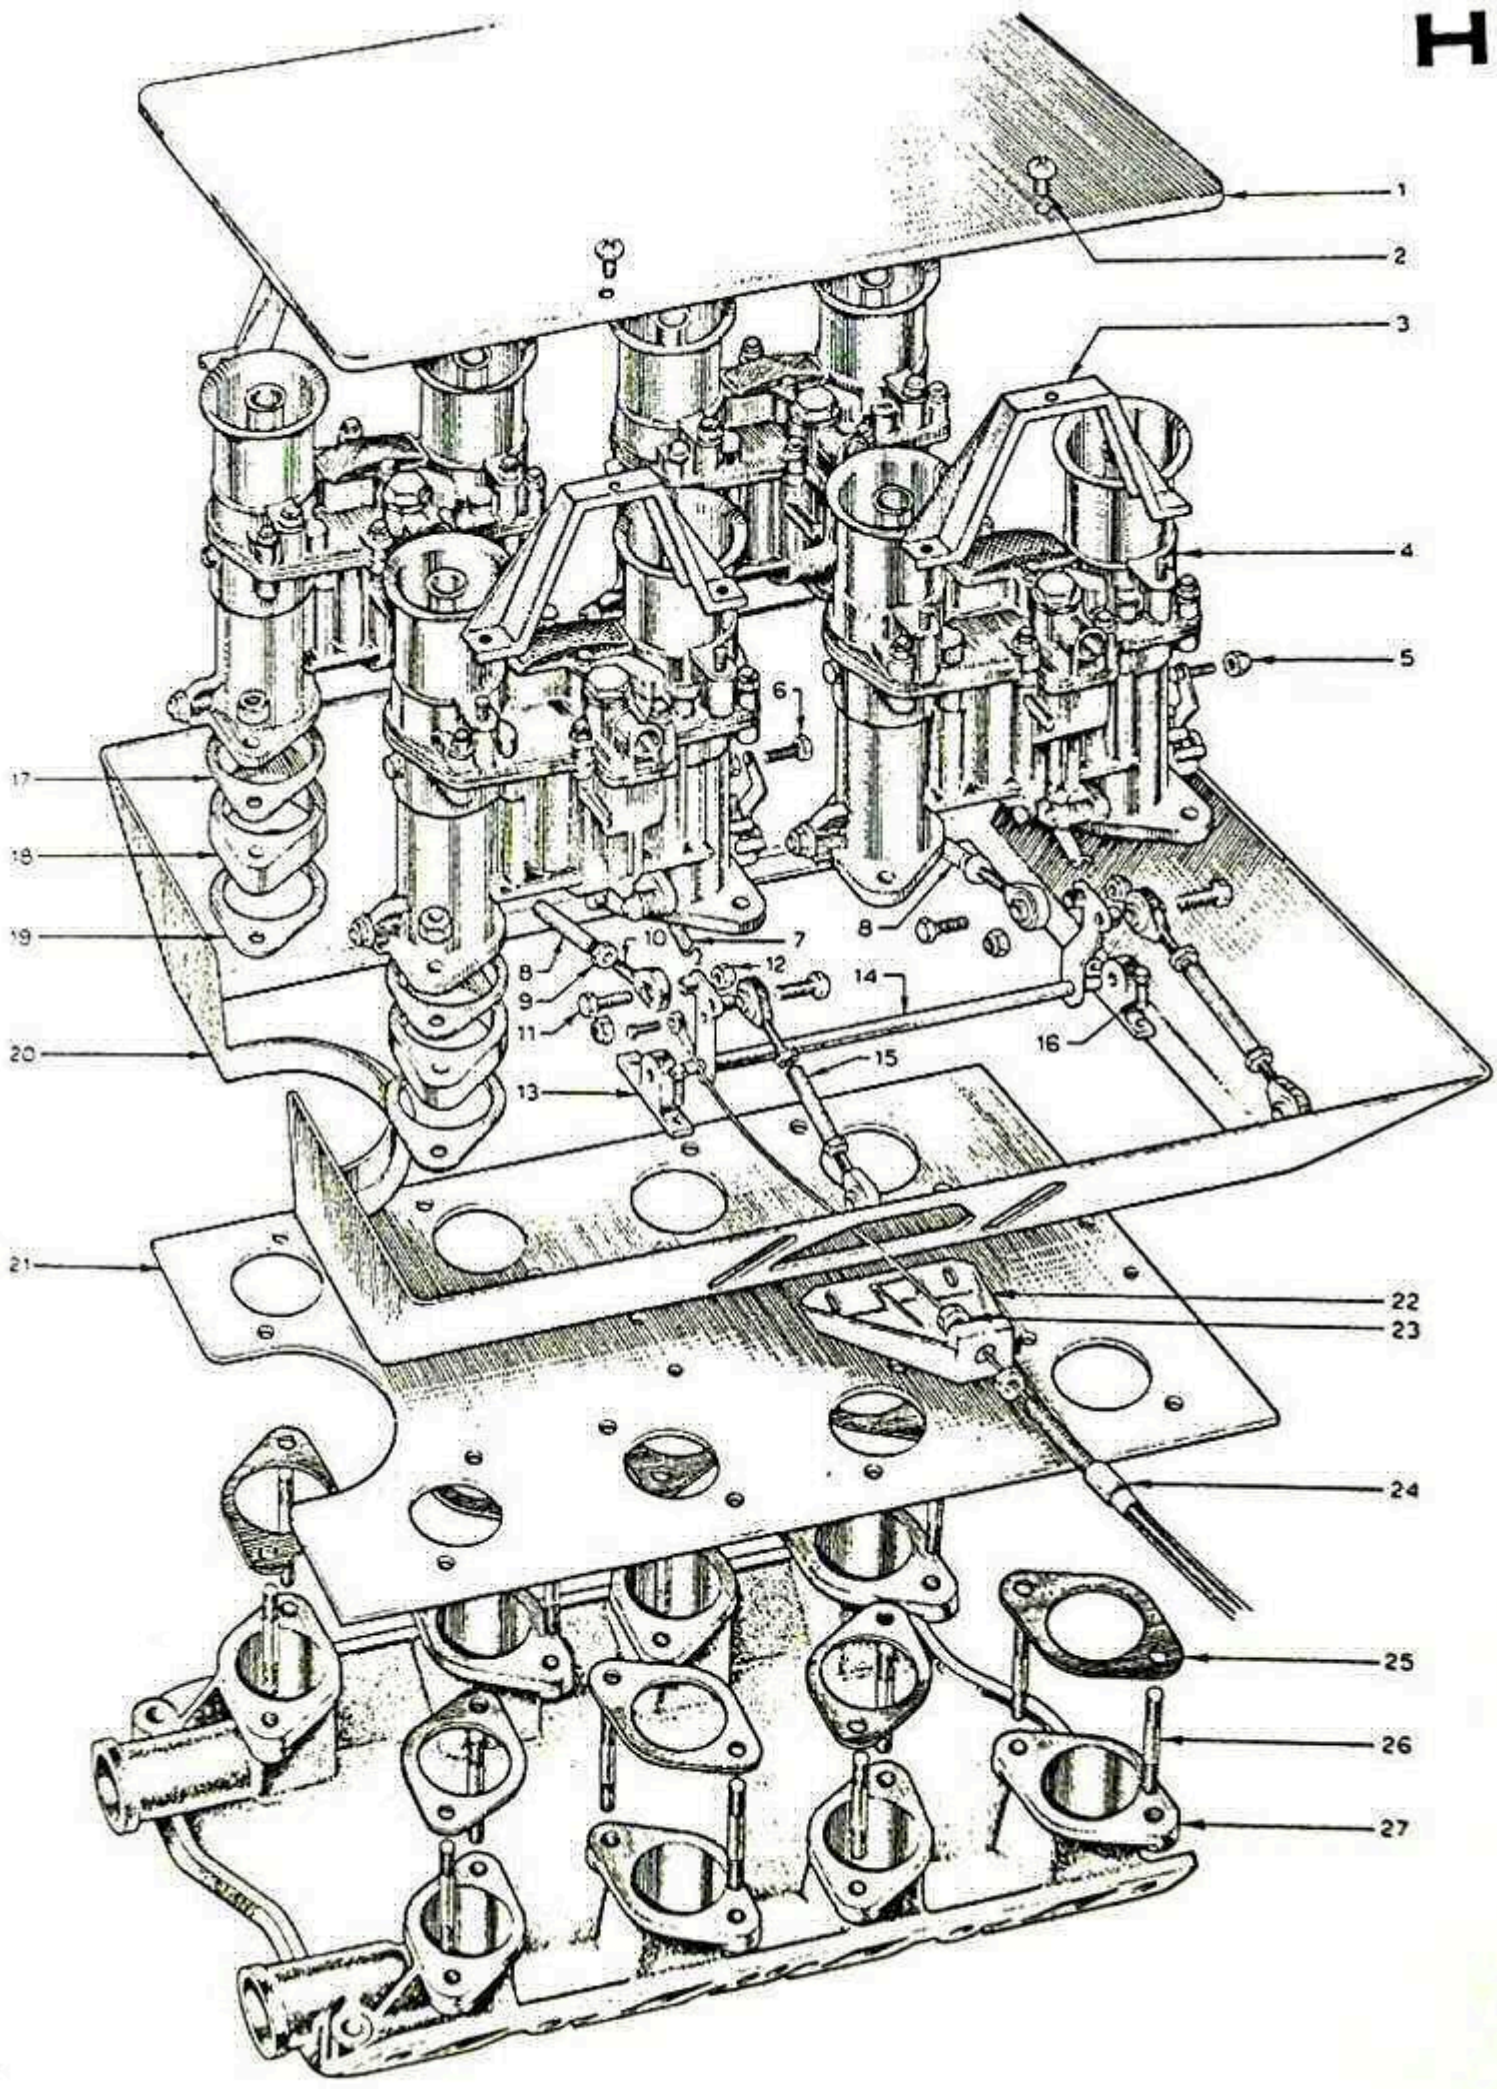

- 1
- 2
- 3
- 4
- 5
- 6
- 7
- 8
- 9
- 10
- 11
- 12
- 13
- 14
- 15
- 16
- 17
- 18
- 19
- 20
- 21
- 22
- 23
- 24
- 25
- 26
- 27

Original GT40 Parts List Plate H

Item No.	Part No.	Quantity	Description
1	GT40/P/2/3199	1	Tray, upper, carburettor
2	GT40/P/2/3050-1	4	Stud, Dzus
3	GT40/P/2/3200	4	Bracket, support, carburettor tray
4	GT40/P/3/3506	4	Carburettor, Weber 48 IDA
5	GT40/P/2/3100	8	Nyloc, nyloc 2BA
6	GT40/P/2/3410	8	Bolt, 2 BA x 3.4" hex.
7	GT40/P/3/3693	2	Spring, throttle return
8	GT40/P/3/3517	2	Link, connecting R.H.
9	GT40/P/2/3104-5	4 each	Nut, plain thin 10 UNF RH and LH
10	GT40/P/2/3177-8	4 each	Bearing, R.H.
11	GT40/P/2/3175	4	Bolt,, 2BA x 1" hex.
12	GT40/P/2/3100	4	Nut -10 UNF
13	GT40/P/3/3522	2	Bracket, intermediate lever assy.
14	GT40/P/3/3512	1	Lever assy., intermediate
15	GT40/P/3/3518	2	Link, connecting L.H.
16	GT40/P/2/3226	4	Bolt,1/4" x UNF x 1" hex.
17	GT40/P/3/3531	8	Gasket, carburettor spacer
18	GT40/P/3/3523	8	Spacer, carburettor insulating
19	GT40/P/3/3531	8	Gasket, carburettor spacer
20	GT40/P/3/3528	1	Box, cold air