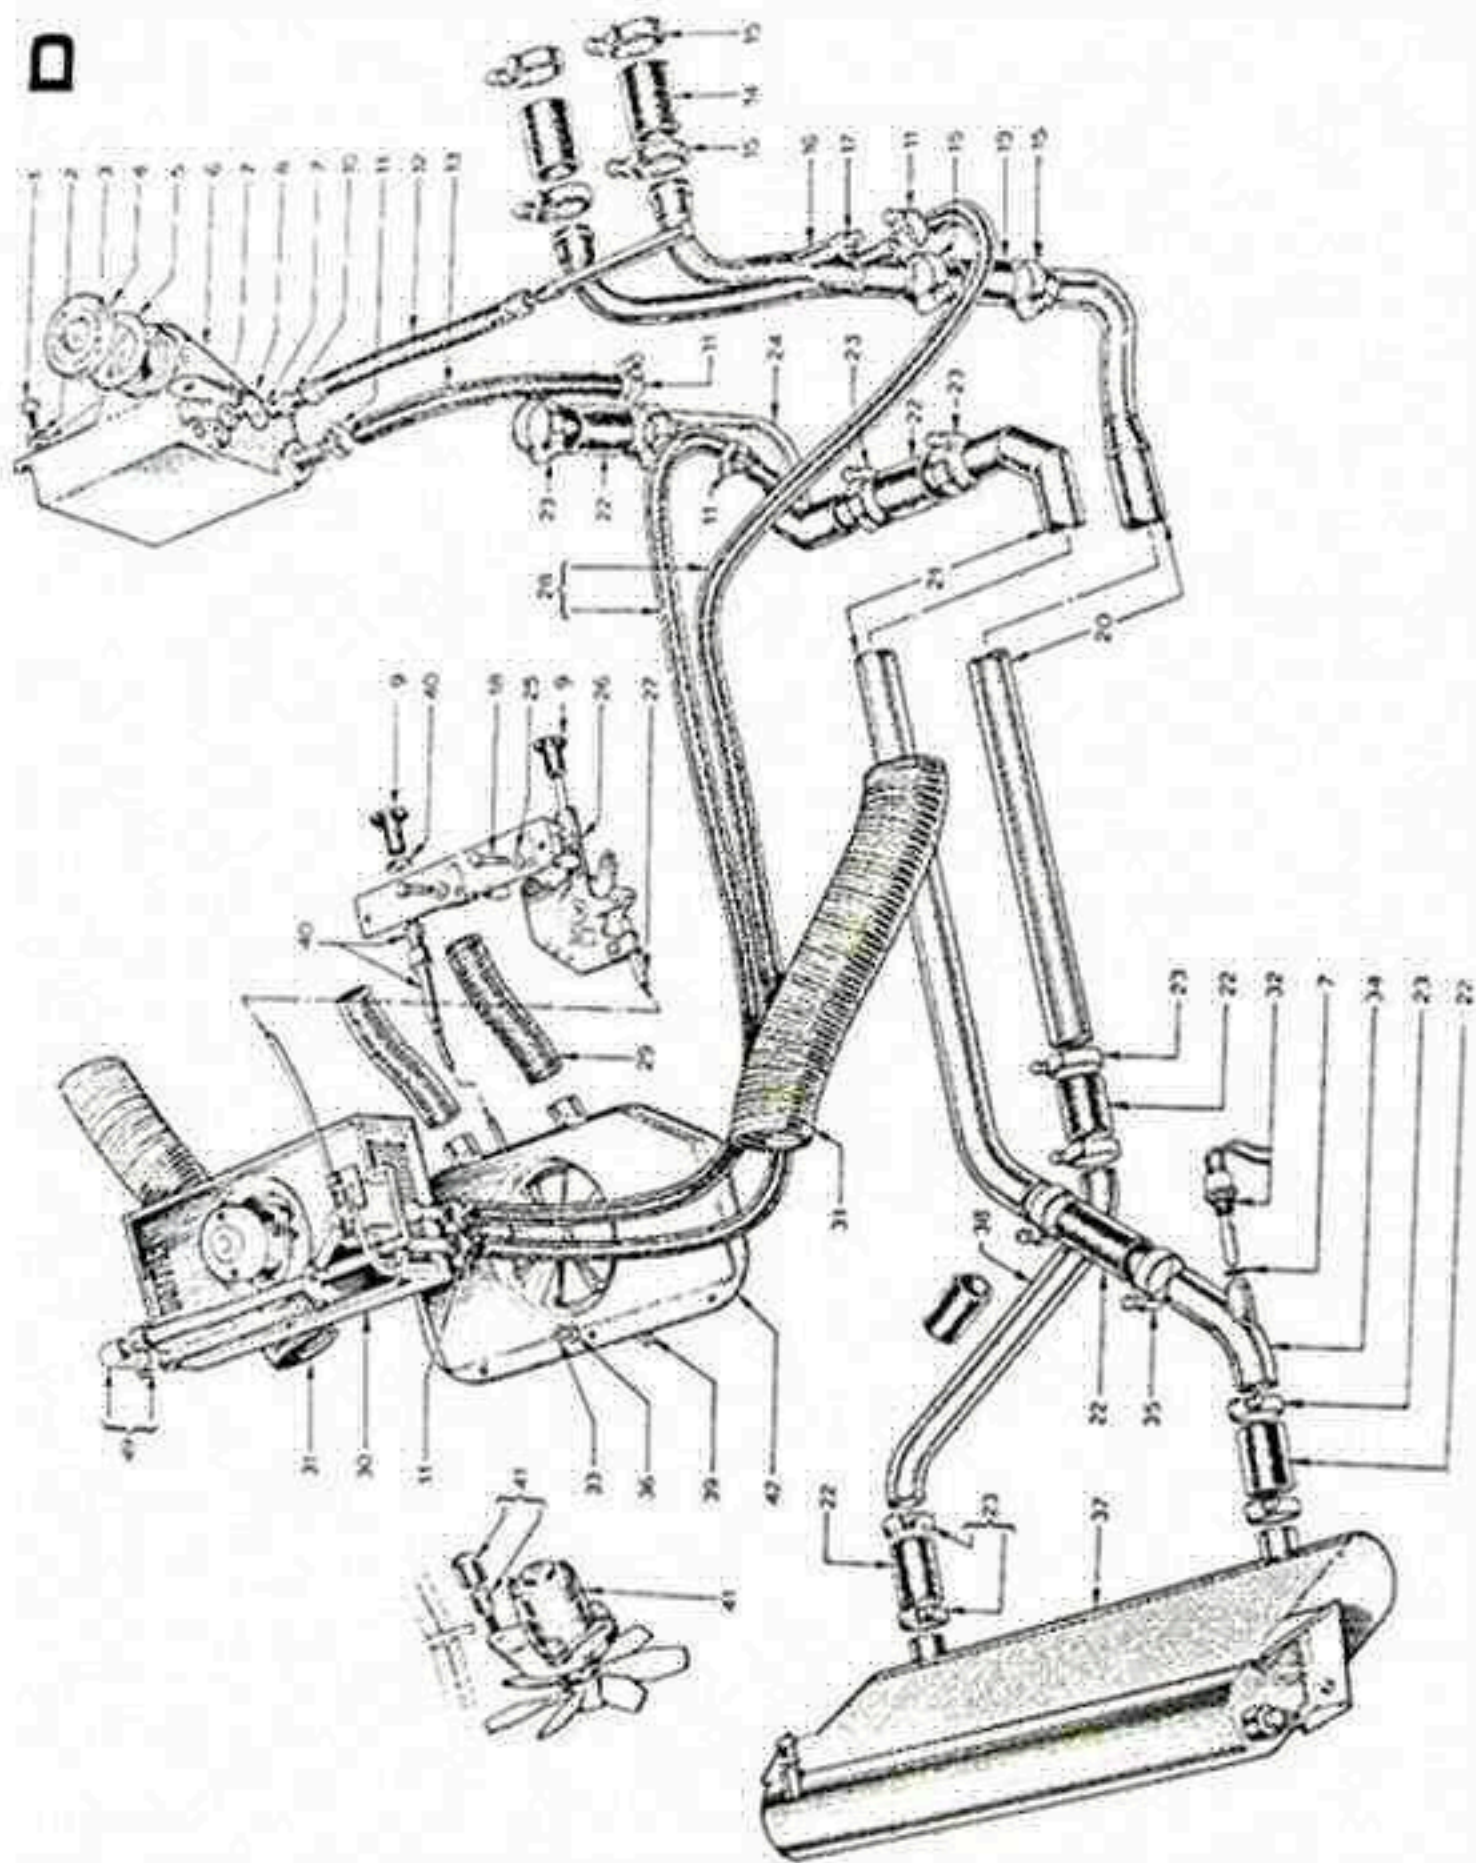

D

Original GT40 Parts List Plate D

Item no.	Part No.	Quantity	Description
1	GT40P/2/3323	3	Bolt, 2 BA x 5/8 hex.
2	GT40P/2/3288	3	Washer, 2 BA shakeproof
3	GT40P/2/3130	3	Washer, plain 2BA
4	GT40P/12/67501		Cap, pressure, header tank
5	GT40P/12/67931		Seal, radiator cap
6	GT40P/12/67511		Tank, header
7	GT40P/2/3278	1	Washer, copper
8	GT40P/2/3276	1	Plug, 1/4" BSP
9	GT40P/2/3356	2	Knob, heater control
10	GT40P/2/3328	1	Connector 1/4 x 1/4 BSP
11	GT40P/2/3430	6	Clip, hose 1"
12	GT40P/12/67581		Hose, Y pipe to header tank
13	GT40P/12/67971		Hose, 5/8" I.D.
14	GT40P/12/67962		Hose, 1 3/8" I.D.
15	GT40P/2/3218	6	Clip, hose 2"
16	GT40P/12/67531		Pipe, water outlet Y
17	GT40P/2/3308	1	Connector, 3/8" BSP
18	GT40P/2/3056	2	Bolt, 2BA x 1 1/8"
19	GT40P/2/3215	1	Hose, 1 1/2" bore
20	GT40P/12/67541		Pipe, outlet cooling system main.